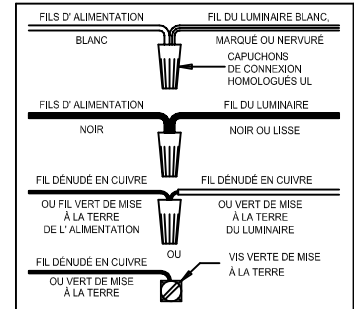

Instructions d'Assemblage et Installation

MISE EN GARDE: Lire les instructions avec soin et couper le courant au disjoncteur central avant de commencer l'installation.

*****
AVERTISSEMENT - S'il y a d'autres mécanismes régulateurs qui s'emploient avec ce dispositif, suivre soigneusement les instructions pour satisfaire aux exigences NEC. Si vous avez des questions, consulter un électricien qualifié.
AVERTISSEMENT - Ce produit contient des composants chimiques qui selon L'état de Californie provoquent un cancer, des infirmités de naissance et (ou) du mal au système reproductif. Il faut laver les mains soigneusement après avoir installé, manipulé, nettoyé, ou autrement touché ce produit.
MISE EN GARDE - Le verre est toujours fragile; maniez le(s) composant(s) et/ou l' (les) ampoule(s) avec prudence.
*****