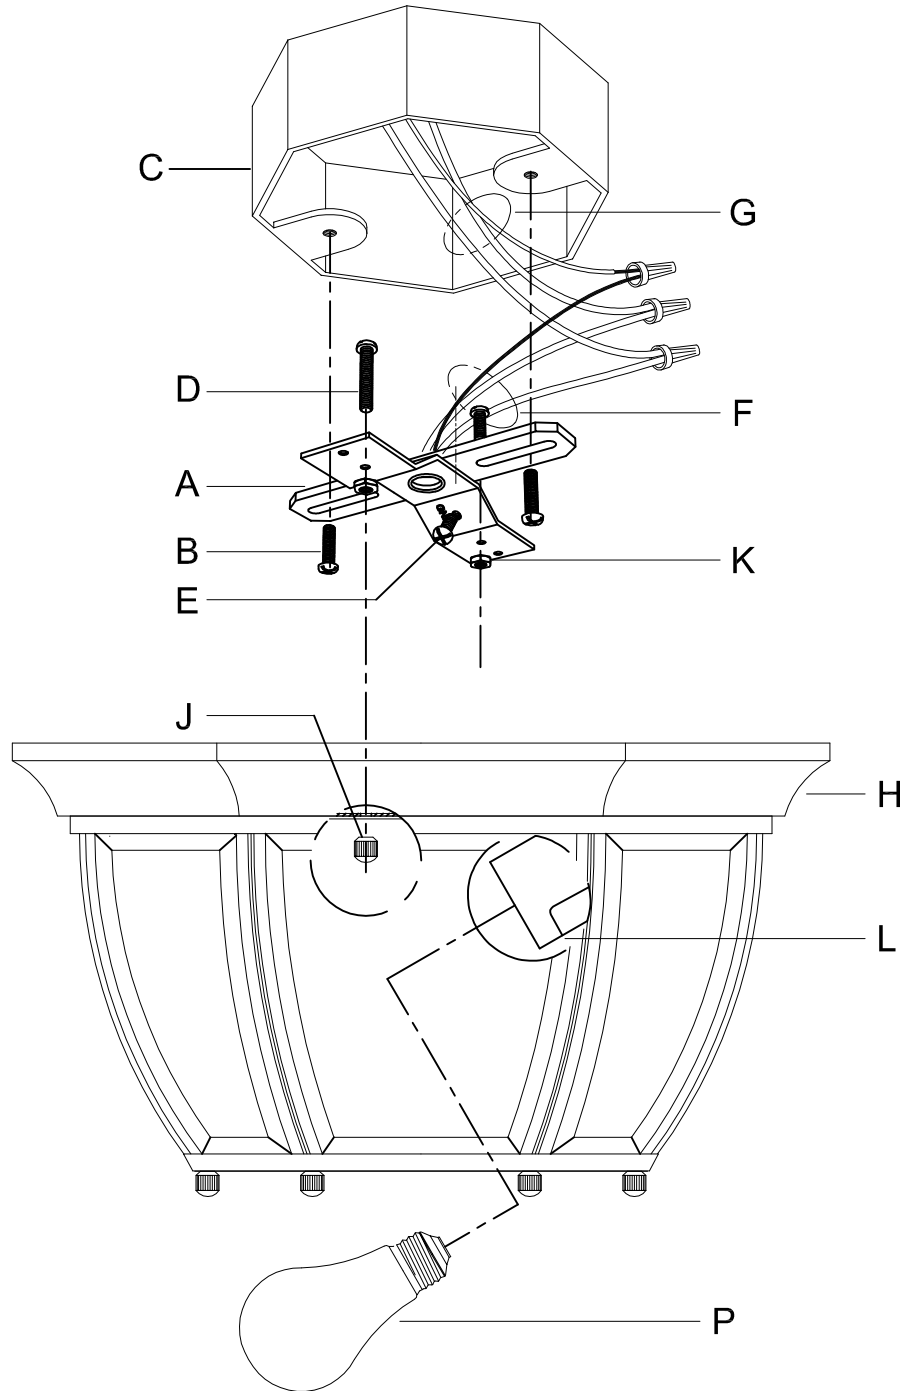

CAUTION: Read instructions carefully and turn electricity off at main circuit breaker panel before beginning installation.

550036

*****

WARNING - If any Special Control Devices are used with this Fixture, Follow the Instructions Carefully to assure full compliance with N.E.C. requirements. If there are any questions, contact a Qualified Electrical Contractor.

WARNING - This product contains chemicals known to the State of California to cause cancer, birth defects and /or other reproductive harm. Thoroughly wash hands after installing, handling, cleaning, or otherwise touching this product.

CAUTION - All glass is fragile, use care when handling Glass component(s) and or Lamp(s).

*****

CANOPY MOUNTING & WIRE CONNECTION ASSEMBLY STEPS:

1. D, E → A
2. K → D
3. B, A → C
4. F → G
5. H, J → D
6. P → L

**B, C, G & P
(NOT FURNISHED)
(NO INCLUIDA)
(NON FOURNIE)**