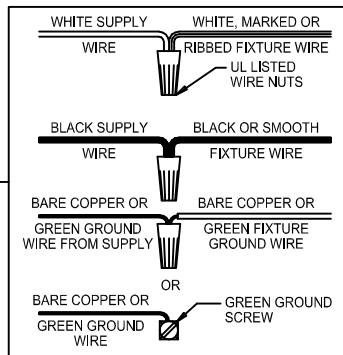

CAUTION: Read instructions carefully and turn electricity off at main circuit breaker panel before beginning installation.

550036

WARNING - If any Special Control Devices are used with this Fixture, Follow the Instructions Carefully to assure full compliance with N.E.C. requirements. If there are any questions, contact a Qualified Electrical Contractor.

CAUTION - All glass is fragile, use care when handling Glass component(s) and or Lamp(s).

CANOPY MOUNTING & WIRE CONNECTION ASSEMBLY STEPS:

1. D, E → A
2. K → D
3. B, A → C
4. F → G 
5. H, J → D
6. P → L