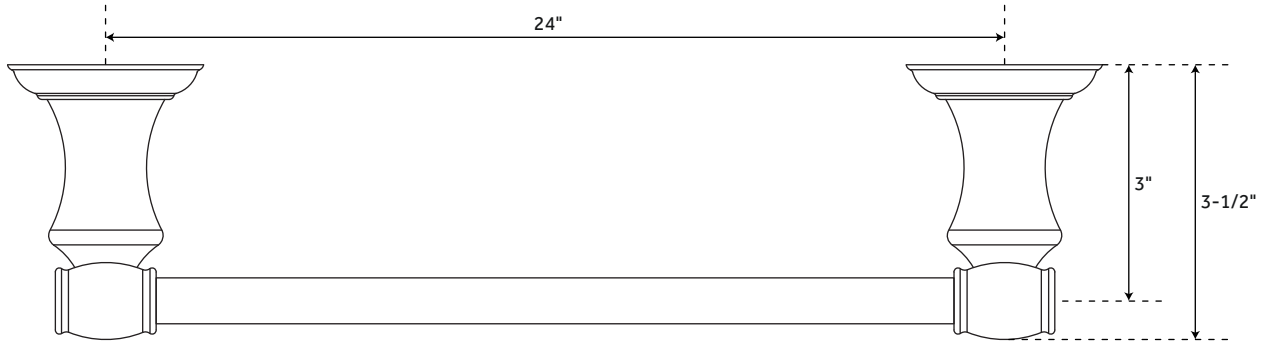

## FEATURES

Installation Type: Wall Mount  
Length: 20-3/8"  
Height: 2-3/8"  
Depth: 3-1/2"  
Base Plate Diameter: 2-3/8"  
Assembly Required: No  
Mounting Hardware Included: Yes  
Mounting Hardware Concealed: Yes  
Centers: 18"

## SIGNATURE HARDWARE LIFETIME WARRANTY

See website for warranty information

All dimensions and specifications are nominal and may vary. Use actual products for accuracy in critical situations.

REVISED 09/25/2019  
CODE: SHBE18TBBN/SHBE18TBPC  
SHBE18TBORB/SHBE18TBPN

## FEATURES

Installation Type: Wall Mount  
Length: 26-3/8"  
Height: 2-3/8"  
Depth: 3-1/2"  
Base Plate Diameter: 2-3/8"  
Assembly Required: No  
Mounting Hardware Included: Yes  
Mounting Hardware Concealed: Yes  
Centers: 24"