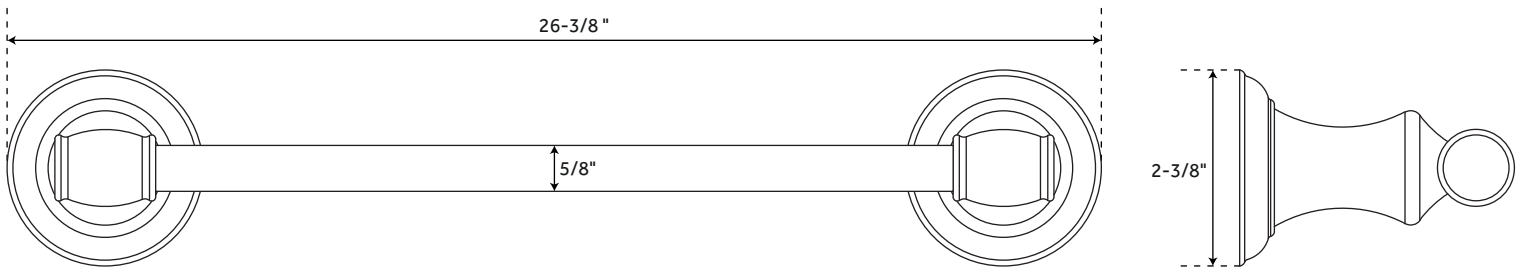

## FEATURES

Installation Type: Wall Mount  
Length: 20-3/8"  
Height: 2-3/8"  
Depth: 3-1/2"  
Base Plate Diameter: 2-3/8"  
Assembly Required: No  
Mounting Hardware Included: Yes  
Mounting Hardware Concealed: Yes  
Centers: 18"

## SIGNATURE HARDWARE LIFETIME WARRANTY

See website for warranty information

All dimensions and specifications are nominal and may vary. Use actual products for accuracy in critical situations.

REVISED 09/25/2019  
CODE: SHBE18TBBN/SHBE18TBPC  
SHBE18TBORB/SHBE18TBPN

## FEATURES

Installation Type: Wall Mount  
Length: 26-3/8"  
Height: 2-3/8"  
Depth: 3-1/2"  
Base Plate Diameter: 2-3/8"  
Assembly Required: No  
Mounting Hardware Included: Yes  
Mounting Hardware Concealed: Yes  
Centers: 24"