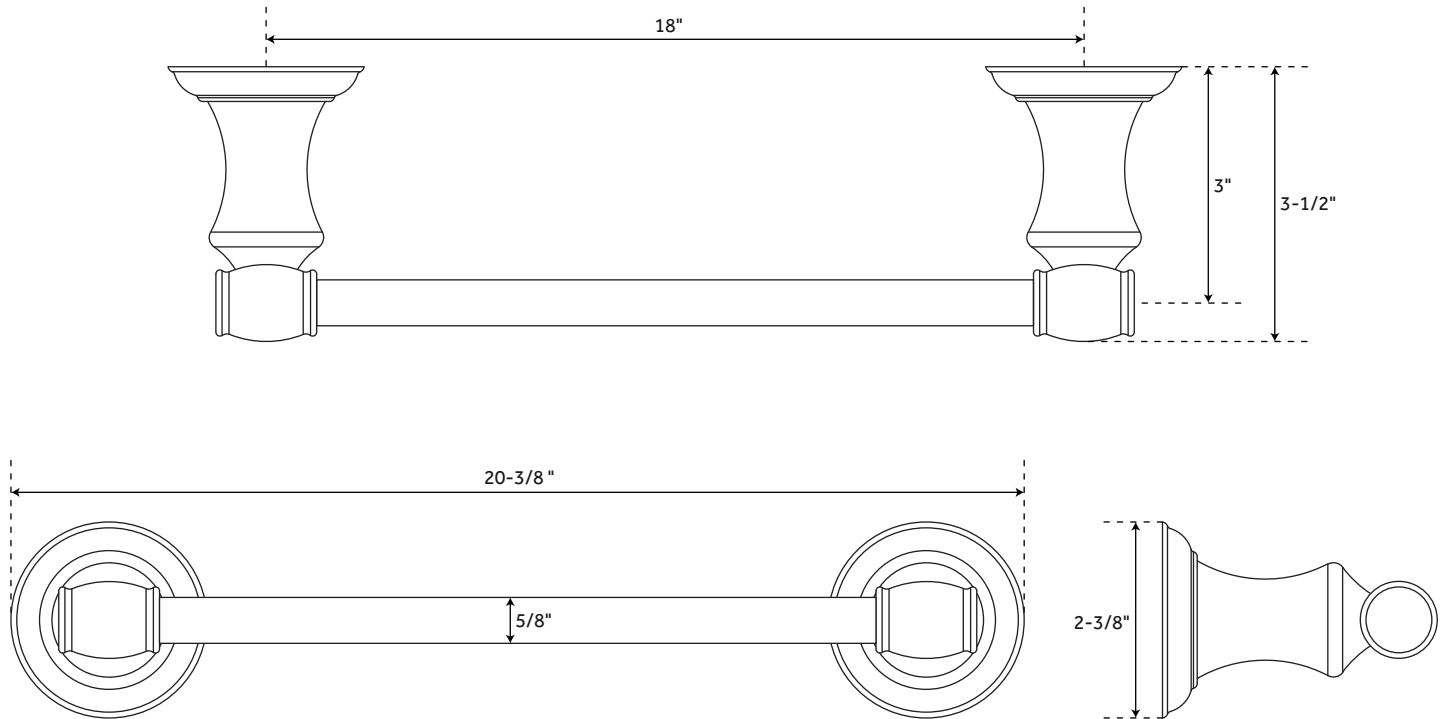

# 18" BEASLEY

TOWEL BAR

SKU: 948233

## FEATURES

Installation Type: Wall Mount  
Length: 20-3/8"  
Height: 2-3/8"  
Depth: 3-1/2"  
Base Plate Diameter: 2-3/8"  
Assembly Required: No  
Mounting Hardware Included: Yes  
Mounting Hardware Concealed: Yes  
Centers: 18"

## SIGNATURE HARDWARE LIFETIME WARRANTY

See website for warranty information

All dimensions and specifications are nominal and may vary. Use actual products for accuracy in critical situations.

REVISED 09/25/2019  
CODE: SHBE18TBBN/SHBE18TBPC  
SHBE18TBORB/SHBE18TBPN

## FEATURES

Installation Type: Wall Mount  
Length: 26-3/8"  
Height: 2-3/8"  
Depth: 3-1/2"  
Base Plate Diameter: 2-3/8"  
Assembly Required: No  
Mounting Hardware Included: Yes  
Mounting Hardware Concealed: Yes  
Centers: 24"