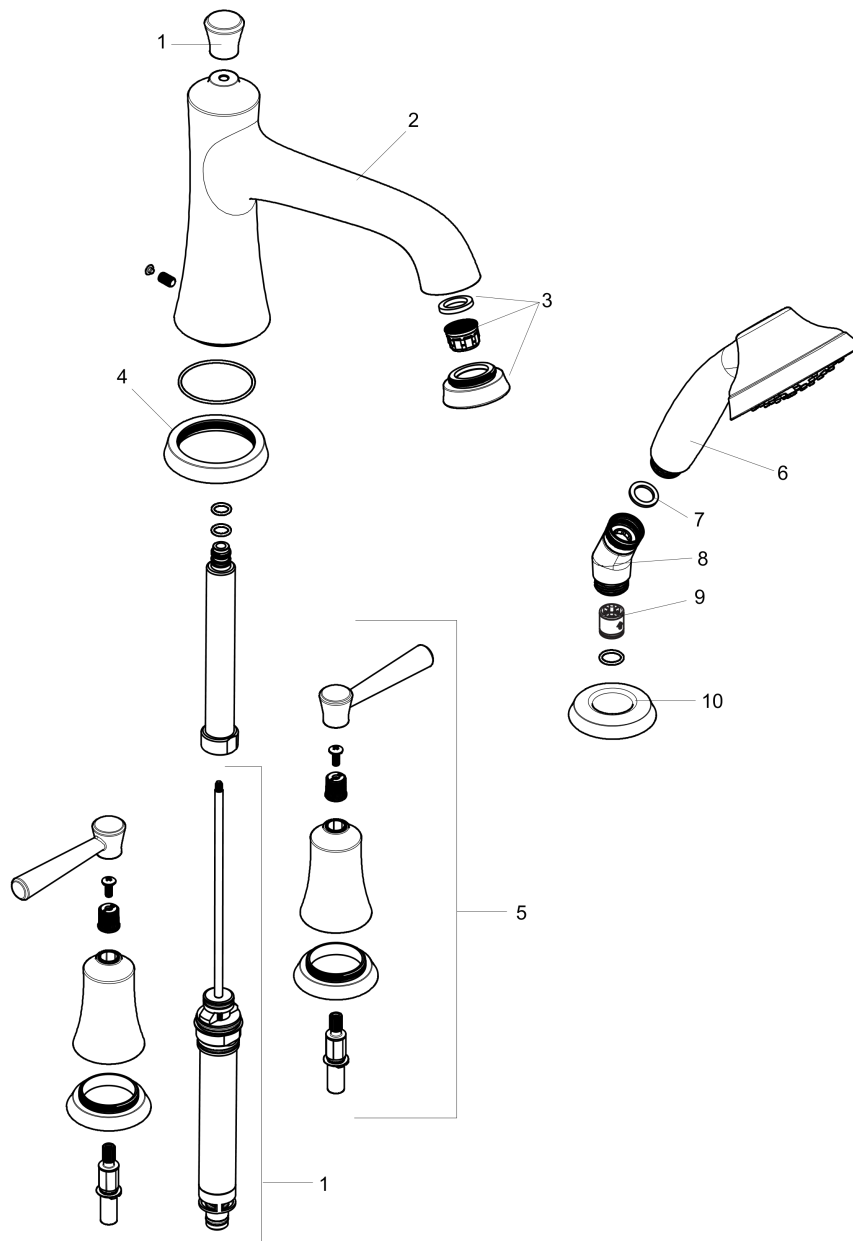

Joleena
4-Hole Roman Tub Set Trim with 1.75 GPM Handshower
 Finishes : **chrome** Part no. : **04777000**

Description

Features

- consists of: 4-Hole Roman tub filler trim, Handshower, Handshower holder
- 90° ceramic valves
- Integrated double backflow prevention
- MASS/Massachusetts
- DOE/FTC
- TECQ/Texas Registered
- CEC/California/Watersaving
- WaterSense/IAPMO/7286/Showers

Compliance

Product image

Scale drawing

Joleena
4-Hole Roman Tub Set Trim with 1.75 GPM Handshower
 Finishes : **chrome** Part no. : **04777000**

Exploded drawing

Year of production: >09/19

Joleena

4-Hole Roman Tub Set Trim with 1.75 GPM Handshower

Finishes : **chrome** Part no. : **04777000**

Spare parts list

Year of production: >09/19

Pos.	Description	Part no.	PC	PU
1	selector assy	93549000	0	1
2	spout cpl.	93548000	0	1
3	aerator M22x1	93543001	0	1
4	escutcheon for spout	93544000	0	1
5	handle	93542000	0	1
6	handshower	04782000	0	1
7	seal	98058000	0	1
8	shower holder	28071000	0	1
9	set of non return valves DW 15	94074000	0	1
10	escutcheon for shower holder	93547000	0	1