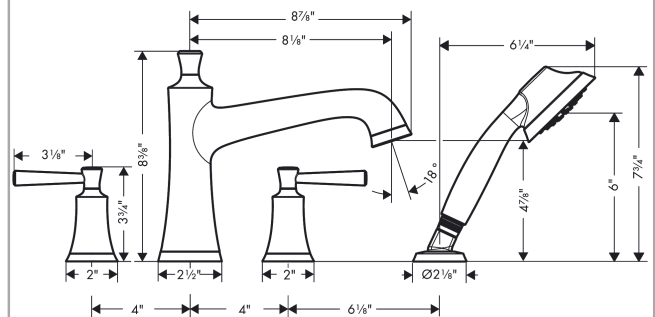

Joleena
4-Hole Roman Tub Set Trim with 1.75 GPM Handshower
 Finishes : **chrome** Part no. : **04777000**

Description

Features

- consists of: 4-Hole Roman tub filler trim, Handshower, Handshower holder
- 90° ceramic valves
- Integrated double backflow prevention
- MASS/Massachusetts
- DOE/FTC
- TECQ/Texas Registered
- CEC/California/Watersaving
- WaterSense/IAPMO/7286/Showers

Compliance

Product image

Scale drawing

Joleena
4-Hole Roman Tub Set Trim with 1.75 GPM Handshower
 Finishes : **chrome** Part no. : **04777000**

Exploded drawing

Year of production: >09/19

Joleena

4-Hole Roman Tub Set Trim with 1.75 GPM Handshower

Finishes : **chrome** Part no. : **04777000**

Spare parts list

Year of production: >09/19

Pos.	Description	Part no.	PC	PU
1	selector assy	93549000	0	1
2	spout cpl.	93548000	0	1
3	aerator M22x1	93543001	0	1
4	escutcheon for spout	93544000	0	1
5	handle	93542000	0	1
6	handshower	04782000	0	1
7	seal	98058000	0	1
8	shower holder	28071000	0	1
9	set of non return valves DW 15	94074000	0	1
10	escutcheon for shower holder	93547000	0	1