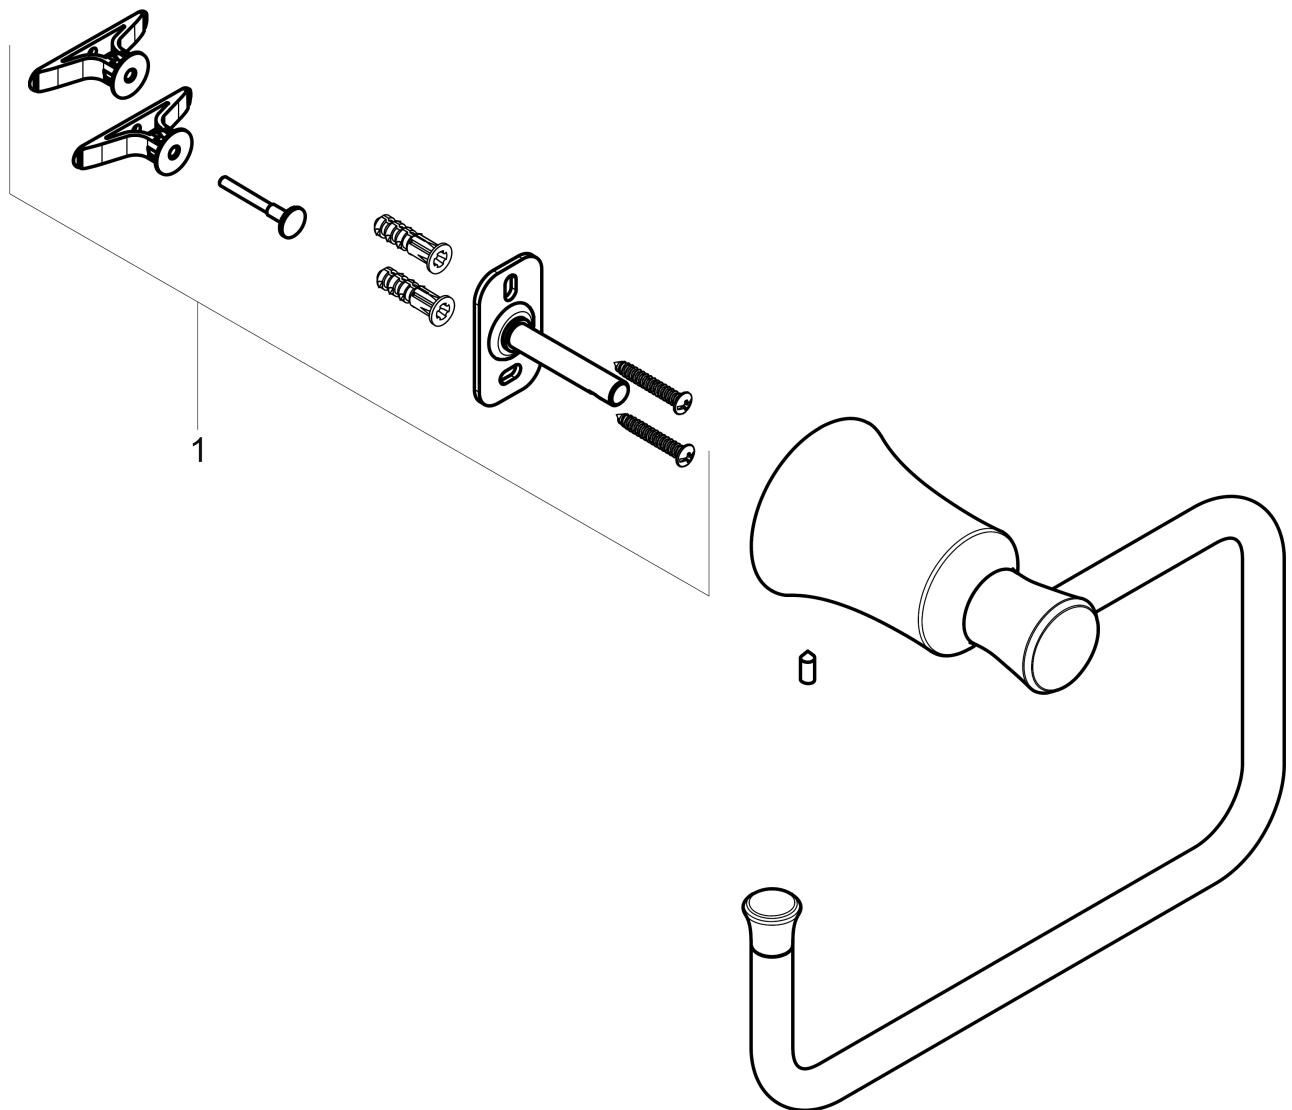

**Joleena
Towel Ring**

Finishes : **polished nickel** Part no. : **04786830**

Description

Features

- Metal holder
- Wall-mounted

Product image

Scale drawing

Joleena
Towel Ring
 Finishes : **polished nickel** Part no. : **04786830**

Exploded drawing

Year of production: >09/19

Joleena
Towel Ring
 Finishes : **polished nickel** Part no. : **04786830**

Spare parts list

Year of production: >**09/19**

Pos.	Description	Part no.	PC	PU
1	support element	93551000	0	1