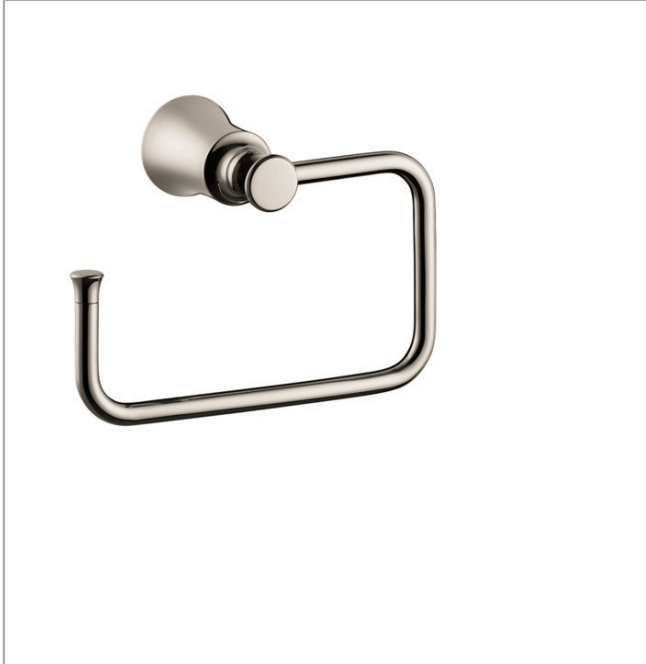

**Joleena
Towel Ring**

Finishes : **polished nickel** Part no. : **04786830**

Description

Features

- Metal holder
- Wall-mounted

Product image

Scale drawing

Joleena
Towel Ring
 Finishes : **polished nickel** Part no. : **04786830**

Exploded drawing

Year of production: >09/19

Joleena
Towel Ring
 Finishes : **polished nickel** Part no. : **04786830**

Spare parts list

Year of production: >**09/19**

Pos.	Description	Part no.	PC	PU
1	support element	93551000	0	1