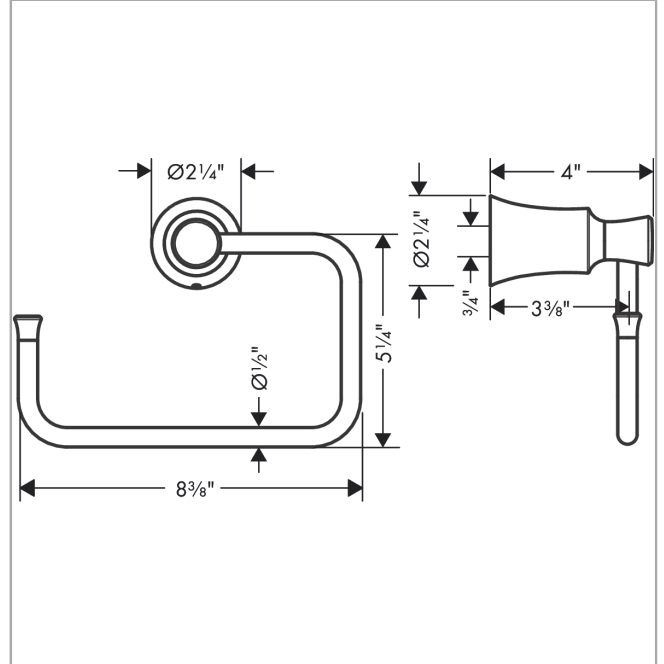

**Joleena
Towel Ring**

Finishes : **polished nickel** Part no. : **04786830**

Description

Features

- Metal holder
- Wall-mounted

Product image

Scale drawing

Joleena
Towel Ring
 Finishes : **polished nickel** Part no. : **04786830**

Exploded drawing

Year of production: >09/19

Joleena
Towel Ring
 Finishes : **polished nickel** Part no. : **04786830**

Spare parts list

Year of production: >**09/19**

Pos.	Description	Part no.	PC	PU
1	support element	93551000	0	1