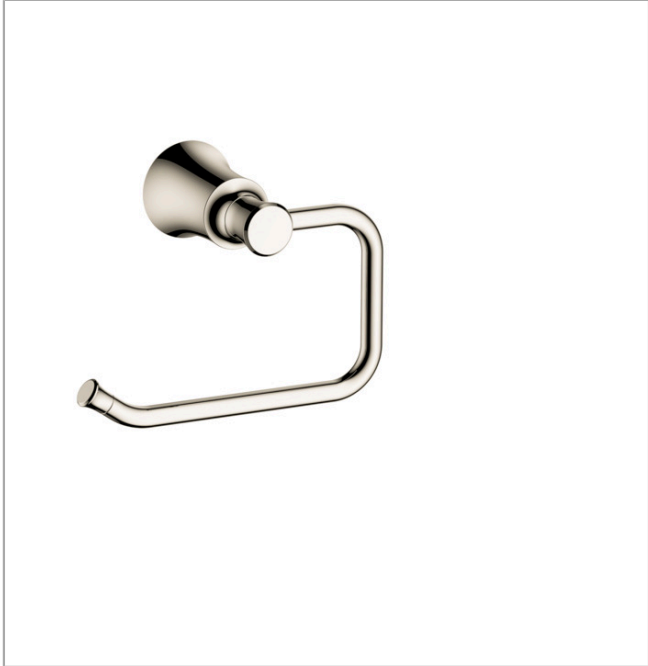

Joleena

Toilet Paper Holder

Finishes : **polished nickel** Part no. : **04787830**

Description

Features

- Wall-mounted
- Metal holder

Product image

Scale drawing

Joleena
Toilet Paper Holder
 Finishes : **polished nickel** Part no. : **04787830**

Exploded drawing

Year of production: >09/19

Joleena

Toilet Paper Holder

Finishes : **polished nickel** Part no. : **04787830**