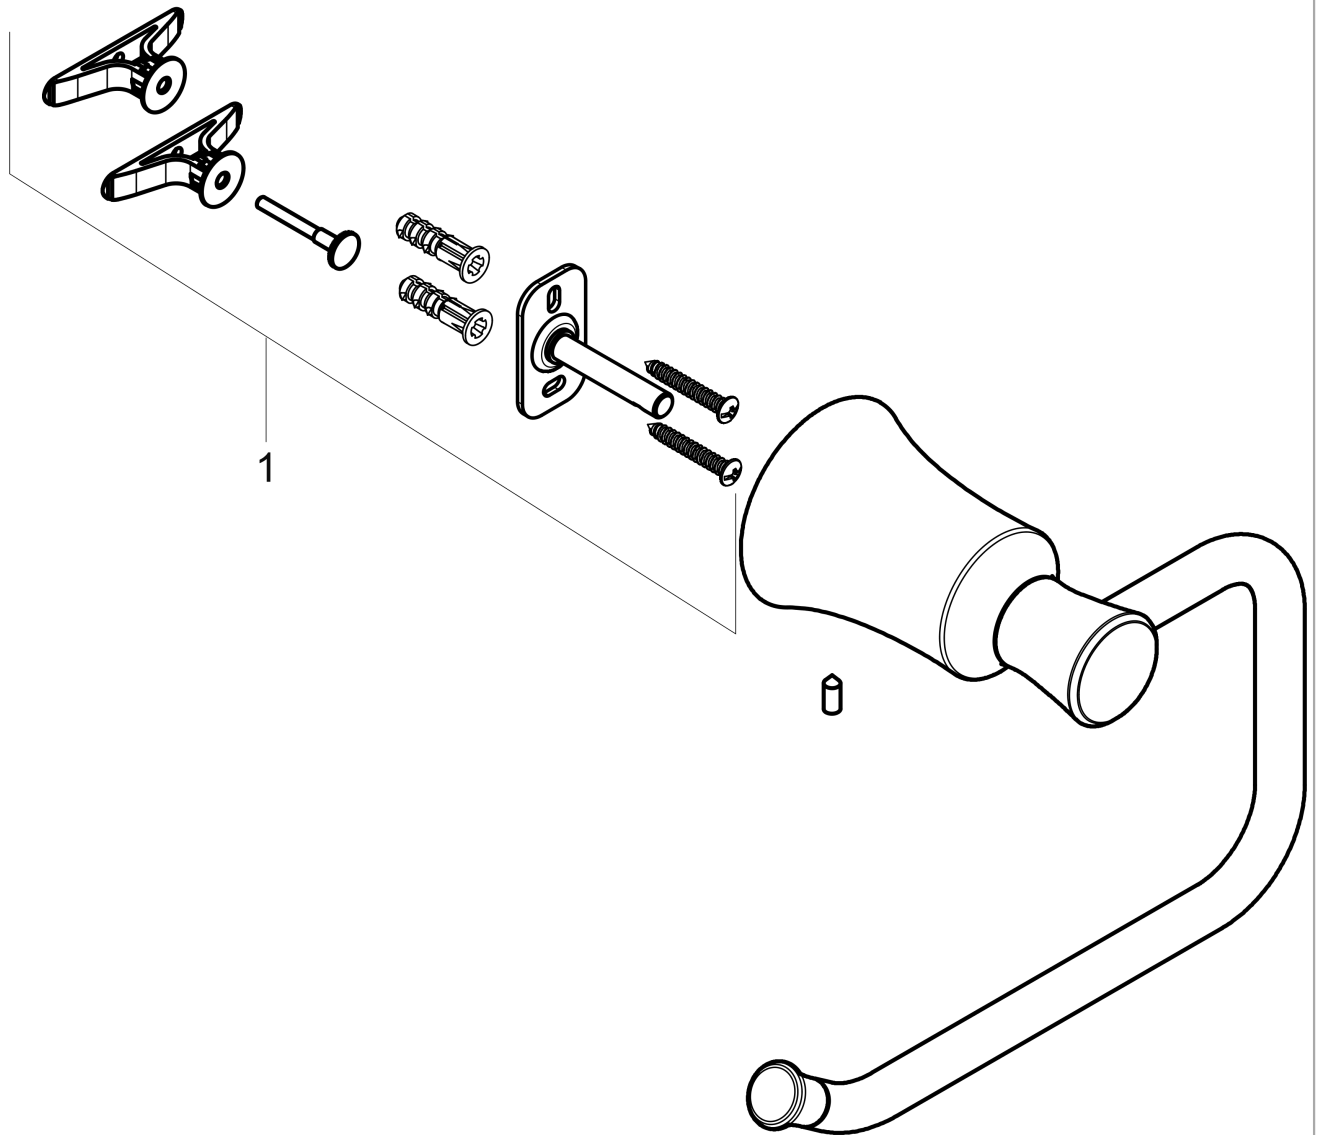

Joleena

Toilet Paper Holder

Finishes : **polished nickel** Part no. : **04787830**

Description

Features

- Wall-mounted
- Metal holder

Product image

Scale drawing

Joleena
Toilet Paper Holder
 Finishes : **polished nickel** Part no. : **04787830**

Exploded drawing

Year of production: >09/19

Joleena

Toilet Paper Holder

Finishes : **polished nickel** Part no. : **04787830**

Spare parts list

Year of production: >**09/19**

Pos.	Description	Part no.	PC	PU
1	support element	93551000	0	1