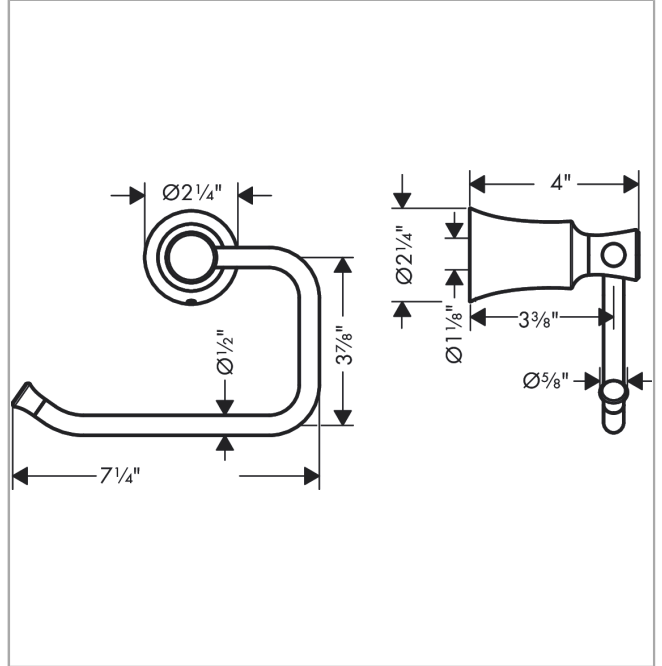

Joleena

Toilet Paper Holder

Finishes : **polished nickel** Part no. : **04787830**

Description

Features

- Wall-mounted
- Metal holder

Product image

Scale drawing

Joleena
Toilet Paper Holder
 Finishes : **polished nickel** Part no. : **04787830**

Exploded drawing

Year of production: >09/19

Joleena

Toilet Paper Holder

Finishes : **polished nickel** Part no. : **04787830**

Spare parts list

Year of production: >**09/19**

Pos.	Description	Part no.	PC	PU
1	support element	93551000	0	1