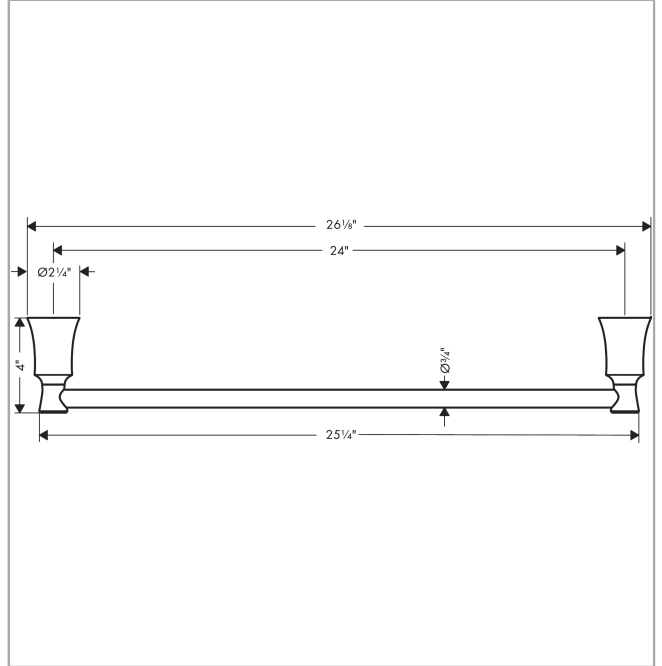

Joleena

Towel Bar, 24"

Finishes : **matte black** Part no. : **04785670**

Description

Features

- Wall-mounted
- Metal holder

Product image

Scale drawing

Joleena
Towel Bar, 24"
Finishes : **matte black** Part no. : **04785670**

Exploded drawing

Year of production: >09/19