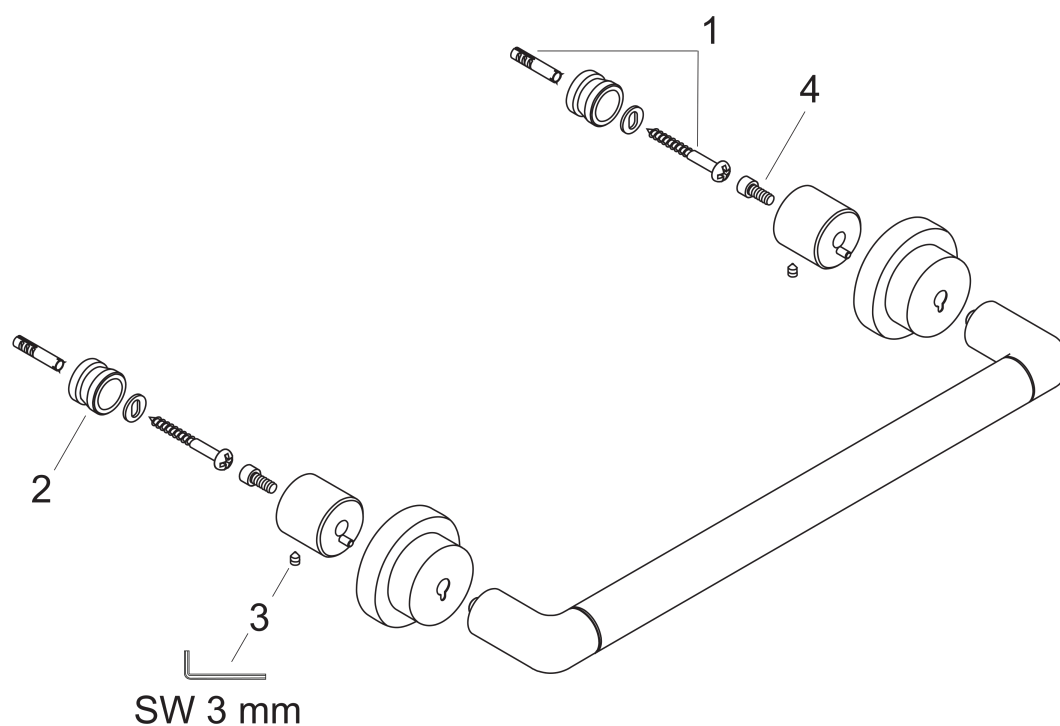

## Scale drawing

**AXOR Citterio**  
**AXOR Citterio Towel Bar, 24"**  
Finishes : **brushed nickel**    Part no. : **41760820**

## Exploded drawing

Year of production: >04/07

**AXOR Citterio**  
**AXOR Citterio Towel Bar, 24"**  
 Finishes : **brushed nickel**    Part no. : **41760820**

## Spare parts list

Year of production: >04/07

Pos.	Description	Part no.	PC	PU
1	mounting set	40916000	0	1
2	support element	97597XXX	0	-
3	hollow set screw M6x6	97660000	0	1
4	hexagon socket screw M4x10	97661000	0	1