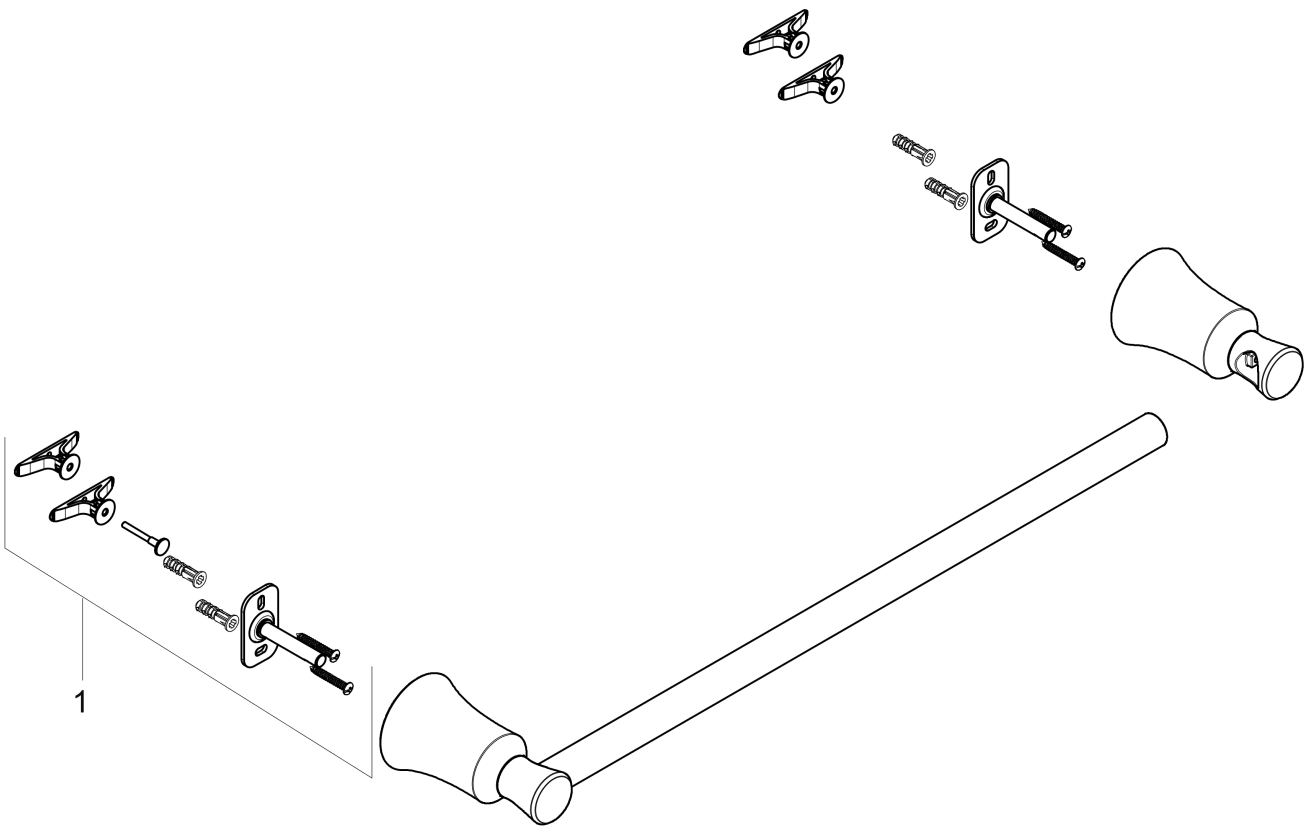

Joleena

Towel Bar, 18"

Finishes : **brushed nickel** Part no. : **04784820**

Description

Features

- Wall-mounted
- Metal holder

Product image

Scale drawing

Joleena

Towel Bar, 18"

Finishes : **brushed nickel** Part no. : **04784820**

Exploded drawing

Year of production: >09/19

Joleena

Towel Bar, 18"

Finishes : **brushed nickel** Part no. : **04784820**

Spare parts list

Year of production: >**09/19**

Pos.	Description	Part no.	PC	PU
1	support element	93551000	0	1