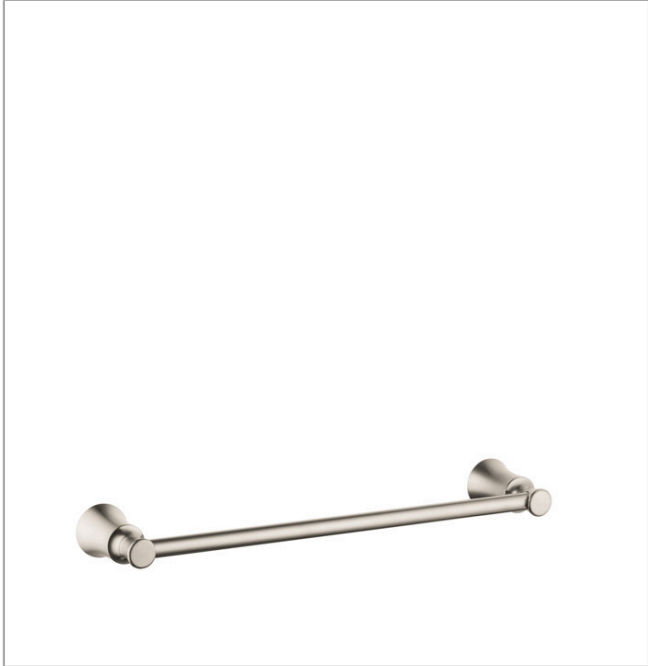

Joleena

Towel Bar, 18"

Finishes : **brushed nickel** Part no. : **04784820**

Description

Features

- Wall-mounted
- Metal holder

Product image

Scale drawing

Joleena

Towel Bar, 18"

Finishes : **brushed nickel** Part no. : **04784820**

Exploded drawing

Year of production: >09/19

Joleena

Towel Bar, 18"

Finishes : **brushed nickel** Part no. : **04784820**