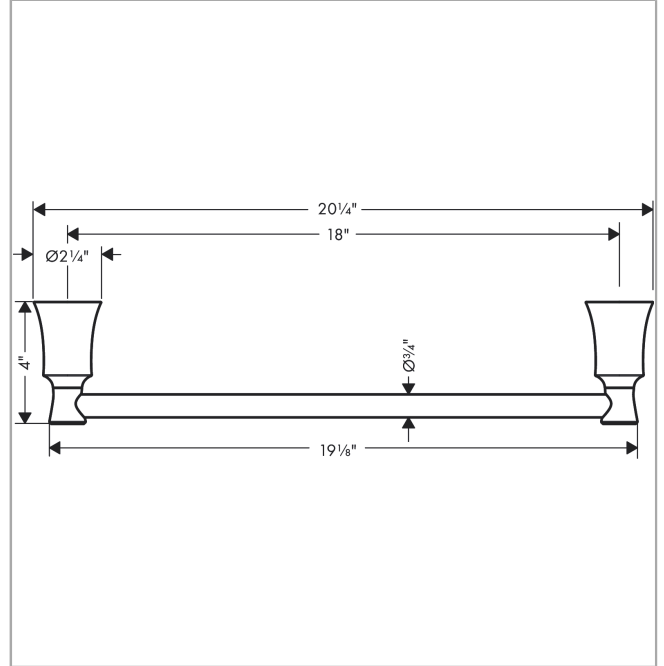

Joleena

Towel Bar, 18"

Finishes : **brushed nickel** Part no. : **04784820**

Description

Features

- Wall-mounted
- Metal holder

Product image

Scale drawing

Joleena

Towel Bar, 18"

Finishes : **brushed nickel** Part no. : **04784820**

Exploded drawing

Year of production: >09/19

Joleena

Towel Bar, 18"

Finishes : **brushed nickel** Part no. : **04784820**