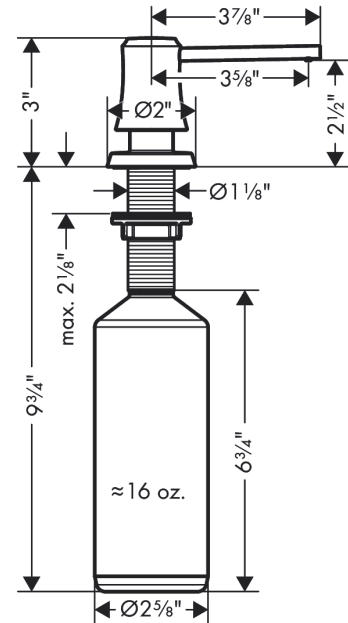

**Joleena
Soap Dispenser**

Finishes : **chrome** Part no. : **04796000**

Description

Features

- metal
- bottle capacity 16 oz

Product image

Scale drawing

Joleena
Soap Dispenser
 Finishes : **chrome**

Part no. : **04796000**

Exploded drawing

Year of production: >09/19

**Joleena
Soap Dispenser**

Finishes : **chrome** Part no. : **04796000**

Spare parts list

Year of production: >09/19

Pos.	Description	Part no.	PC	PU
1	pump	93535000	0	1
2	escutcheon	93285000	0	1
3	bottle for lotion dispenser	93278000	0	1