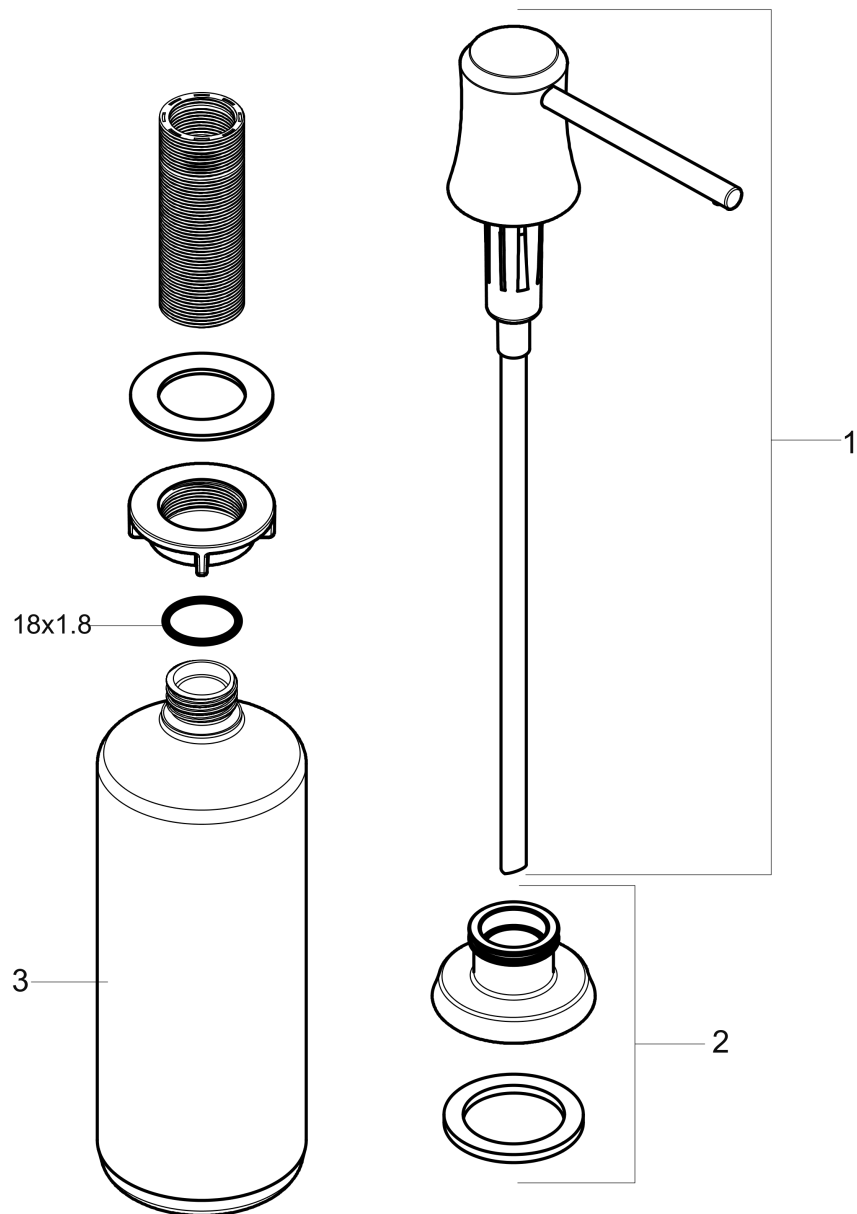

**Joleena
Soap Dispenser**

Finishes : **chrome** Part no. : **04796000**

Description

Features

- metal
- bottle capacity 16 oz

Product image

Scale drawing

Joleena
Soap Dispenser
 Finishes : **chrome**

Part no. : **04796000**

Exploded drawing

Year of production: >09/19

**Joleena
Soap Dispenser**

Finishes : **chrome** Part no. : **04796000**

Spare parts list

Year of production: >09/19

Pos.	Description	Part no.	PC	PU
1	pump	93535000	0	1
2	escutcheon	93285000	0	1
3	bottle for lotion dispenser	93278000	0	1