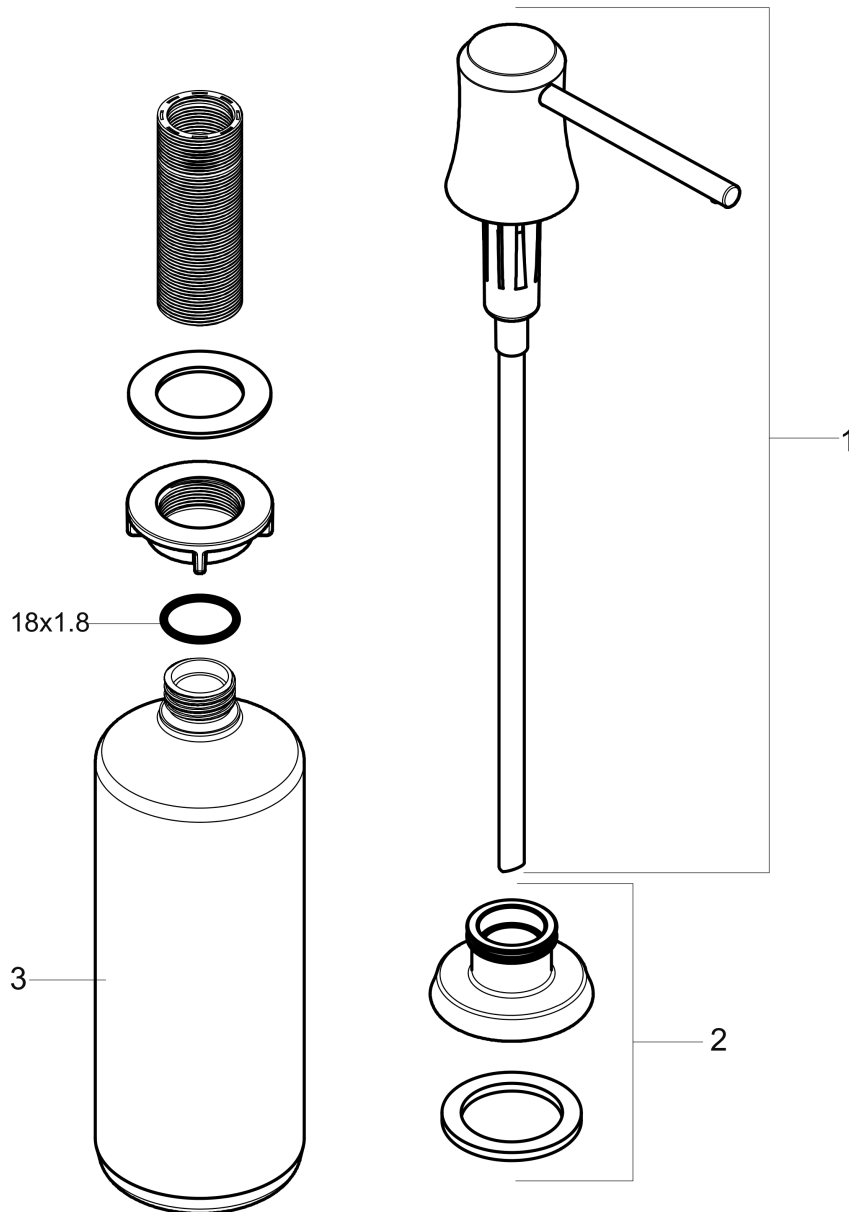

**Joleena**  
**Soap Dispenser**  
 Finishes : **steel optic**    Part no. : **04796800**

**Description**

**Features**

- metal
- bottle capacity 16 oz

**Product image**

**Scale drawing**

**Joleena**  
**Soap Dispenser**  
 Finishes : **steel optic**    Part no. : **04796800**

Exploded drawing

Year of production: >09/19

**Joleena**  
**Soap Dispenser**  
 Finishes : **steel optic**    Part no. : **04796800**

**Spare parts list**

Year of production: >09/19

Pos.	Description	Part no.	PC	PU
1	pump	93535800	0	1
2	escutcheon	93285800	0	1
3	bottle for lotion dispenser	93278000	0	1