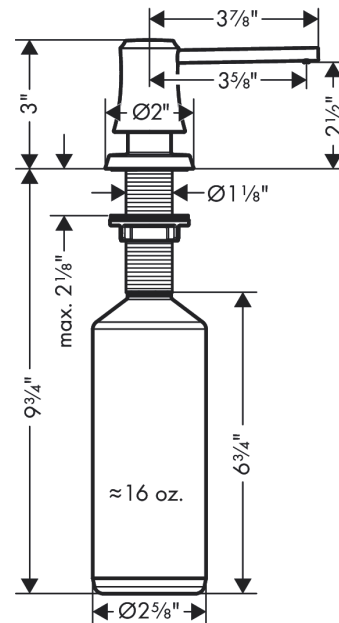

**Joleena**  
**Soap Dispenser**  
 Finishes : **steel optic**    Part no. : **04796800**

**Description**

**Features**

- metal
- bottle capacity 16 oz

**Product image**

**Scale drawing**

**Joleena**  
**Soap Dispenser**  
 Finishes : **steel optic**    Part no. : **04796800**

Exploded drawing

Year of production: >09/19

**Joleena**  
**Soap Dispenser**  
 Finishes : **steel optic**    Part no. : **04796800**

**Spare parts list**

Year of production: >09/19

Pos.	Description	Part no.	PC	PU
1	pump	93535800	0	1
2	escutcheon	93285800	0	1
3	bottle for lotion dispenser	93278000	0	1