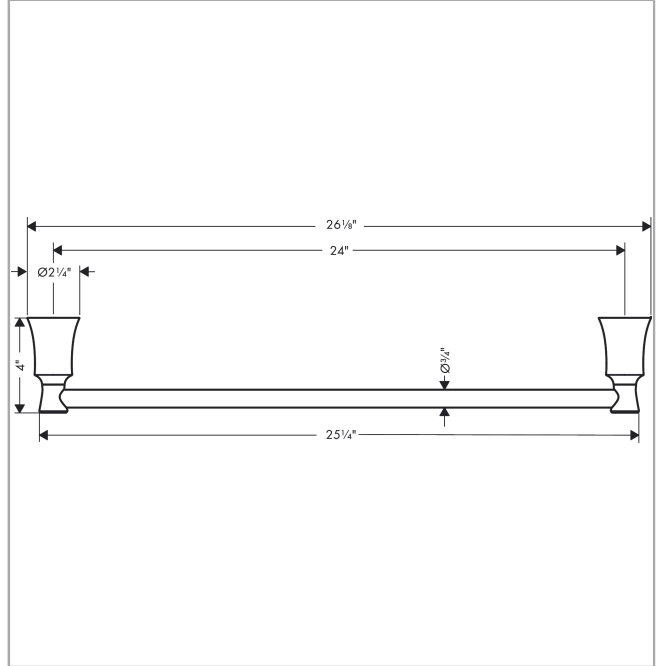

Joleena

Towel Bar, 24"

Finishes : **polished nickel** Part no. : **04785830**

Description

Features

- Wall-mounted
- Metal holder

Product image

Scale drawing

Joleena

Towel Bar, 24"

Finishes : **polished nickel**

Part no. : **04785830**

Exploded drawing

Year of production: **>09/19**

Joleena
Towel Bar, 24"
 Finishes : **polished nickel** Part no. : **04785830**

Spare parts list

Year of production: >**09/19**

Pos.	Description	Part no.	PC	PU
1	support element	93551000	0	1