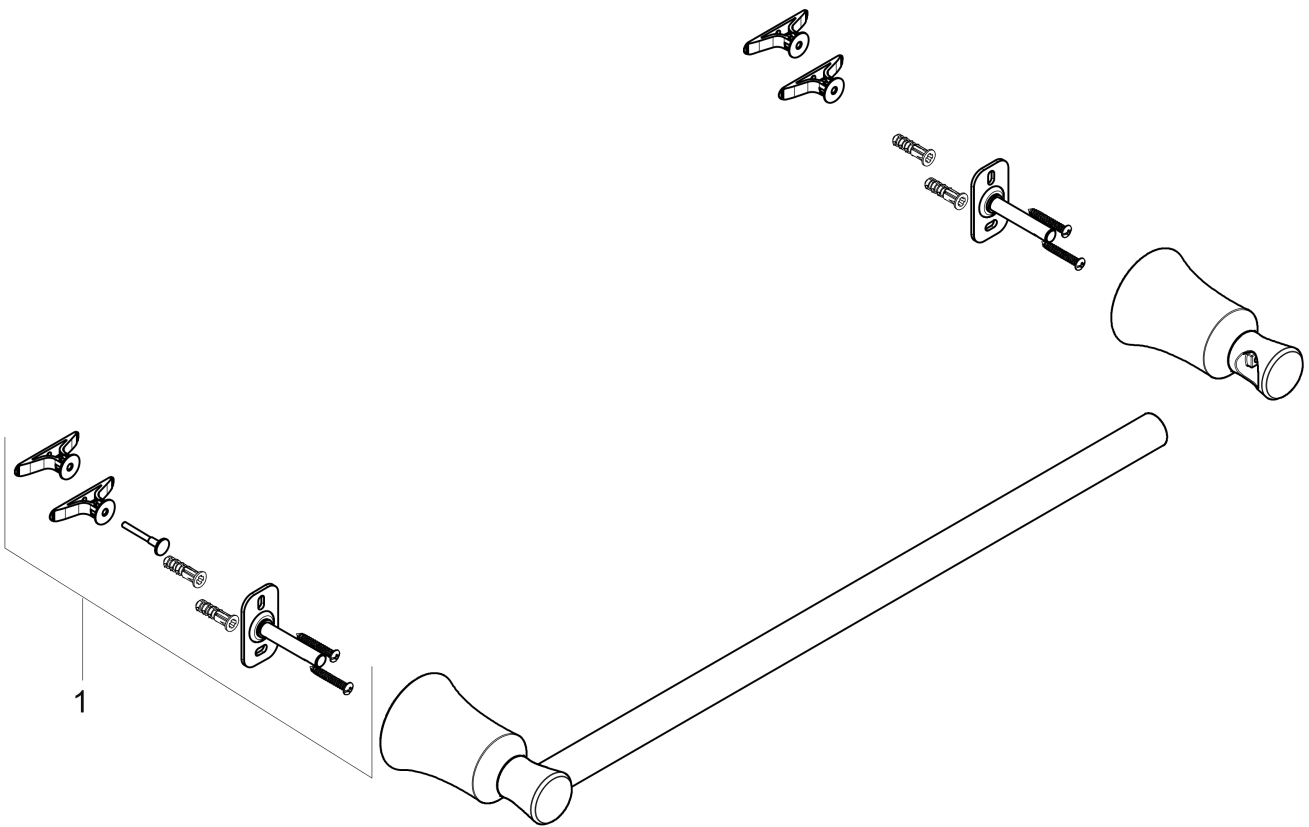

Joleena

Towel Bar, 24"

Finishes : **polished nickel** Part no. : **04785830**

Description

Features

- Wall-mounted
- Metal holder

Product image

Scale drawing

Joleena

Towel Bar, 24"

Finishes : **polished nickel**

Part no. : **04785830**

Exploded drawing

Year of production: **>09/19**

Joleena
Towel Bar, 24"
 Finishes : **polished nickel** Part no. : **04785830**

Spare parts list

Year of production: >**09/19**

Pos.	Description	Part no.	PC	PU
1	support element	93551000	0	1