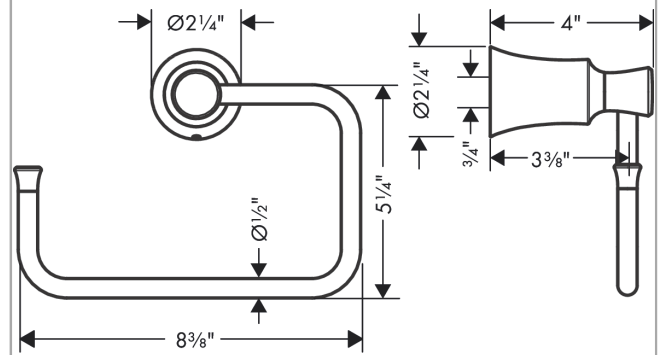

**Joleena
Towel Ring**

Finishes : **matte black** Part no. : **04786670**

Description

Features

- Metal holder
- Wall-mounted

Product image

Scale drawing

Joleena

Towel Ring

Finishes : matte black

Part no. : 04786670

Exploded drawing

Year of production: >09/19