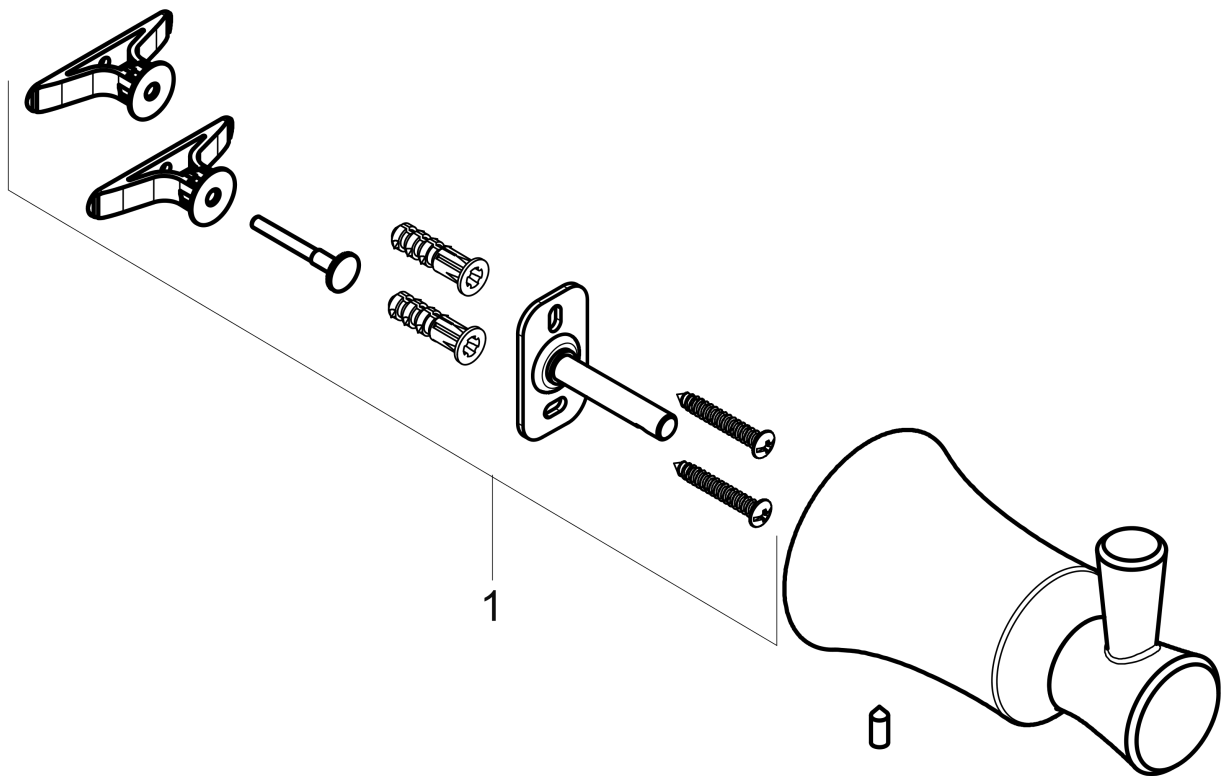

**Joleena  
Hook**

Finishes : **polished nickel** Part no. : **04788830**

**Description**

**Features**

- Wall-mounted
- Metal holder

**Product image**

**Scale drawing**

Joleena

Hook

Finishes : polished nickel Part no. : 04788830

Exploded drawing

Year of production: >09/19

**Joleena**

**Hook**

Finishes : **polished nickel**    Part no. : **04788830**

**Spare parts list**