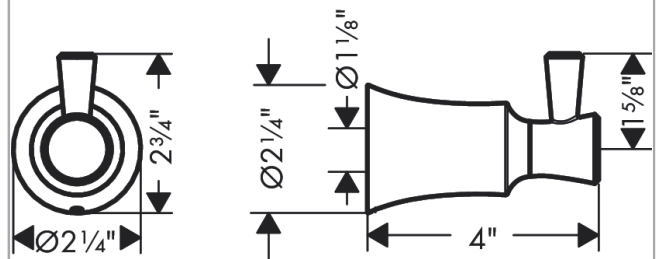

**Joleena  
Hook**

Finishes : **polished nickel** Part no. : **04788830**

**Description**

**Features**

- Wall-mounted
- Metal holder

**Product image**

**Scale drawing**

Joleena

Hook

Finishes : polished nickel Part no. : 04788830

Exploded drawing

Year of production: >09/19

**Joleena**

**Hook**

Finishes : **polished nickel**    Part no. : **04788830**

**Spare parts list**