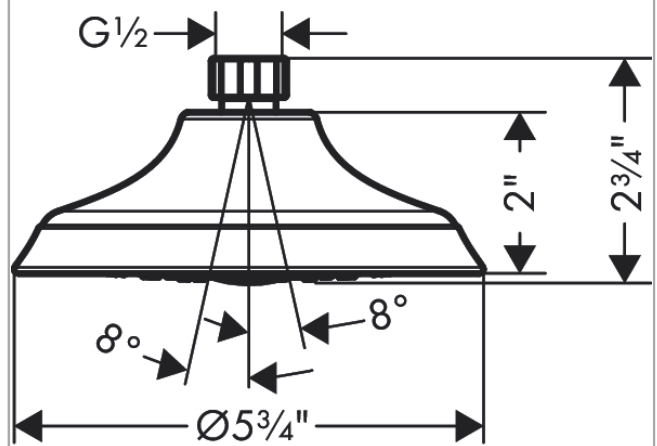

Joleena

Showerhead 150 1-Jet, 1.75 GPM

Finishes : **polished nickel** Part no. : **04780830**

Description

Features

- 45 no-clog spray channels
- Spray modes: Full
- Flow: 1.75 GPM (6.6 L/Min)
- Fully-finished matching spray face
- MASS/Massachusetts
- DOE/FTC
- TECQ/Texas Registered
- CEC/California/Watersaving
- WaterSense/IAPMO/7286/Showers

Technology

Compliance

Product image

Scale drawing

Joleena
Showerhead 150 1-Jet, 1.75 GPM
Finishes : **polished nickel** Part no. : **04780830**

Exploded drawing

Year of production: >09/19

Joleena
Showerhead 150 1-Jet, 1.75 GPM
 Finishes : **polished nickel** Part no. : **04780830**