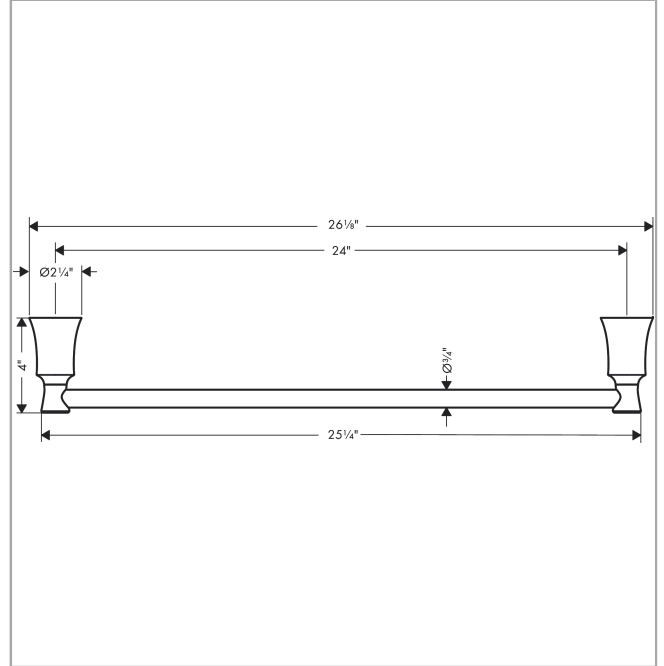

Joleena

Towel Bar, 24"

Finishes : **chrome** Part no. : **04785000**

Description

Features

- Wall-mounted
- Metal holder

Product image

Scale drawing

Joleena

Towel Bar, 24"

Finishes : **chrome** Part no. : **04785000**

Exploded drawing

Year of production: **>09/19**

Joleena

Towel Bar, 24"

Finishes : **chrome** Part no. : **04785000**