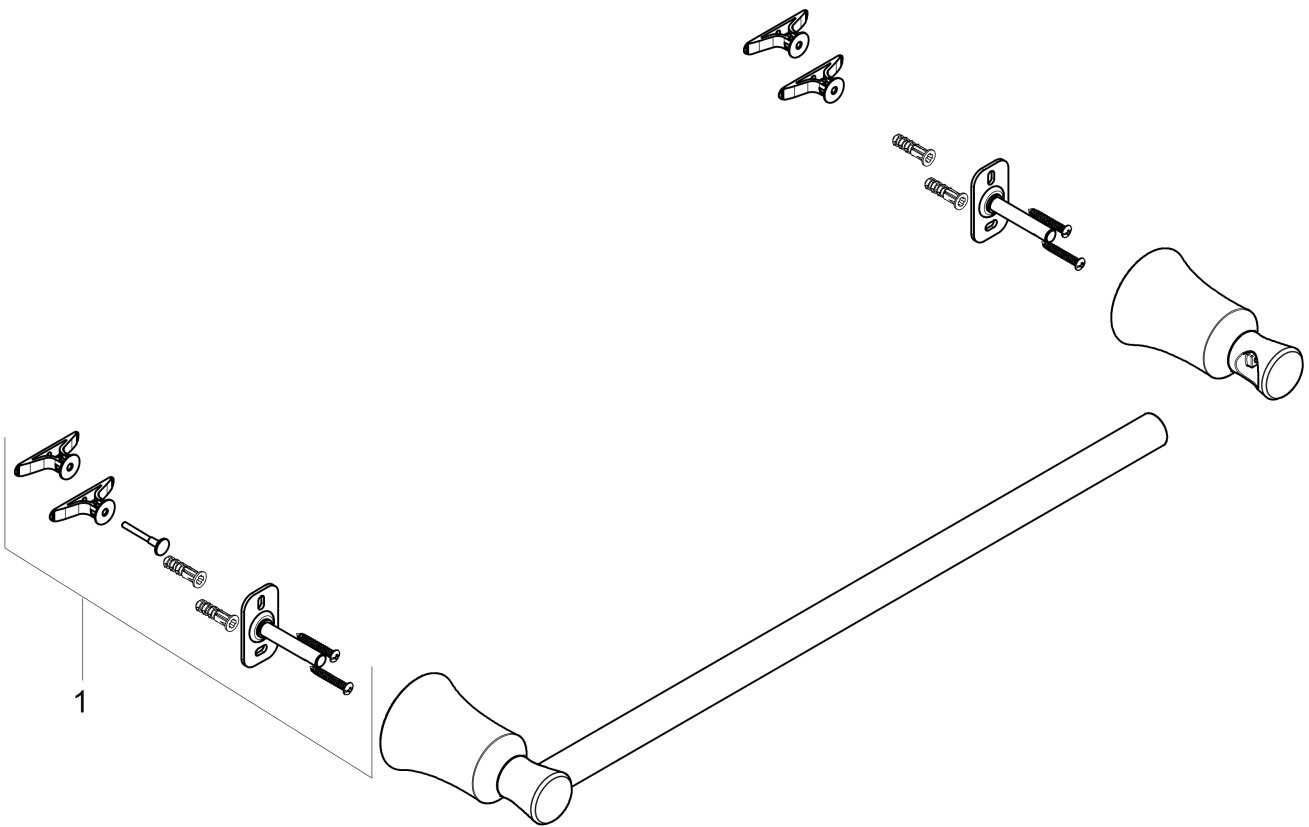

Joleena

Towel Bar, 24"

Finishes : **chrome** Part no. : **04785000**

Description

Features

- Wall-mounted
- Metal holder

Product image

Scale drawing

Joleena

Towel Bar, 24"

Finishes : **chrome** Part no. : **04785000**

Exploded drawing

Year of production: **>09/19**

Joleena

Towel Bar, 24"

Finishes : **chrome** Part no. : **04785000**

Spare parts list

Year of production: **>09/19**

Pos.	Description	Part no.	PC	PU
1	support element	93551000	0	1