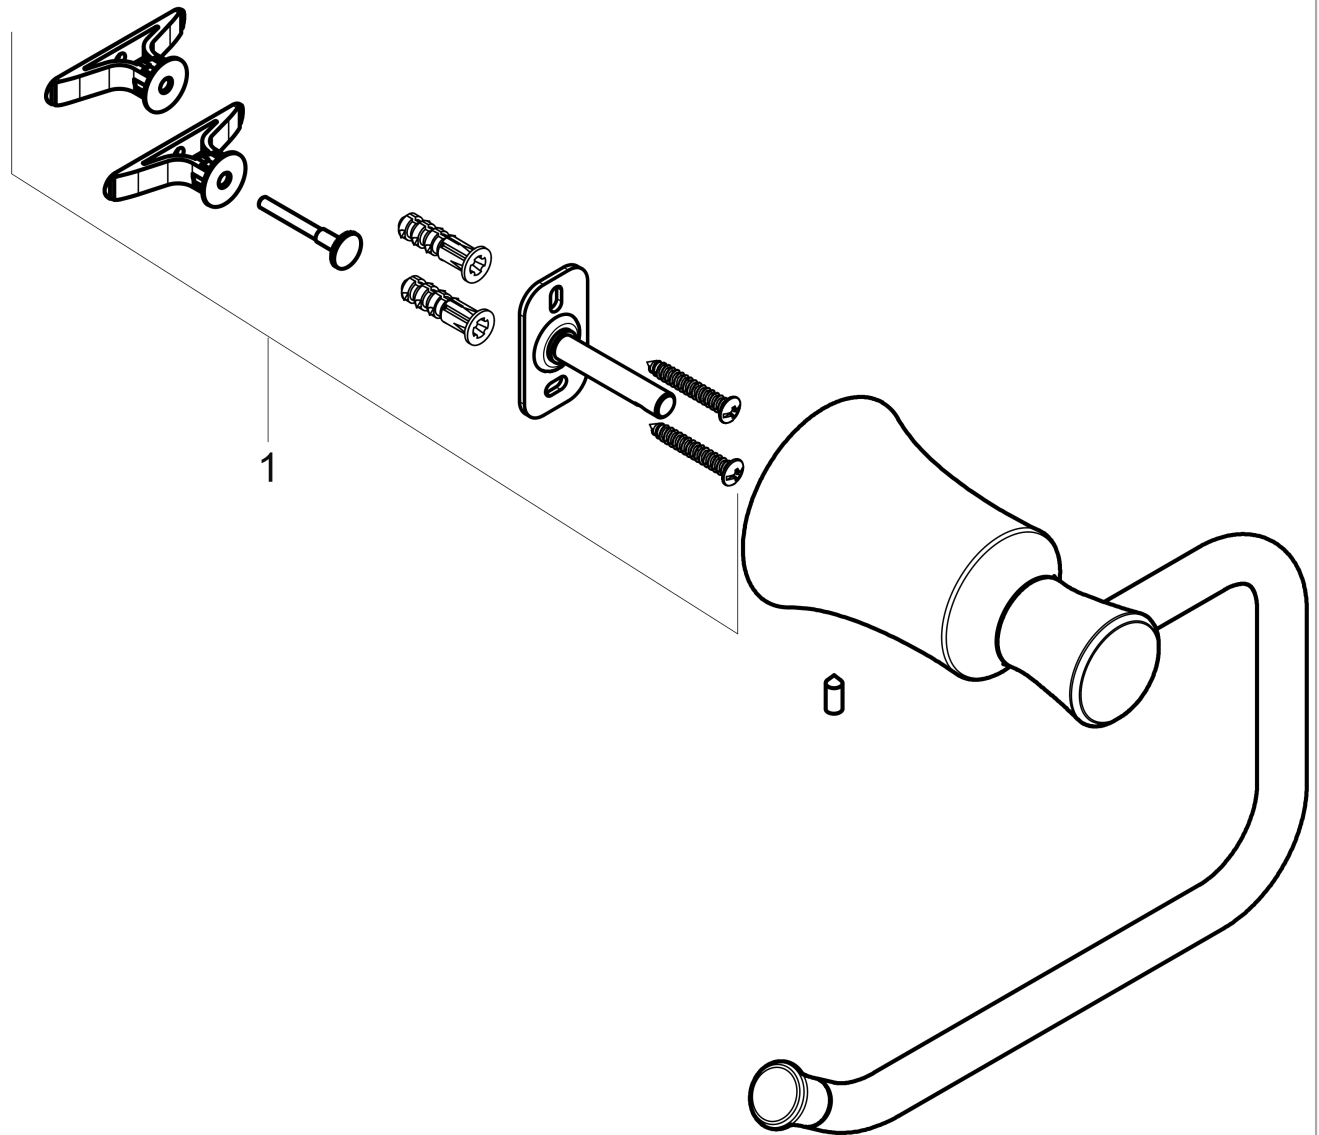

**Joleena
Toilet Paper Holder**

Finishes : **brushed nickel** Part no. : **04787820**

Description

Features

- Wall-mounted
- Metal holder

Product image

Scale drawing

Joleena
Toilet Paper Holder

Finishes : **brushed nickel** Part no. : **04787820**

Exploded drawing

Year of production: >09/19

Joleena

Toilet Paper Holder

Finishes : **brushed nickel** Part no. : **04787820**

Spare parts list

Year of production: >09/19

Pos.	Description	Part no.	PC	PU
1	support element	93551000	0	1