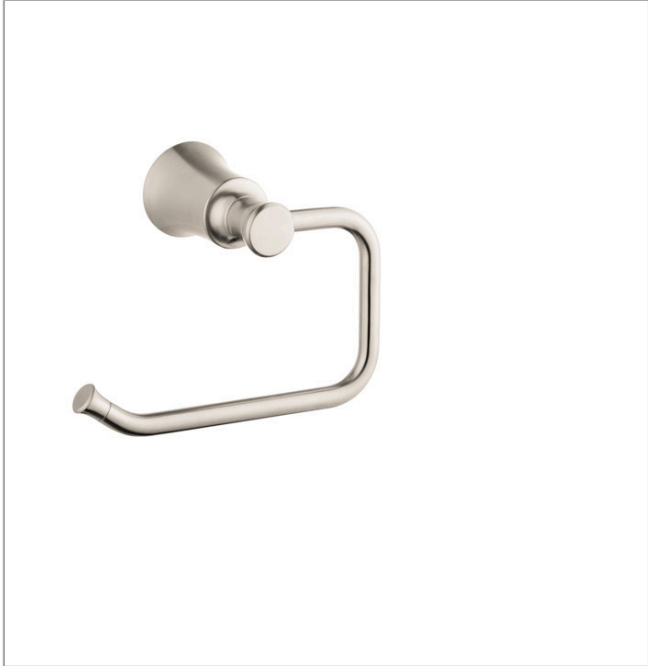

**Joleena
Toilet Paper Holder**

Finishes : **brushed nickel** Part no. : **04787820**

Description

Features

- Wall-mounted
- Metal holder

Product image

Scale drawing

Joleena
Toilet Paper Holder

Finishes : **brushed nickel** Part no. : **04787820**

Exploded drawing

Year of production: >09/19

Joleena

Toilet Paper Holder

Finishes : **brushed nickel** Part no. : **04787820**

Spare parts list

Year of production: >09/19

Pos.	Description	Part no.	PC	PU
1	support element	93551000	0	1