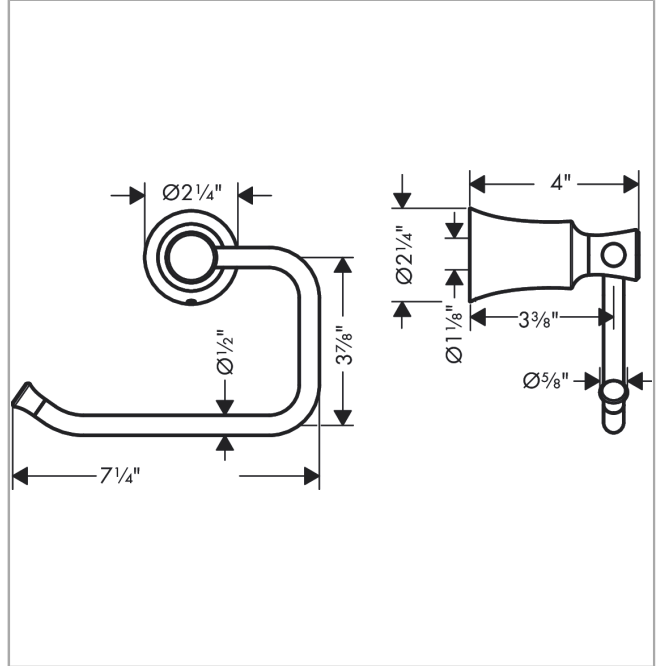

**Joleena
Toilet Paper Holder**

Finishes : **brushed nickel** Part no. : **04787820**

Description

Features

- Wall-mounted
- Metal holder

Product image

Scale drawing

Joleena
Toilet Paper Holder

Finishes : **brushed nickel** Part no. : **04787820**

Exploded drawing

Year of production: >09/19

Joleena

Toilet Paper Holder

Finishes : **brushed nickel** Part no. : **04787820**

Spare parts list

Year of production: >09/19

Pos.	Description	Part no.	PC	PU
1	support element	93551000	0	1