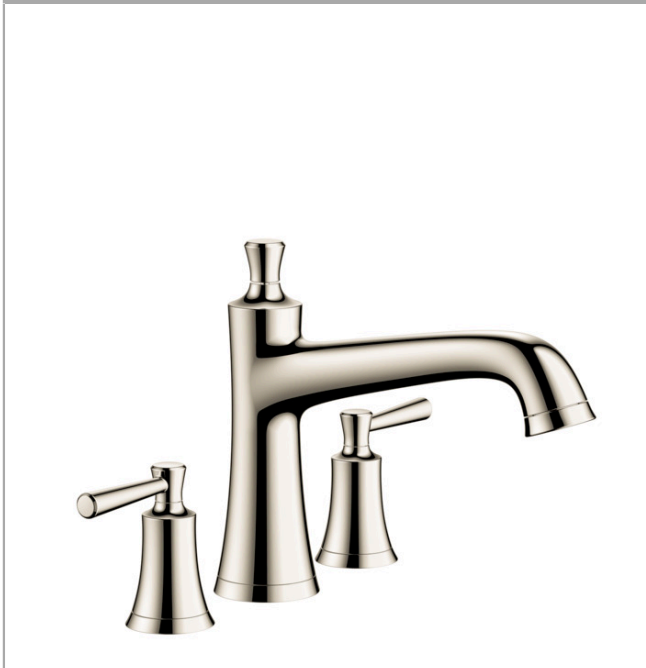

Joleena

3-Hole Roman Tub Set Trim

Finishes : **polished nickel** Part no. : **04776830**

Description

Features

- 90° ceramic valves
- MASS/Massachusetts
- ADA/IAPMO/3016

Compliance

Product image

Scale drawing