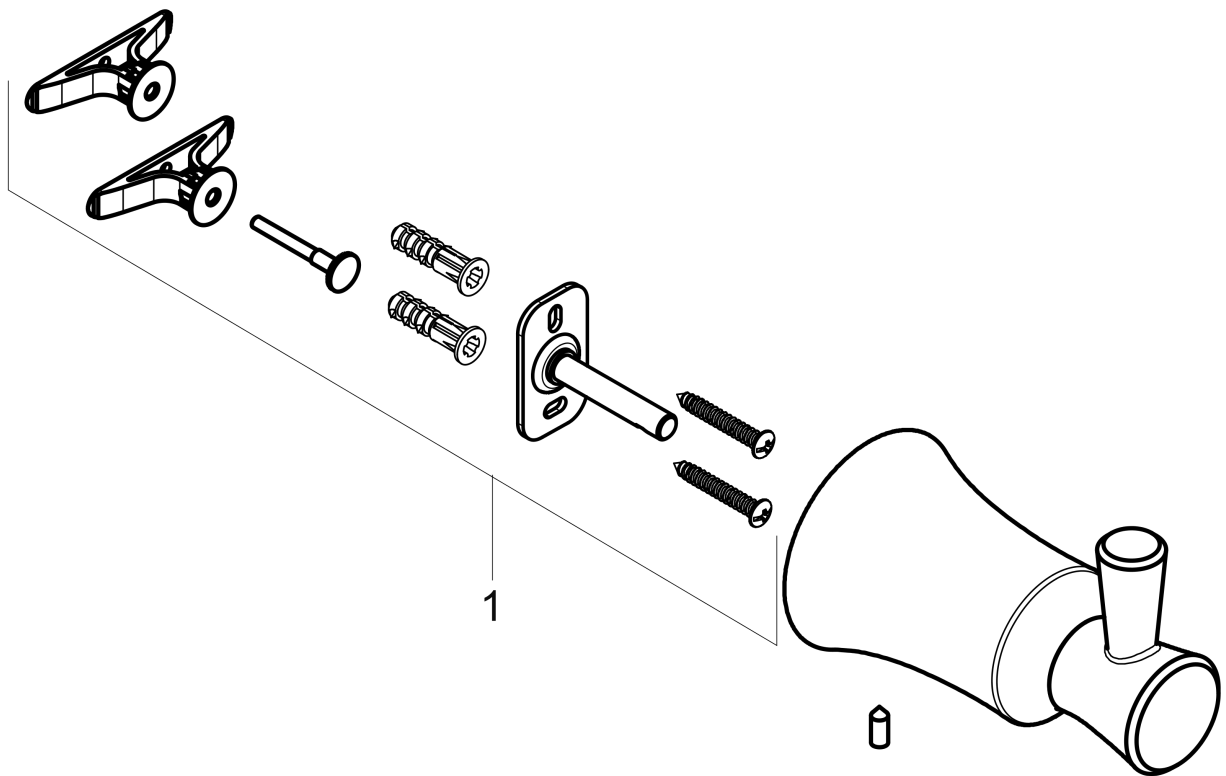

**Joleena
Hook**

Finishes : **brushed nickel** Part no. : **04788820**

Description

Features

- Wall-mounted
- Metal holder

Product image

Scale drawing

**Joleena
Hook**

Finishes : **brushed nickel** Part no. : **04788820**

Exploded drawing

Year of production: >09/19

Joleena

Hook

Finishes : **brushed nickel** Part no. : **04788820**

Spare parts list

Year of production: **>09/19**

Pos.	Description	Part no.	PC	PU
1	support element	93551000	0	1