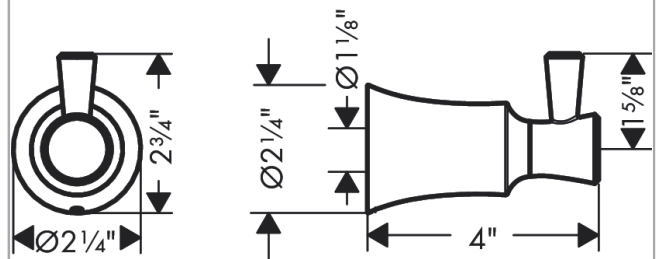

**Joleena
Hook**

Finishes : **brushed nickel** Part no. : **04788820**

Description

Features

- Wall-mounted
- Metal holder

Product image

Scale drawing

**Joleena
Hook**

Finishes : **brushed nickel** Part no. : **04788820**

Exploded drawing

Year of production: >09/19

Joleena

Hook

Finishes : **brushed nickel** Part no. : **04788820**

Spare parts list

Year of production: **>09/19**