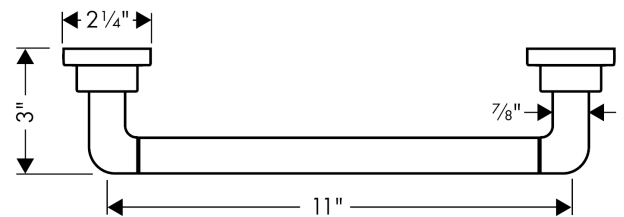

AXOR Citterio
AXOR Citterio Towel Bar, 12"

Finishes : **brushed nickel** Part no. : **41730820**

Description

Features

- Metal
- Wall-mounted

Product image

Scale drawing

AXOR Citterio
AXOR Citterio Towel Bar, 12"
Finishes : **brushed nickel** Part no. : **41730820**

Exploded drawing

Year of production: >04/07

AXOR Citterio
AXOR Citterio Towel Bar, 12"
 Finishes : **brushed nickel** Part no. : **41730820**

Spare parts list

Year of production: >04/07

Pos.	Description	Part no.	PC	PU
1	mounting set	40916000	0	1
2	support element	97597XXX	0	-
3	hollow set screw M6x6	97660000	0	1
4	hexagon socket screw M4x10	97661000	0	1