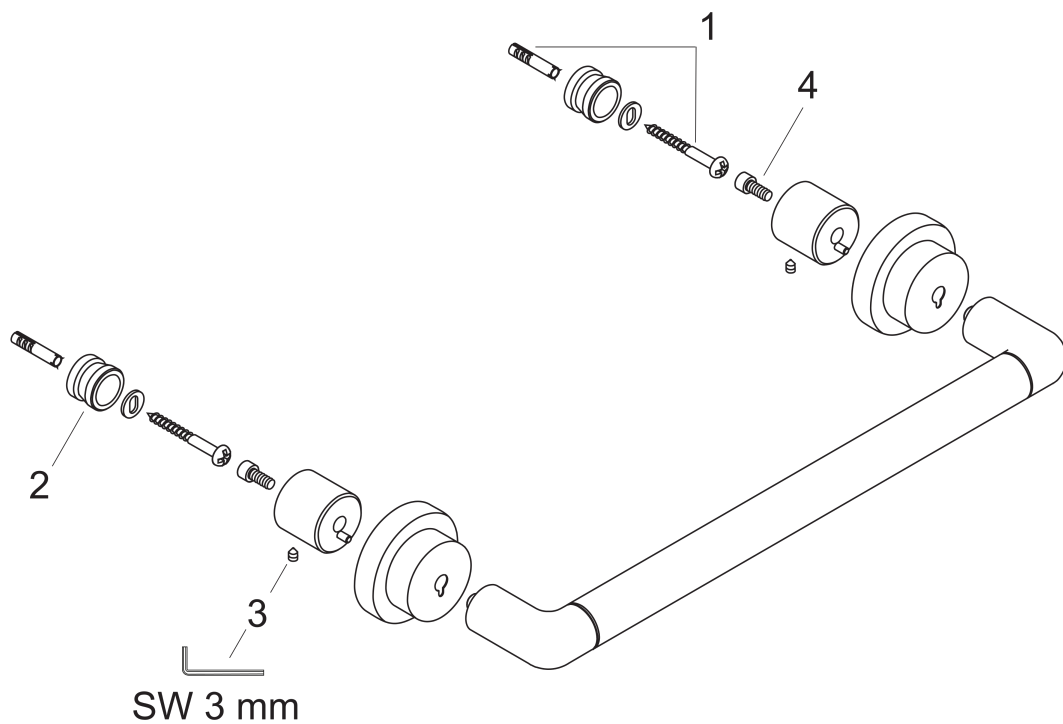

AXOR Citterio
AXOR Citterio Towel Bar, 12"

Finishes : **brushed nickel** Part no. : **41730820**

Description

Features

- Metal
- Wall-mounted

Product image

Scale drawing

AXOR Citterio
AXOR Citterio Towel Bar, 12"
Finishes : **brushed nickel** Part no. : **41730820**

Exploded drawing

Year of production: >04/07

AXOR Citterio
AXOR Citterio Towel Bar, 12"
 Finishes : **brushed nickel** Part no. : **41730820**

Spare parts list

Year of production: >04/07

Pos.	Description	Part no.	PC	PU
1	mounting set	40916000	0	1
2	support element	97597XXX	0	-
3	hollow set screw M6x6	97660000	0	1
4	hexagon socket screw M4x10	97661000	0	1