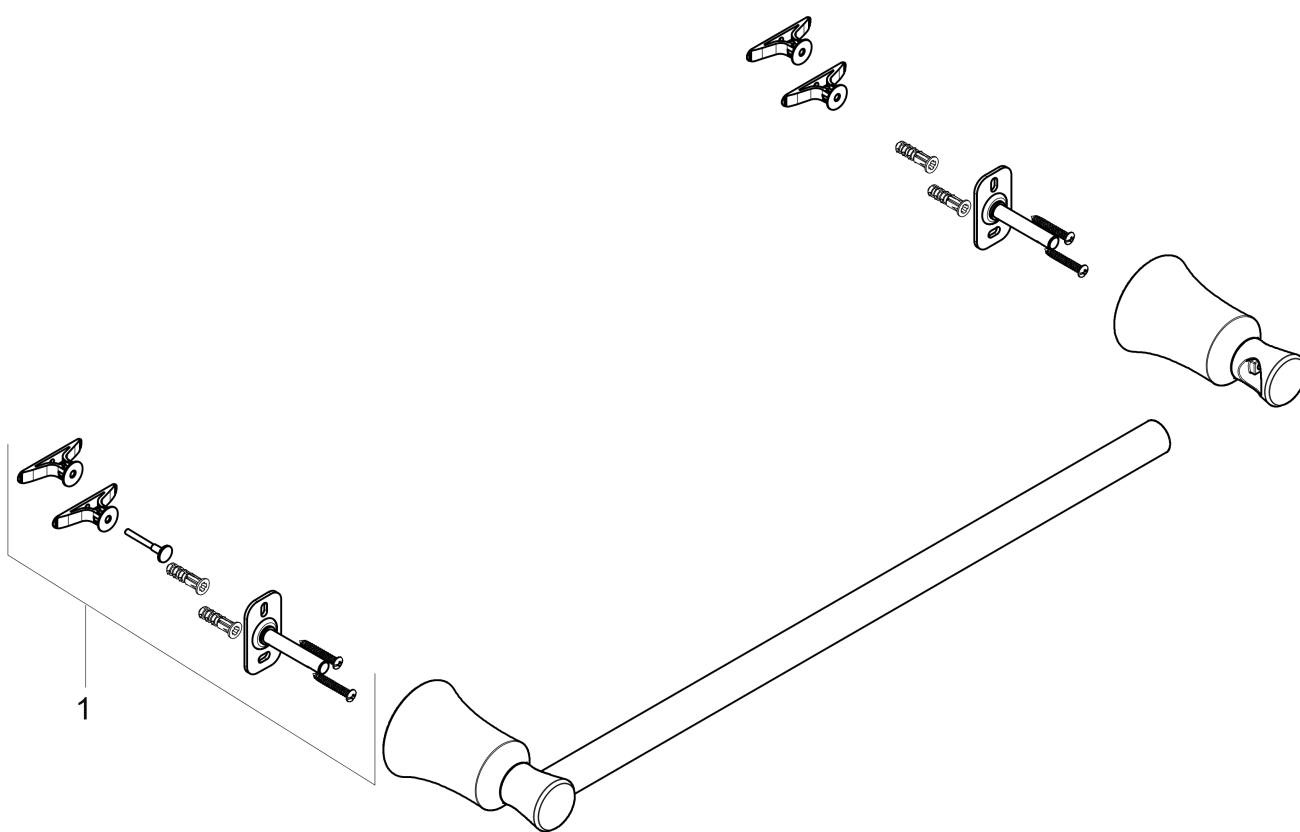

Joleena

Towel Bar, 18"

Finishes : **chrome** Part no. : **04784000**

Description

Features

- Wall-mounted
- Metal holder

Product image

Scale drawing

Joleena

Towel Bar, 18"

Finishes : **chrome** Part no. : **04784000**

Exploded drawing

Year of production: >09/19

Joleena

Towel Bar, 18"

Finishes : **chrome** Part no. : **04784000**

Spare parts list

Year of production: **>09/19**

Pos.	Description	Part no.	PC	PU
1	support element	93551000	0	1