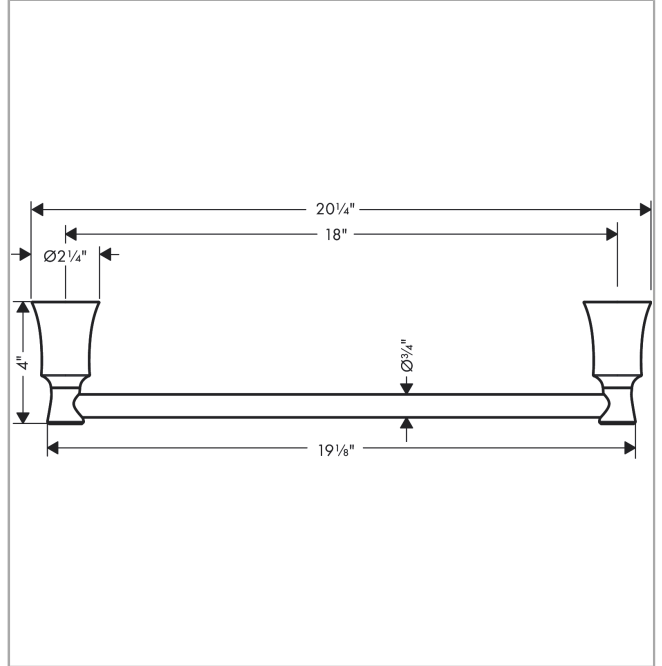

Joleena

Towel Bar, 18"

Finishes : **chrome** Part no. : **04784000**

Description

Features

- Wall-mounted
- Metal holder

Product image

Scale drawing

Joleena

Towel Bar, 18"

Finishes : **chrome** Part no. : **04784000**

Exploded drawing

Year of production: >09/19

Joleena

Towel Bar, 18"

Finishes : **chrome** Part no. : **04784000**

Spare parts list

Year of production: **>09/19**

Pos.	Description	Part no.	PC	PU
1	support element	93551000	0	1