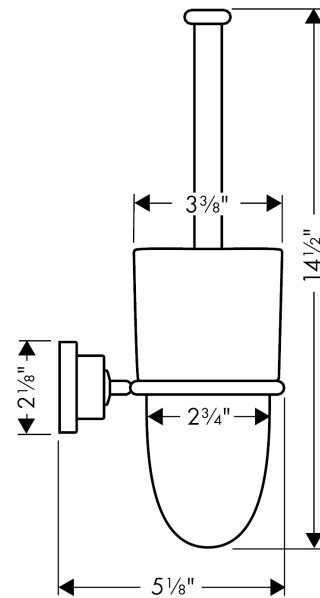

AXOR Citterio
AXOR Citterio Toilet Brush with Holder
Finishes : **brushed nickel** Part no. : **41735820**

Description

Features

- Metal holder
- Crystal glass
- Wall-mounted

Product image

Scale drawing

AXOR Citterio
AXOR Citterio Toilet Brush with Holder
Finishes : **brushed nickel** Part no. : **41735820**

Exploded drawing

Year of production: >04/07

AXOR Citterio
AXOR Citterio Toilet Brush with Holder
 Finishes : **brushed nickel** Part no. : **41735820**

Spare parts list

Year of production: >04/07

Pos.	Description	Part no.	PC	PU
1	mounting set	40915000	0	1
2	support element	96341000	0	1
3	glass cup on its own	41085000	0	1
4	stick with brush	40089820	0	1
5	WC-brush white	40088000	0	1
6	plastic ring	97591XXX	0	-
7	pin	97546XXX	0	-
8	hexagon socket screw M4x10	97661000	0	1