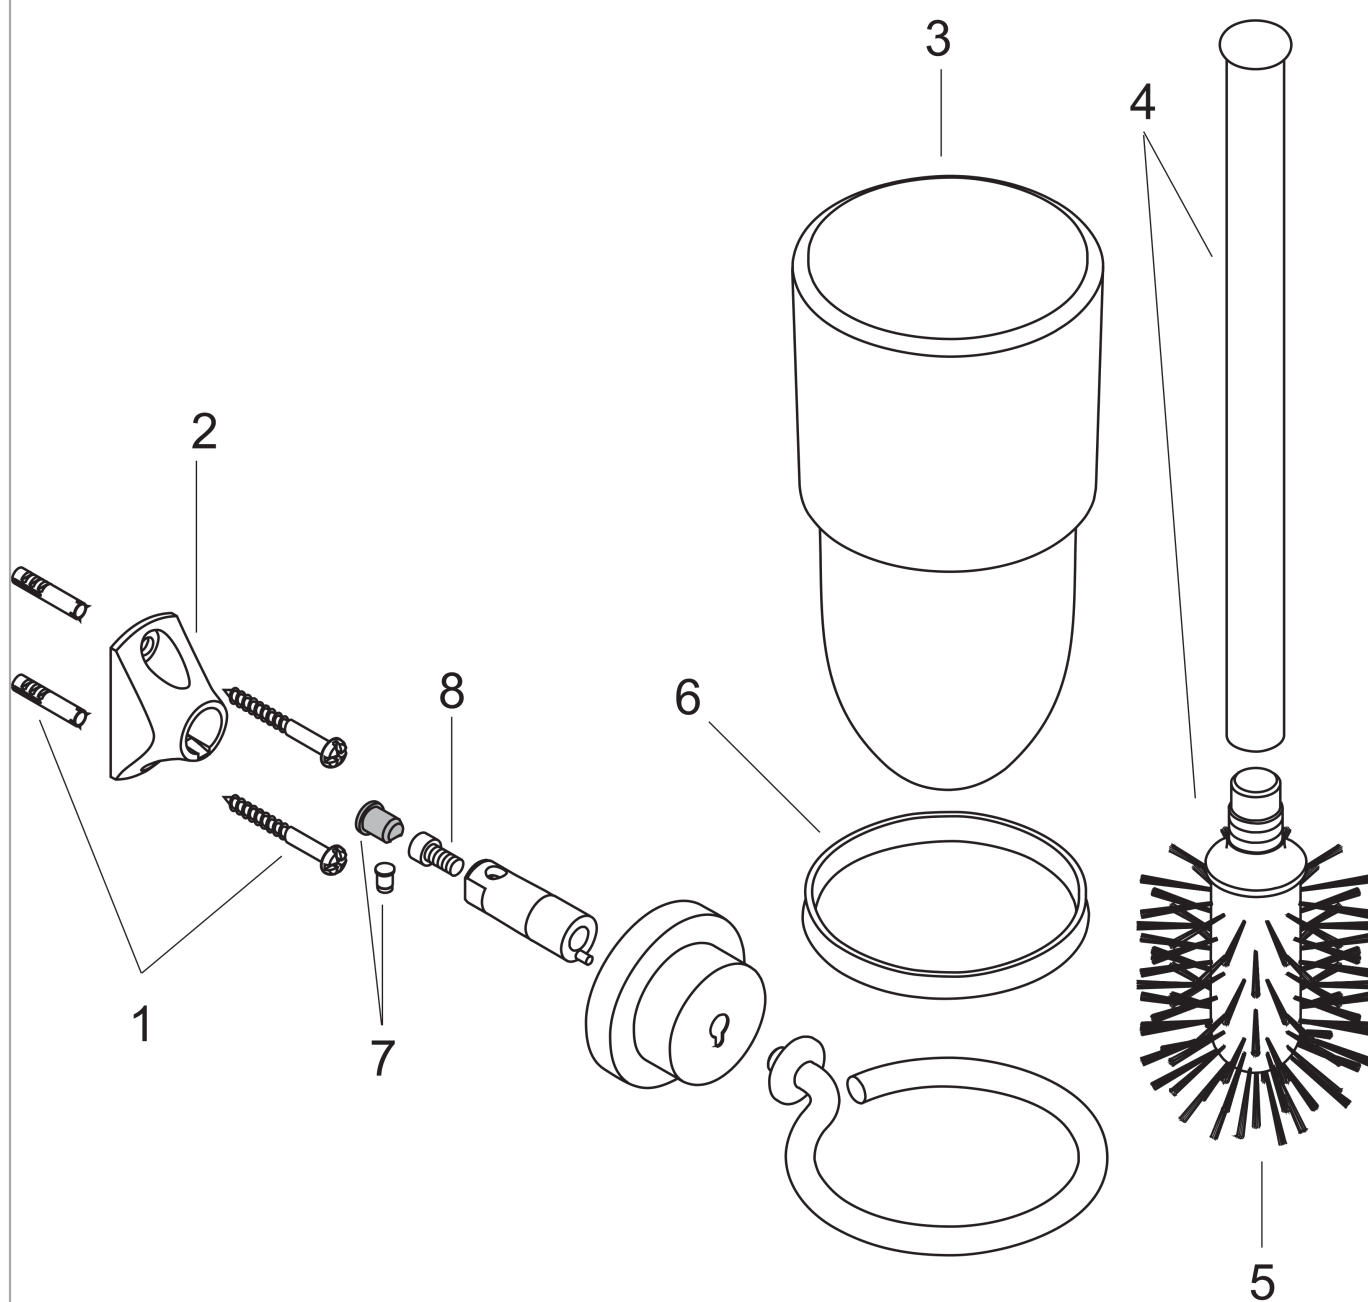

AXOR Citterio
AXOR Citterio Toilet Brush with Holder
Finishes : **brushed nickel** Part no. : **41735820**

Description

Features

- Metal holder
- Crystal glass
- Wall-mounted

Product image

Scale drawing

AXOR Citterio
AXOR Citterio Toilet Brush with Holder
Finishes : **brushed nickel** Part no. : **41735820**

Exploded drawing

Year of production: >04/07

AXOR Citterio
AXOR Citterio Toilet Brush with Holder
 Finishes : **brushed nickel** Part no. : **41735820**

Spare parts list

Year of production: >04/07

Pos.	Description	Part no.	PC	PU
1	mounting set	40915000	0	1
2	support element	96341000	0	1
3	glass cup on its own	41085000	0	1
4	stick with brush	40089820	0	1
5	WC-brush white	40088000	0	1
6	plastic ring	97591XXX	0	-
7	pin	97546XXX	0	-
8	hexagon socket screw M4x10	97661000	0	1