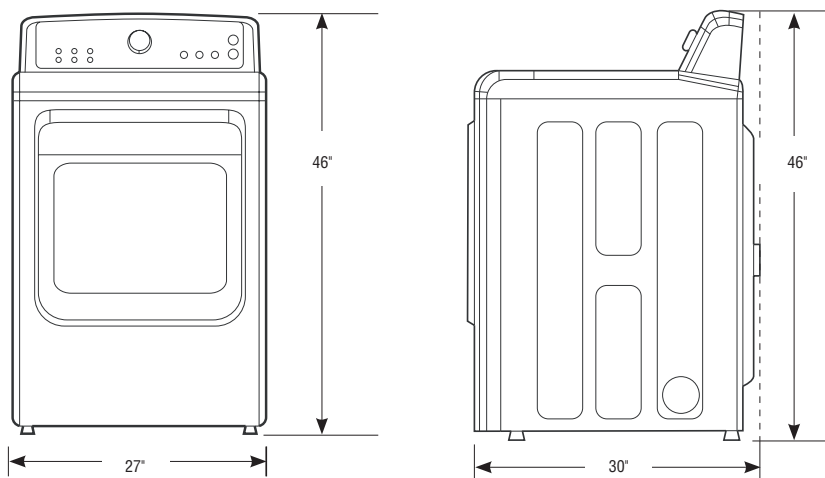

Dimensions

SAMSUNG

Actual color may vary. Design, specifications, and color availability are subject to change without notice. Non-metric weights and measurements are approximate.

©2015 Samsung Electronics America, Inc. 85 Challenger Road, Ridgefield Park, NJ 07660. Tel: 800-SAMSUNG. samsung.com. Samsung is a registered trademark of Samsung Electronics Co., Ltd.