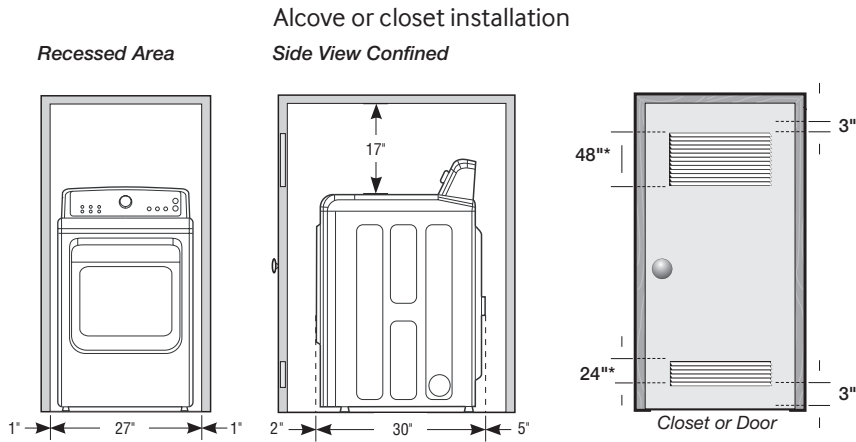

DV52J8700EP

Samsung Top-Load Electric Dryer

Installing Your Dryer

Minimum clearances for closets and alcoves:

Sides – 1"
Top – 17"
Rear – 5"
Closet Front – 2"

The closet front must have two unobstructed air openings for a combined minimum total area of 72" with 3" minimum clearance on the top and bottom. A louvered door with equivalent space clearance is acceptable.

*Required spacing
(External exhaust elbow
requires additional space.)

7.4 cu. ft. Capacity

4-Way Venting

15 Preset Dry Cycles:

Steam Refresh, Steam Sanitize, Steam Wrinkle Away, Normal, Eco Normal, Heavy Duty, Towels, Permanent Press, Bedding, Delicates, Wool, Active Wear, Time Dry, Air Fluff, Quick Dry

11 Options:

Mixed Load Bell, Wrinkle Prevent, Rack Dry, Adjust Time Up, Adjust Time Down, My Cycle, Child Lock, Sound On/Off, Anti-Static, Eco Dry, Smart Care, Drum Light

5 Temperature Settings:

High, Medium, Medium Low, Low, Extra Low

5 Dry Levels:

Very Dry, More Dry, Normal Dry, Less Dry, Damp Dry

2 Signal Level Settings:

On/Off

Warranty

One (1) Year All Parts and Labor
Two (2) Years Control Board

Product Dimensions & Weight (WxHxD)

Dimensions: 27" x 46" x 30"

Weight: 125.7 lbs

Shipping Dimensions & Weight (WxHxD)

Dimensions: 29 1/2" x 48 3/16" x 31 3/16"

Weight: 134.5 lbs

Electric

Platinum
White

Model

DV52J8700EP
DV52J8700EW

UPC Code

887276095790
887276095813

Gas

Platinum
White

Model

DV52J8700GP
DV52J8700GW

UPC Code

887276095820
887276095837

Matching Washer

Platinum
White

WA52J8700AP
WA52J8700AW

887276095882
887276095899