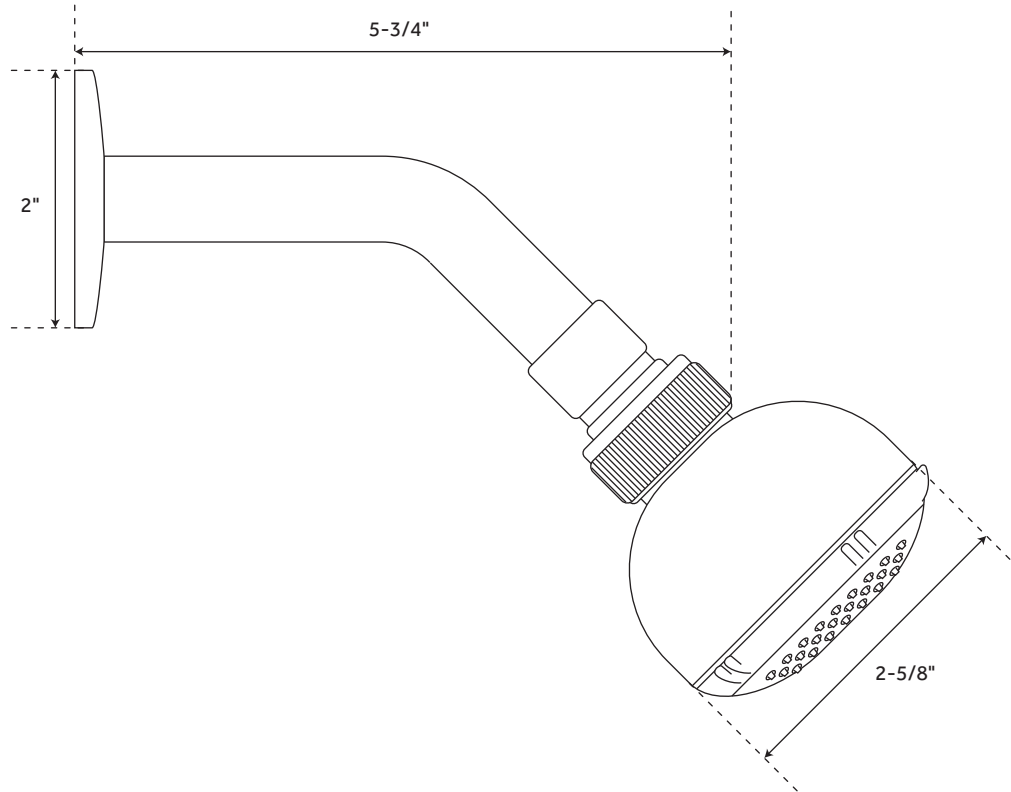

GLENLEY

SOLID BRASS SHOWER HEAD WITH STANDARD ARM

SKU: 938359

FEATURES

Material: Brass
Shape: Round
Installation Type: Wall Mount
Assembly Required: No
Shower Head Installation Type: Wall
Shower Head Diameter: 2-5/8"
Shower Head Spray: Single Function
Shower Arm Included: Yes
Shower Arm Extension: 5-3/4"
Shower Arm Height: 2"
Shower Head IPS: 1/2"
Shower Head Swivel: Yes