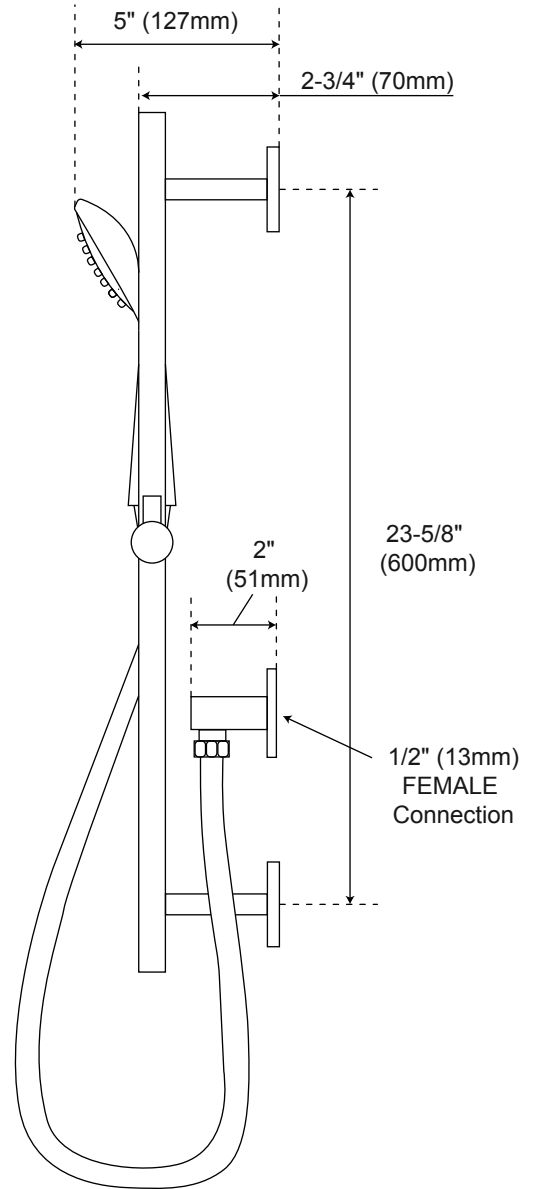

HINSON TUB & SHOWER SET

WITH SLIDE BAR

SPECIFICATIONS

CONTENTS

Diverter.....	2
Handshower.....	3
Overhead Shower Head.....	4
Tub Spout.....	5

Diverter

Front

Side

All product dimensions are nominal.

Handshower

Front

Side

All product dimensions are nominal.

Body Sprays

Front

Side

All product dimensions are nominal.

Tub Spout

Side

All product dimensions are nominal.

Diverter

(back)

All product dimensions are nominal.