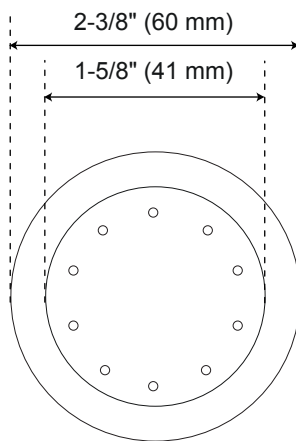

HINSON TUB & SHOWER SET

WITH SLIDE BAR

SPECIFICATIONS

CONTENTS

Diverter.....	2
Handshower.....	3
Overhead Shower Head.....	4
Tub Spout.....	5

Diverter

Front

Side

All product dimensions are nominal.

Handshower

Front

Side

All product dimensions are nominal.

Body Sprays

Front

Side

All product dimensions are nominal.

Tub Spout

Side

All product dimensions are nominal.

Diverter

(back)

All product dimensions are nominal.