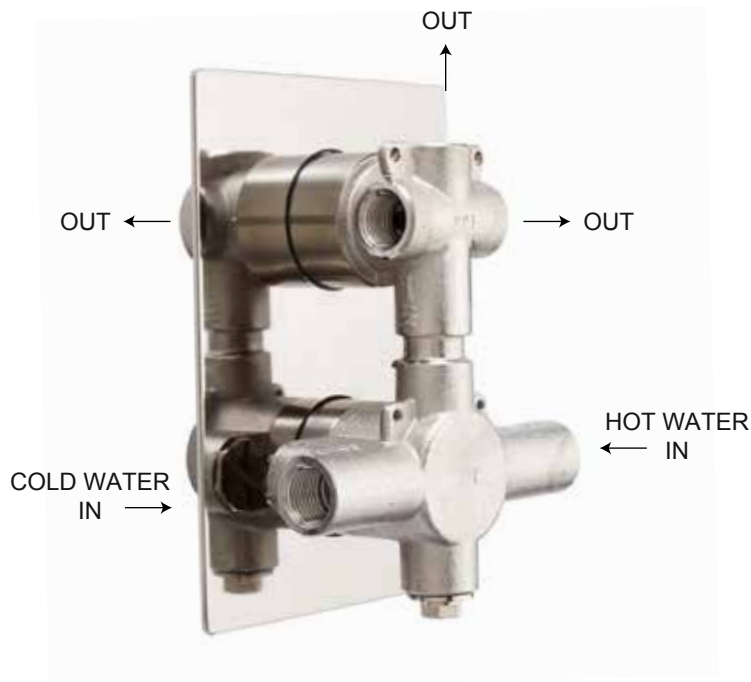

HINSON TUB & SHOWER SET

WITH SLIDE BAR

SPECIFICATIONS

CONTENTS

Diverter.....	2
Handshower.....	3
Overhead Shower Head.....	4
Tub Spout.....	5

Diverter

Front

Side

All product dimensions are nominal.

Handshower

Front

Side

All product dimensions are nominal.

Body Sprays

Front

Side

All product dimensions are nominal.

Tub Spout

Side

All product dimensions are nominal.

Diverter

(back)

All product dimensions are nominal.