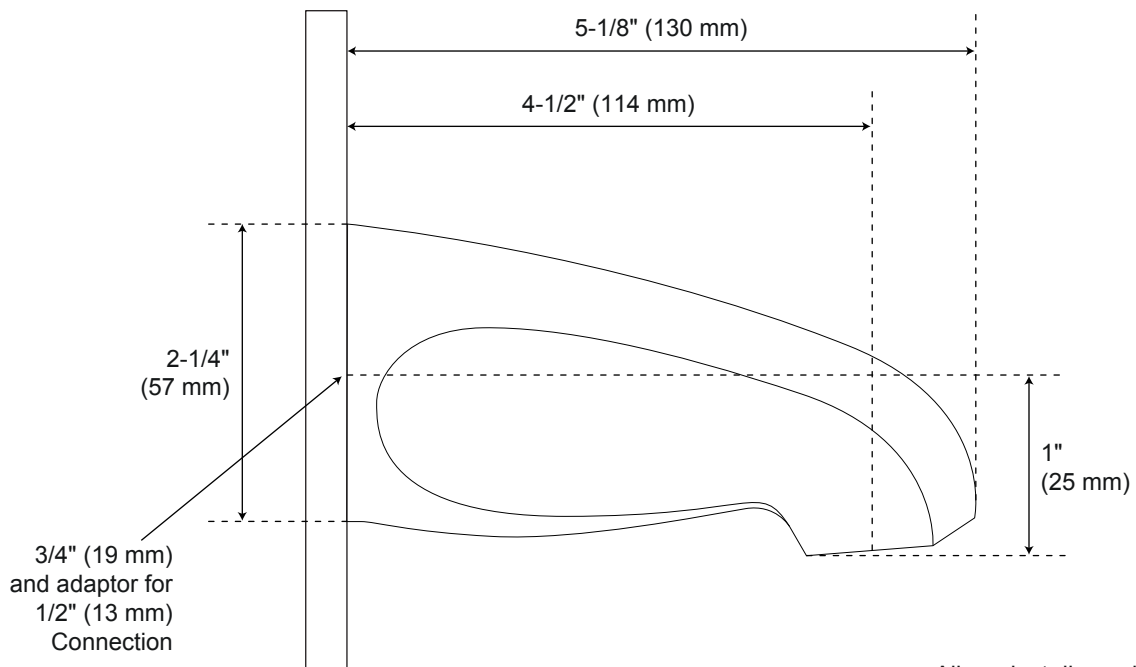

HINSON TUB & SHOWER SET

WITH SLIDE BAR

SPECIFICATIONS

CONTENTS

Diverter.....	2
Handshower.....	3
Overhead Shower Head.....	4
Tub Spout.....	5

Diverter

Front

Side

All product dimensions are nominal.

Handshower

Front

Side

All product dimensions are nominal.

Body Sprays

Front

Side

All product dimensions are nominal.

Tub Spout

Side

All product dimensions are nominal.

Diverter

(back)

All product dimensions are nominal.