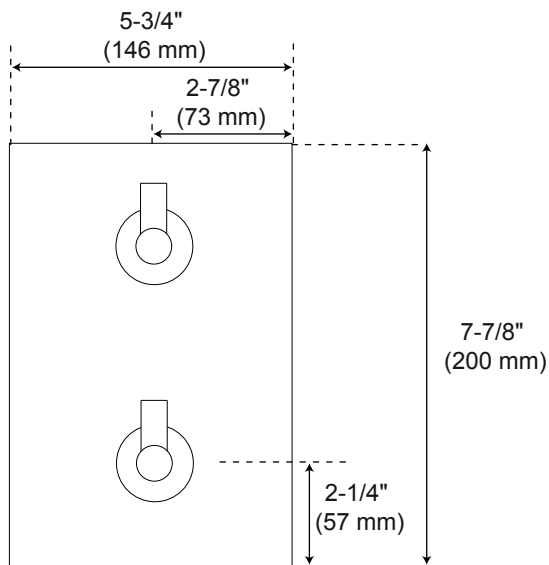

HINSON TUB & SHOWER SET

WITH SLIDE BAR

SPECIFICATIONS

CONTENTS

Diverter.....	2
Handshower.....	3
Overhead Shower Head.....	4
Tub Spout.....	5

Diverter

Front

Side

All product dimensions are nominal.

Handshower

Front

Side

All product dimensions are nominal.

Body Sprays

Front

Side

All product dimensions are nominal.

Tub Spout

Side

All product dimensions are nominal.

Diverter

(back)

All product dimensions are nominal.