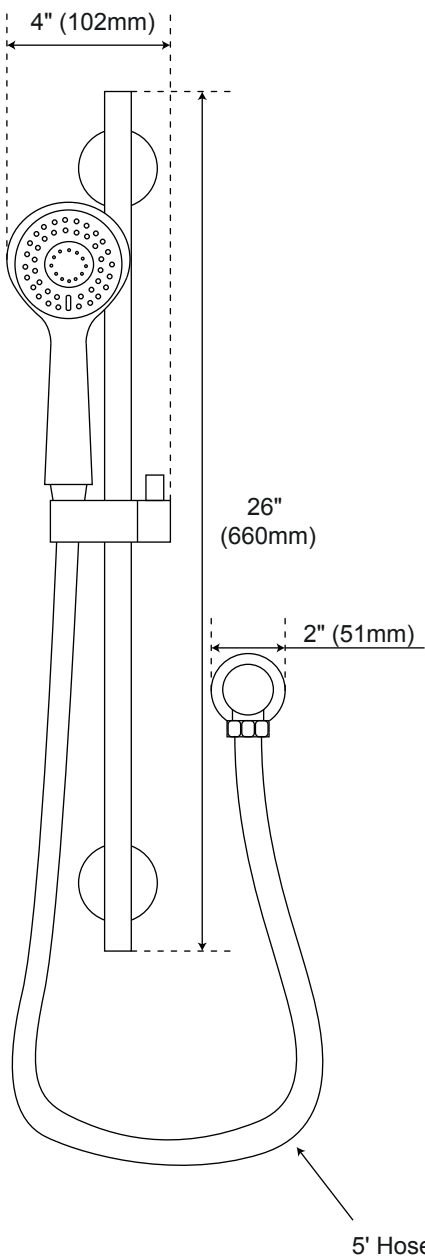

HINSON TUB & SHOWER SET

WITH SLIDE BAR

SPECIFICATIONS

CONTENTS

Diverter.....	2
Handshower.....	3
Overhead Shower Head.....	4
Tub Spout.....	5

Diverter

Front

Side

All product dimensions are nominal.

Handshower

Front

Side

All product dimensions are nominal.

Body Sprays

Front

Side

All product dimensions are nominal.

Tub Spout

Side

All product dimensions are nominal.

Diverter

(back)

All product dimensions are nominal.