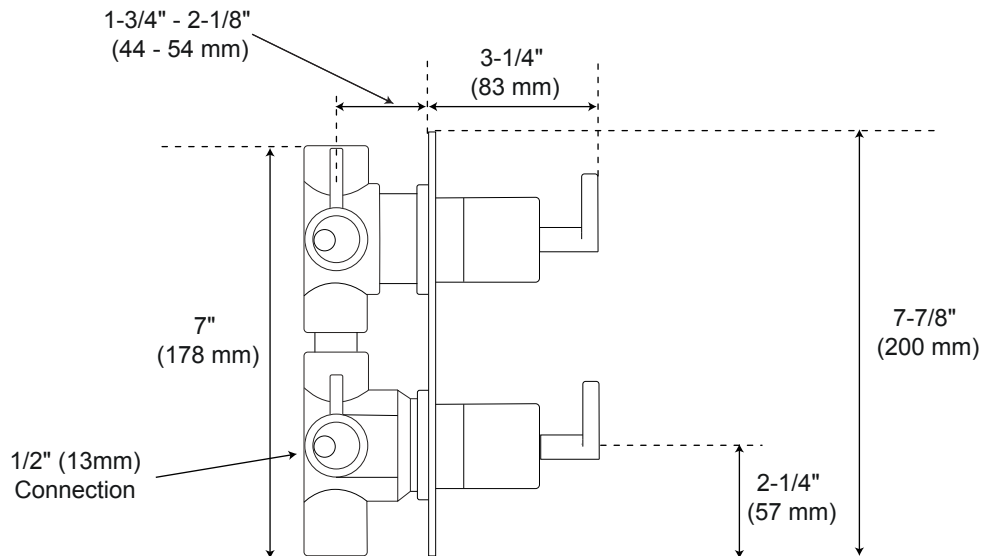

HINSON TUB & SHOWER SET

WITH SLIDE BAR

SPECIFICATIONS

CONTENTS

Diverter.....	2
Handshower.....	3
Overhead Shower Head.....	4
Tub Spout.....	5

Diverter

Front

Side

All product dimensions are nominal.

Handshower

Front

Side

All product dimensions are nominal.

Body Sprays

Front

Side

All product dimensions are nominal.

Tub Spout

Side

All product dimensions are nominal.

Diverter

(back)

All product dimensions are nominal.