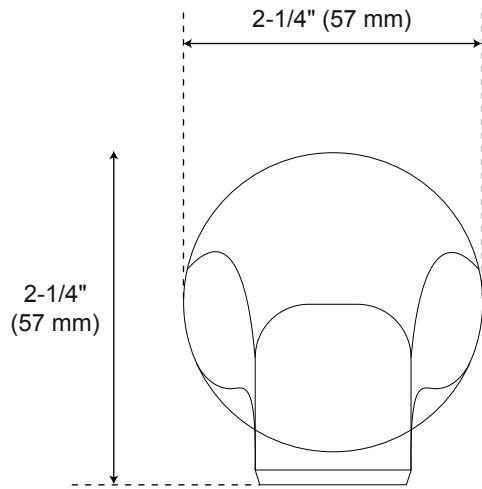

HINSON TUB & SHOWER SET

WITH SLIDE BAR

SPECIFICATIONS

CONTENTS

Diverter.....	2
Handshower.....	3
Overhead Shower Head.....	4
Tub Spout.....	5

Diverter

Front

Side

All product dimensions are nominal.

Handshower

Front

Side

All product dimensions are nominal.

Body Sprays

Front

Side

All product dimensions are nominal.

Tub Spout

Side

All product dimensions are nominal.

Diverter

(back)

All product dimensions are nominal.