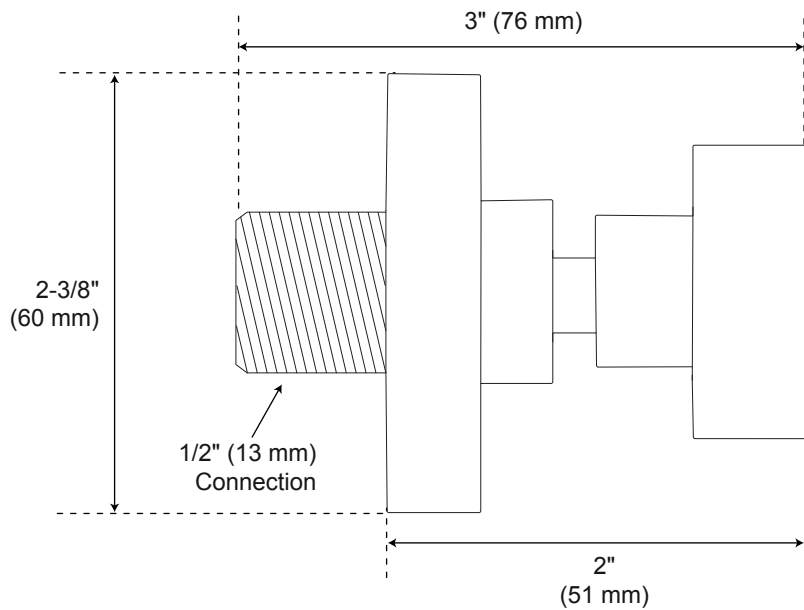

HINSON TUB & SHOWER SET

WITH SLIDE BAR

SPECIFICATIONS

CONTENTS

Diverter.....	2
Handshower.....	3
Overhead Shower Head.....	4
Tub Spout.....	5

Diverter

Front

Side

All product dimensions are nominal.

Handshower

Front

Side

All product dimensions are nominal.

Body Sprays

Front

Side

All product dimensions are nominal.

Tub Spout

Side

All product dimensions are nominal.

Diverter

(back)

All product dimensions are nominal.