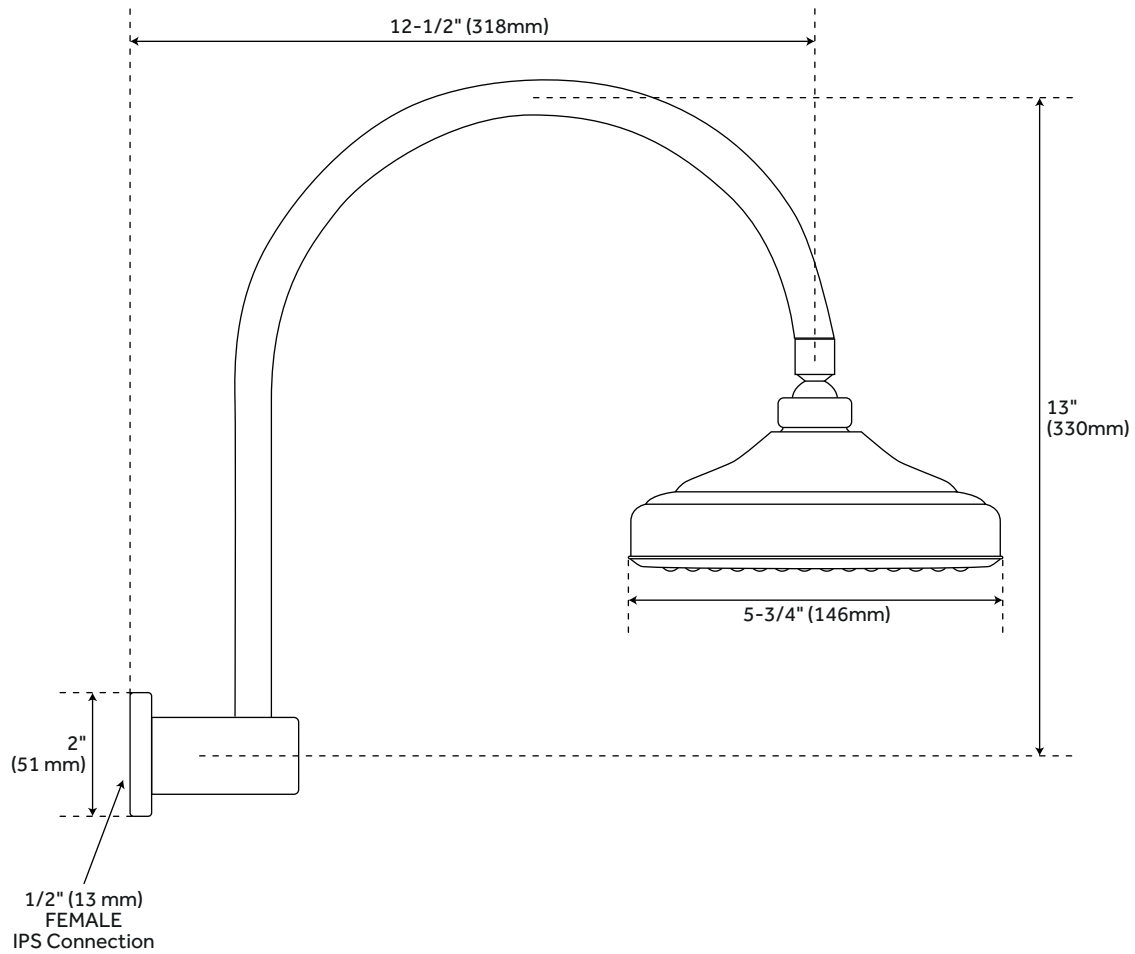

## RAINFALL SHOWER HEAD WITH MODERN ARM

SKU: 928154

### FEATURES

Material: Brass  
Shape: Round  
Installation Type: Wall Mount  
Assembly Required: No  
Shower Head Installation Type: Wall  
Shower Head Diameter: 5-3/4"  
Shower Head Spray: Rainfall  
Shower Arm Included: Yes  
Shower Arm Height: 13"  
Shower Arm Extension: 12-1/2"  
Shower Head IPS: 1/2"  
Shower Head Swivel: Yes  
Base Plate Diameter: 2"