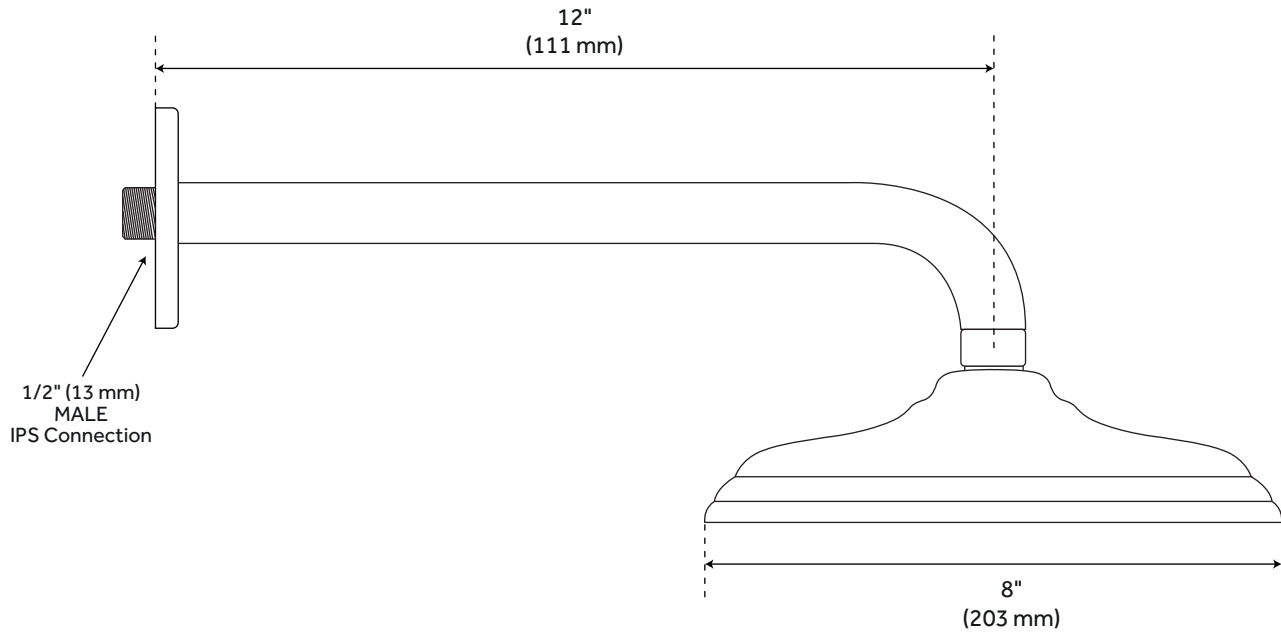

PINECREST

RAINFALL SHOWER HEAD & ARM

SKU: 948095

FEATURES

Installation Type: Wall Mount
Assembly Required: No
Shower Head Diameter: 8"
Shower Arm Included: Yes
Shower Arm Extension: 12"
Shower Head Swivel: Yes
Shower Head Flow Rate: 1.8

CODES/STANDARDS

cUPC
ASME A112.18.1/CSA B125.1
CEC Listed

SIGNATURE HARDWARE LIFETIME WARRANTY

See website for warranty information

All product dimensions are nominal.

REVISED 12/04/2019
CODE: SHRSA120CP, SHRS820TGCP, SHRSA120PN, SHRS820TGPN