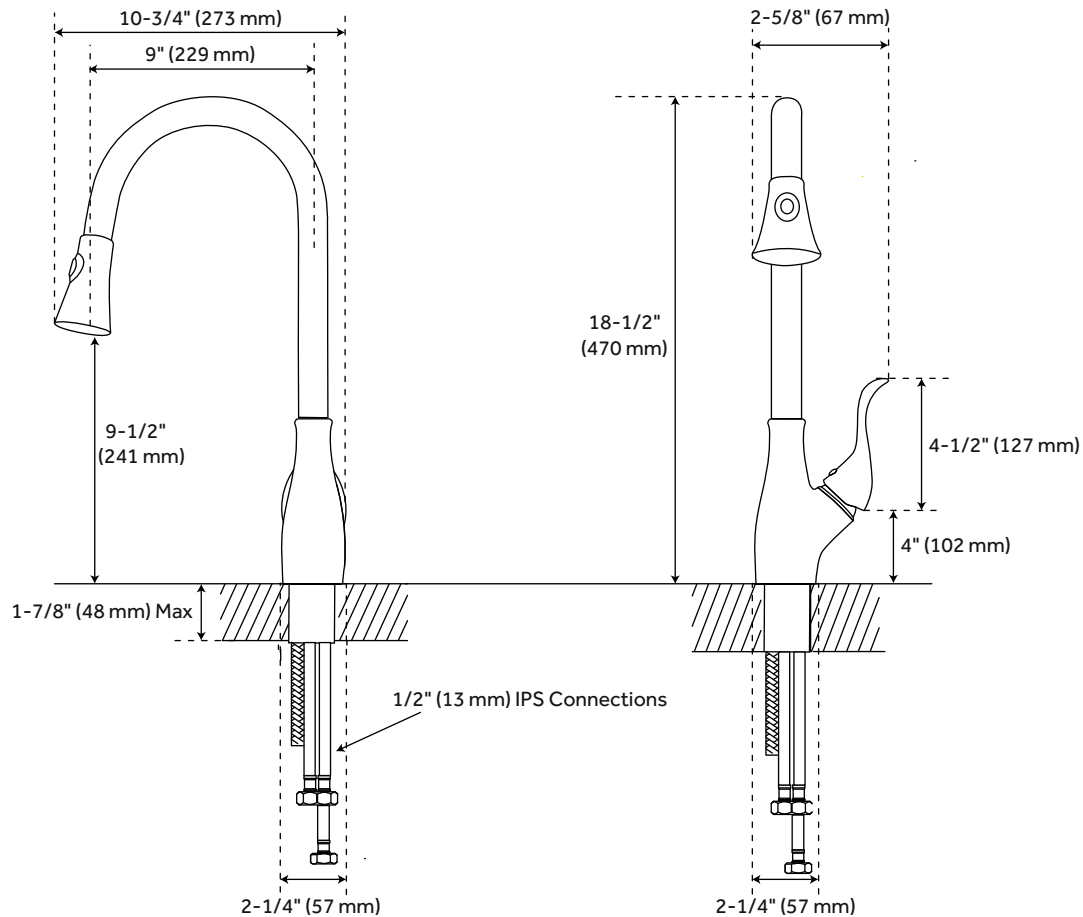

LORENZ

SINGLE-HOLE PULL-DOWN KITCHEN FAUCET

SKU: 938459

FEATURES

Installation Type: Single-Hole
Faucet Holes: 1
Hand Sprayer Material: ABS
Max. Countertop Thickness: 1-7/8"
Handle Type: Lever
Faucet Material: Brass
Length: 2-5/8"
Width: 10-3/4"
Height: 18-1/2"
Height To Spout: 9-1/2"
Spout Reach: 9"
Swivel Spout: Yes
Base Plate Length: 2-1/4"
Base Plate Width: 2-1/4"
Handle Length: 4-1/2"
Height to Bottom of Handle: 4"
Ceramic Disc Cartridges: Yes
Hot and Cold Indicators: Yes
Drain Included: No
Maximum Flow Rate: 1.8 gpm
(gallons per minute)

CODES/STANDARDS

cUPC
NSF/ANSI 61
ASME A112.18.1/CSA B125.1
NSF/ANSI 372

SIGNATURE HARDWARE LIFETIME WARRANTY

See website for warranty information

All product dimensions are nominal.

REVISED 09/20/2018