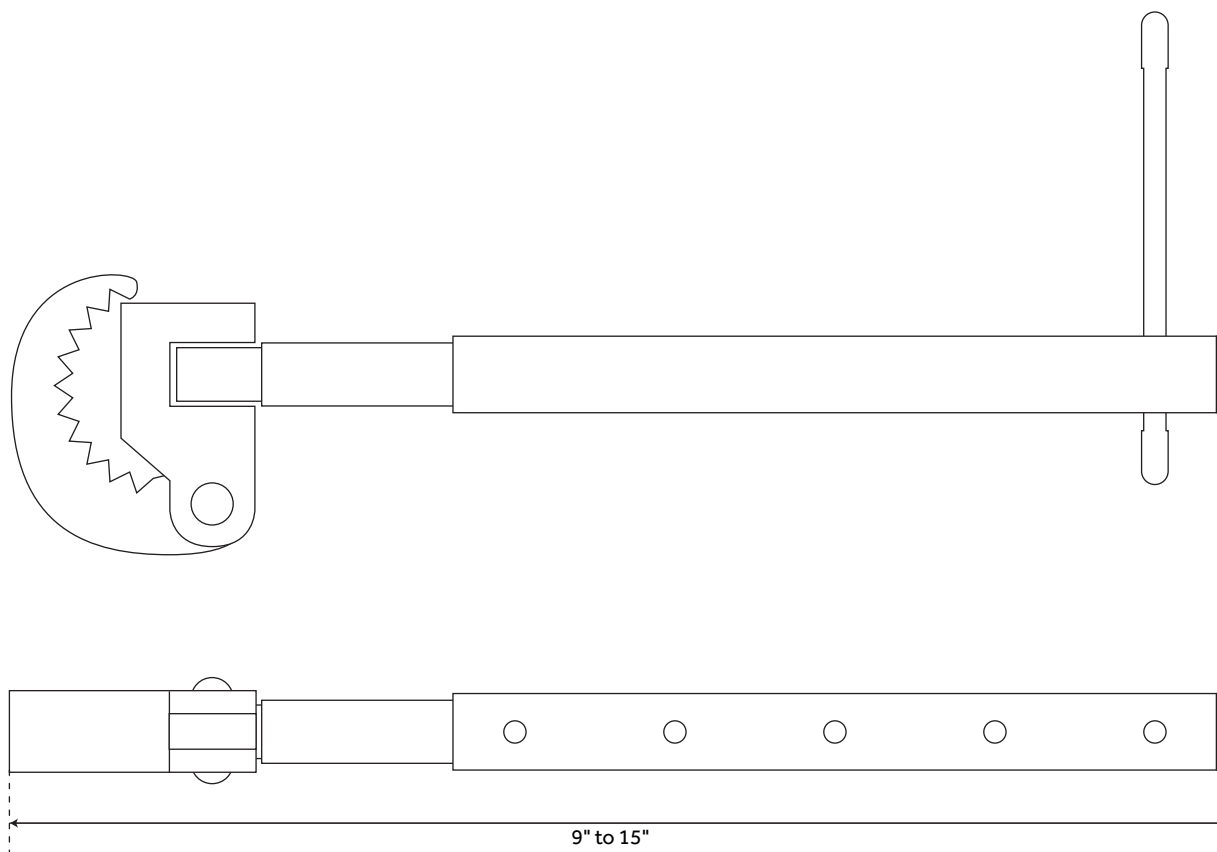

# TELESCOPING

## BASIN WRENCH

SKU: 143403

### FEATURES

- Length (Adjustable): 9" to 15"
- Spring Loaded Reversible Jaws
- Fits Basin and Toilet Nuts