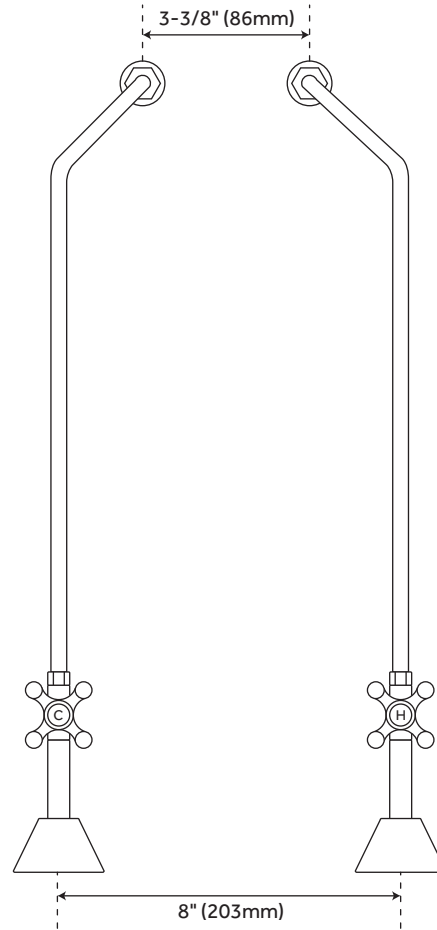

# DOUBLE OFFSET

TUB SUPPLIES WITH CROSS HANDLE VALVES FOR THREADED PIPE

SKU: 900515

## FEATURES

- Material: Brass
- Centers At Floor: 8"
- Centers At Faucet: 3-3/8"
- Double offset 1/2" solid brass tubing fits standard leg tub installation
- Includes nuts, deluxe cast brass floor escutcheons, and washers
- Threaded Kit includes two 1/2" x 3" nipples
- Fits 1/2" threaded pipe
- Valves have four-ball cross handles with porcelain insets