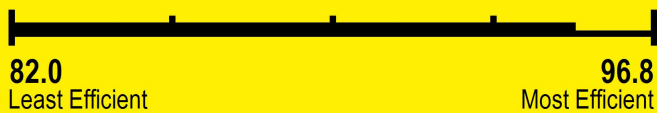

# ENERGYGUIDE

Boiler  
Water  
Natural Gas, Propane Gas

RINNAI  
Model M120S

Efficiency Rating (AFUE)\*

95.0

Range of Similar Models  
\* Annual Fuel Utilization Efficiency

For energy cost info, visit  
[productinfo.energy.gov](http://productinfo.energy.gov)