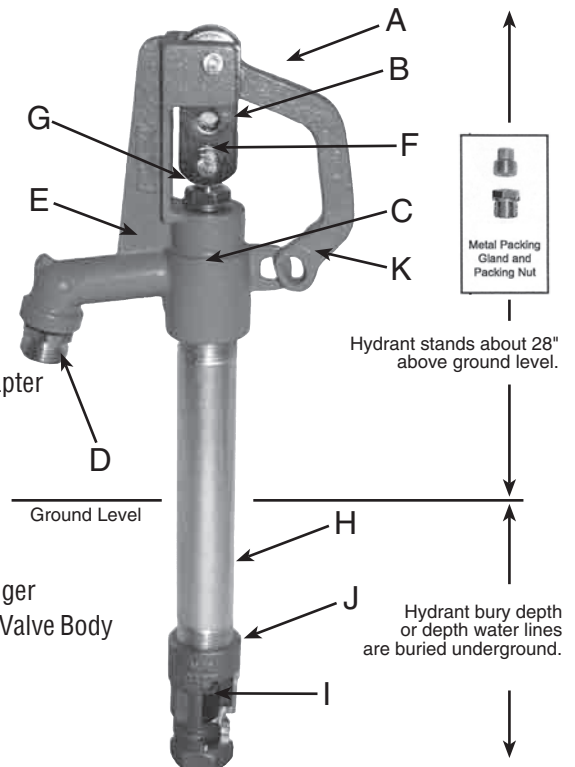

PFXEM Series Frost Proof Yard Hydrants

Product Features

- Lever control with variable flow
- Heavy-duty solid no lead brass hose adapter
- Pipe and rod are galvanized to prevent rust
- Head and lever can be padlocked when not in use to prevent unauthorized use
- Metal gland and packing nut included
- Drains below the frost line once hydrant is shut off
- Inlet: 3/4" NPT in no lead brass casting
- Outlet: 3/4" no lead brass hose thread
- Graphite packing
- Steel and molded rubber plunger made of self-lubricating material
- 1" galvanized pipe
- Overall length is 28" plus bury depth (bury depth is stenciled on pipe)

Made in U.S.A.

© 2015 Ferguson Enterprises, Inc. All Rights Reserved

PFXEM SERIES

Low-Lead Compliant

- A - Lever Control
- B - Draw Straps
- C - Operating Rod
- D - Heavy-Duty Solid No Lead Brass Hose Adapter
- E - Heavy Cast Iron Head
- F - Pivot Connector with Stainless Steel Bolt
- G - Packing Gland
- H - Galvanized Pipe
- I - Long-life One Piece Plunger
- J - Double Bypass No Lead Valve Body
- K - Locking Eye