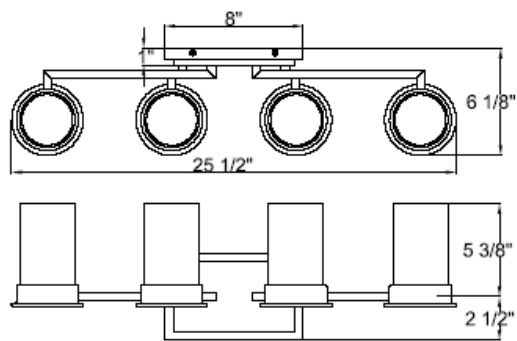

UL/CUL

Damp Location Only

- Backplate dimensions : L 8''x W5''xD 1''
- Wattage:

VL2152PC: Uses two 100W medium based lamps max

VL2153PC: Uses three 100W medium based lamps max

VL2154PC: Uses four 100W medium based lamps max

See dimensional drawing on back.

VL2152PC

VL2153PC

VL2154PC