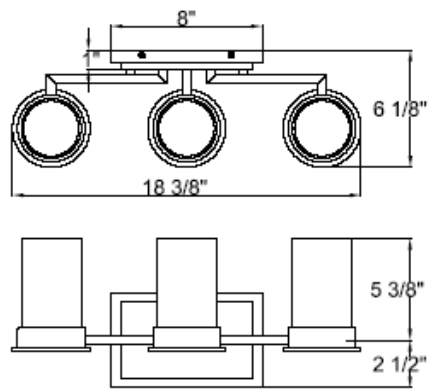

UL/CUL

Damp Location Only

- Backplate dimensions : L 8''x W5''xD 1''
- Wattage:

VL2152PC: Uses two 100W medium based lamps max

VL2153PC: Uses three 100W medium based lamps max

VL2154PC: Uses four 100W medium based lamps max

See dimensional drawing on back.

VL2152PC

VL2153PC

VL2154PC