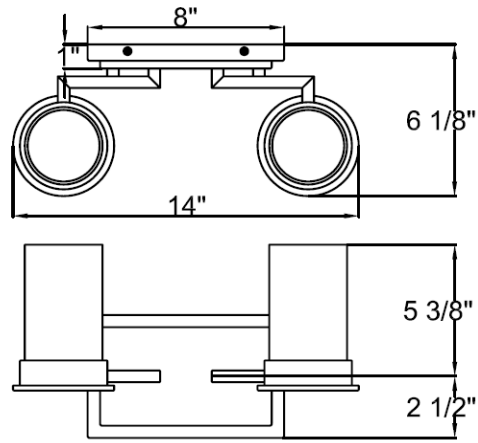

UL/CUL

Damp Location Only

- Backplate dimensions : L 8''x W5''xD 1''
- Wattage:

VL2152PC: Uses two 100W medium based lamps max

VL2153PC: Uses three 100W medium based lamps max

VL2154PC: Uses four 100W medium based lamps max

See dimensional drawing on back.

VL2152PC

VL2153PC

VL2154PC