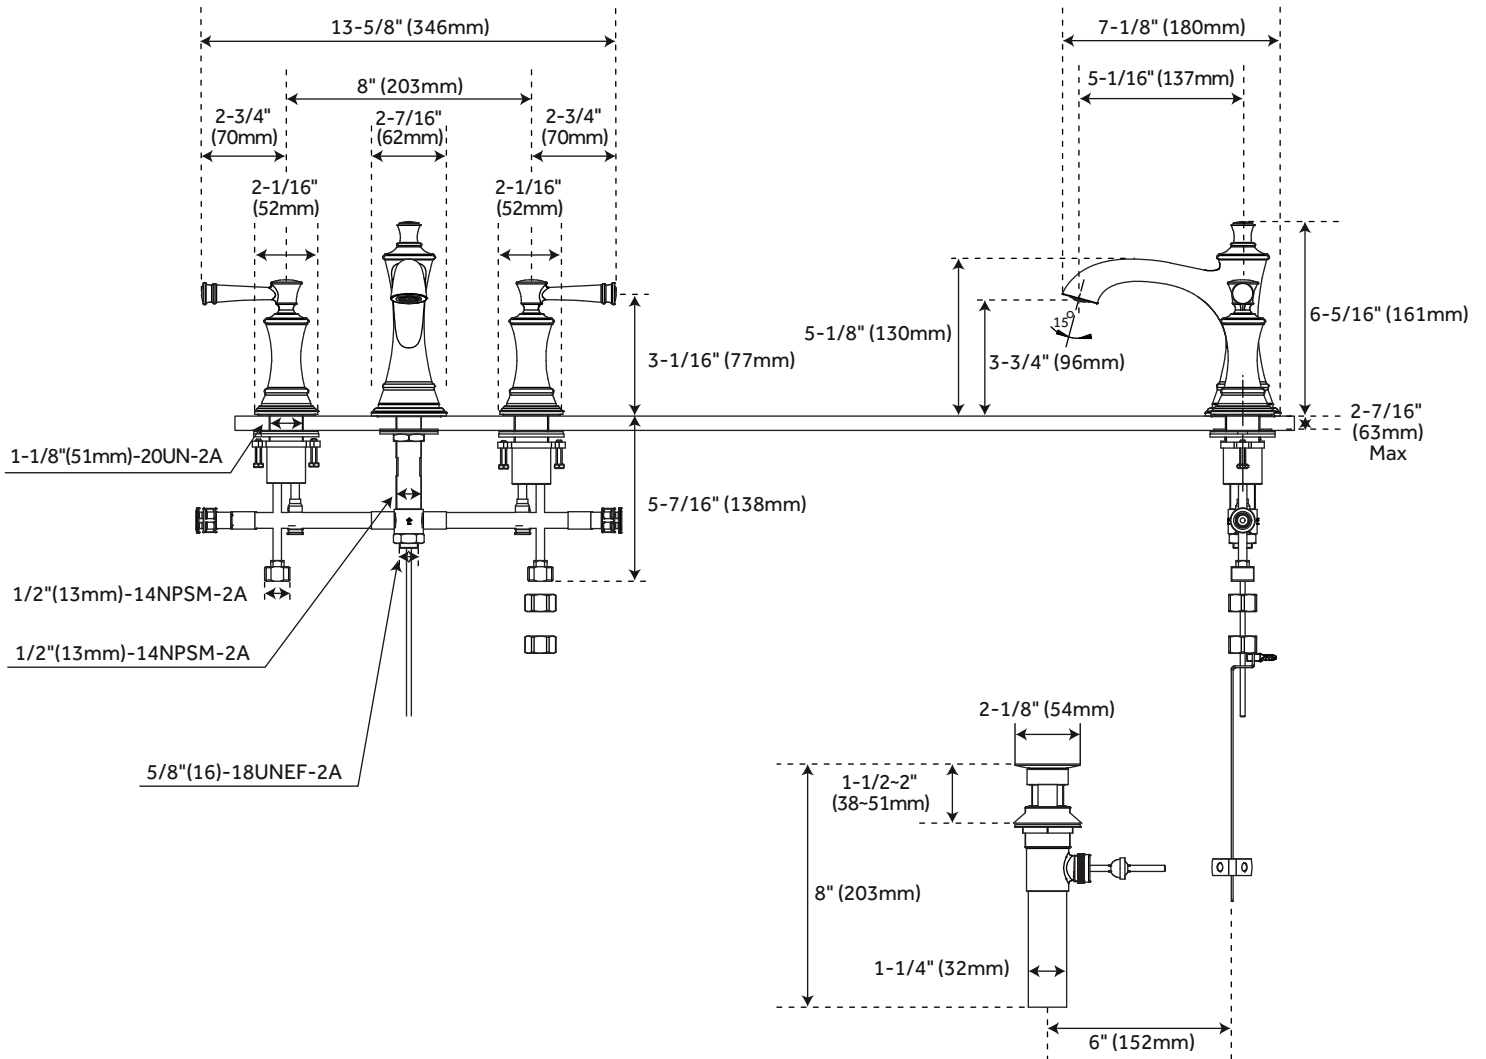

BEASLEY

WIDESPREAD BATHROOM FAUCET

SKU: 948585

FEATURES

Design: Modern

Drain is only compatible with sinks that have an overflow.

Requires 3-hole installation.

SIGNATURE HARDWARE Lifetime Warranty

See website for detailed warranty information.

CONTENTS

FAUCET PAGE 2

REVISED 01/16/2020

BEASLEY

WIDESPREAD BATHROOM FAUCET

SKU: 948585

FEATURES

Installation Type: Widespread
 Max. Countertop Thickness: 2-7/16"
 Faucet Centers: 8"
 Handle Type: Lever
 Length: 13-5/8"
 Width: 7-1/8"
 Height: 6-5/16"
 Height To Spout: 3-3/4"
 Spout Reach: 5-5/16"
 Base Plate Diameter: 2-7/16"
 Handle Length: 2-3/4"
 Height to Bottom of Handle: 3-1/16"
 Ceramic Disc Cartridges: Yes
 Hot and Cold Indicators: No
 IPS: 1/2"
 Drain Included: Yes
 Fits Drain Hole Size: 1-1/2"
 Maximum Flow Rate: 1.2 gpm (gallons per minute)