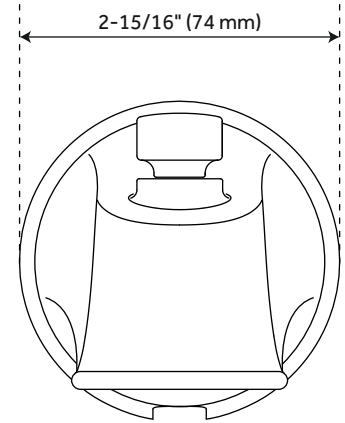

PENDLETON

TUB SPOUT WITH DIVERTER

SKU: 449844

FEATURES

Product Finish: Chrome
Material: Brass
Assembly Required: No
Installation Type: Wall
Base Plate Height: 2-15/16"
Base Plate Width: 2-15/16"
Tub Filler Spout Reach: 6-1/4"
NPT Connection: 1/2"
Slip-Fit Connection: 1/2"