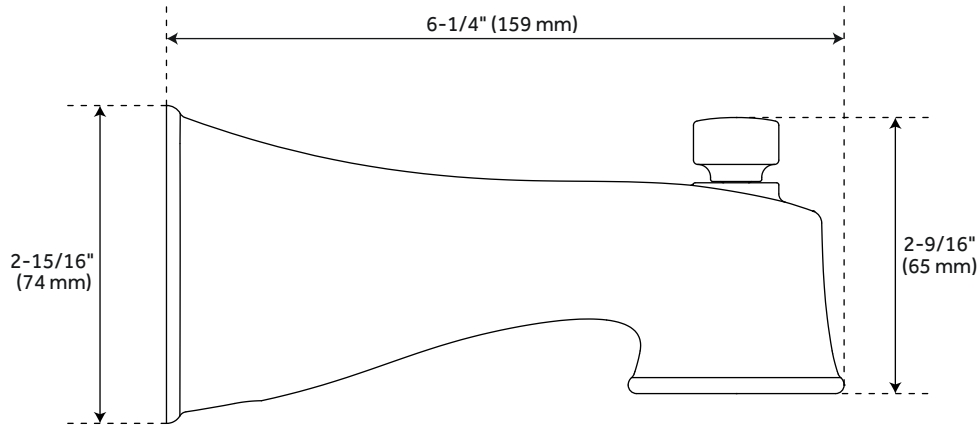

PENDLETON

TUB SPOUT WITH DIVERTER

SKU: 449844

FEATURES

Product Finish: Chrome
Material: Brass
Assembly Required: No
Installation Type: Wall
Base Plate Height: 2-15/16"
Base Plate Width: 2-15/16"
Tub Filler Spout Reach: 6-1/4"
NPT Connection: 1/2"
Slip-Fit Connection: 1/2"