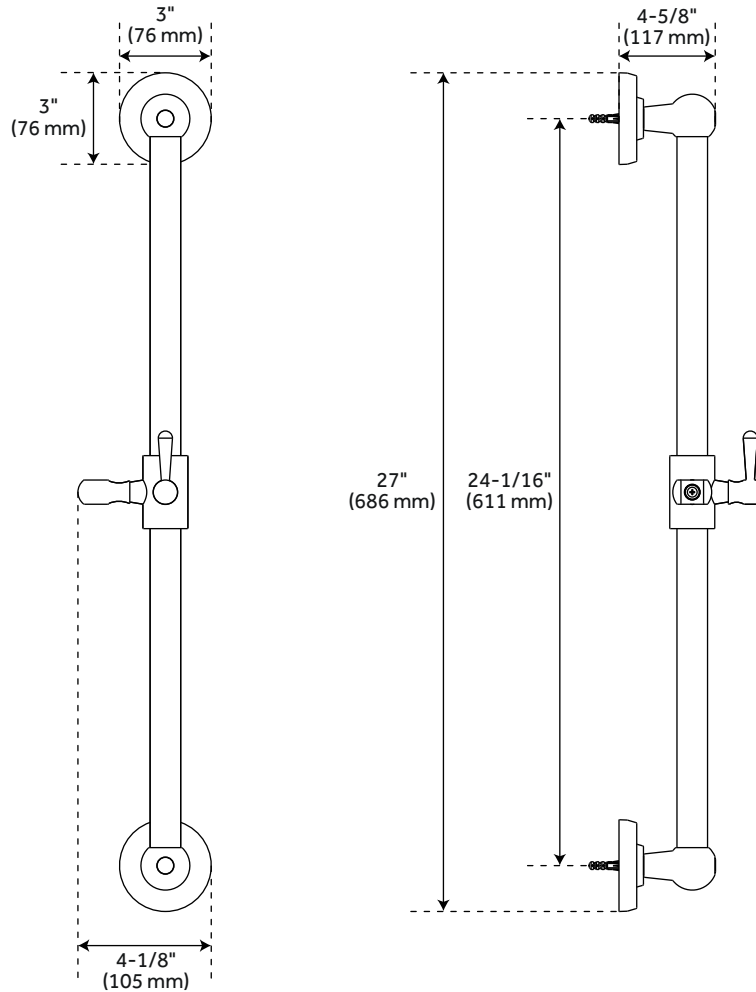

27" TRADITIONAL

SLIDE BAR FOR HAND SHOWER

SKU: 948918

FEATURES

Material: Brass
Handle Type: Lever
Length: 4-1/8"
Width: 4-5/8"
Height: 27"
Assembly Required: No
Installation Type: Wall Mount
Mounting Hardware Included: Yes
Base Plate Height: 3"
Base Plate Width: 3"

SIGNATURE HARDWARE LIFETIME WARRANTY

See website for warranty information

All dimensions and specifications are nominal and may vary. Use actual products for accuracy in critical situations.

REVISED 12/17/2019
Code: SHSB3010BN/SHSB3010CP
SHSB3010ORB/SHSB3010PN