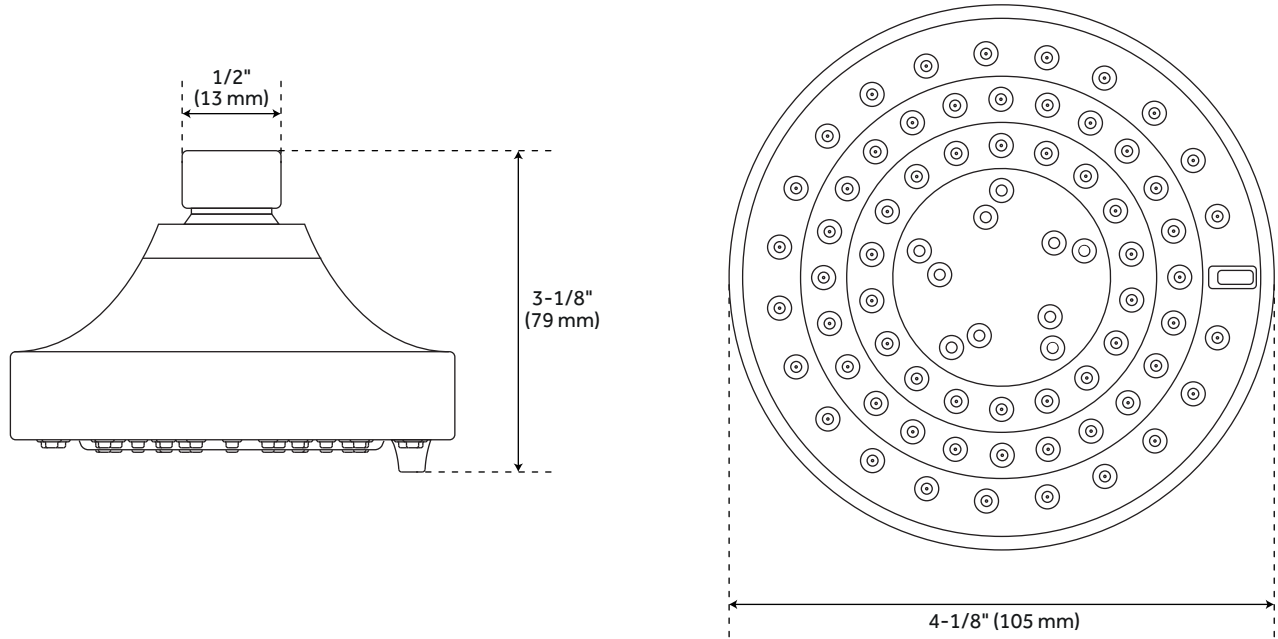

CONTEMPORARY

ROUND MULTIFUNCTION SHOWER HEAD

SKU: 948951

FEATURES

Shape: Round
Material: ABS
Features: Shower Head Only
Diameter: 4-1/8"
Height: 3-1/8"
Shower Head Spray: Multi-Function
Shower Head Swivel: Yes
Shower Head Flow Rate: 1.8 gpm
(6.8L/min) max @ 80 psi
3 Function Shower Head (Full Spray,
Massage Spray, Full &
Massage Spray)
Easy Clean Rubber Nozzles
Brass Ball Joint
Easy Installation
IPS: 1/2"