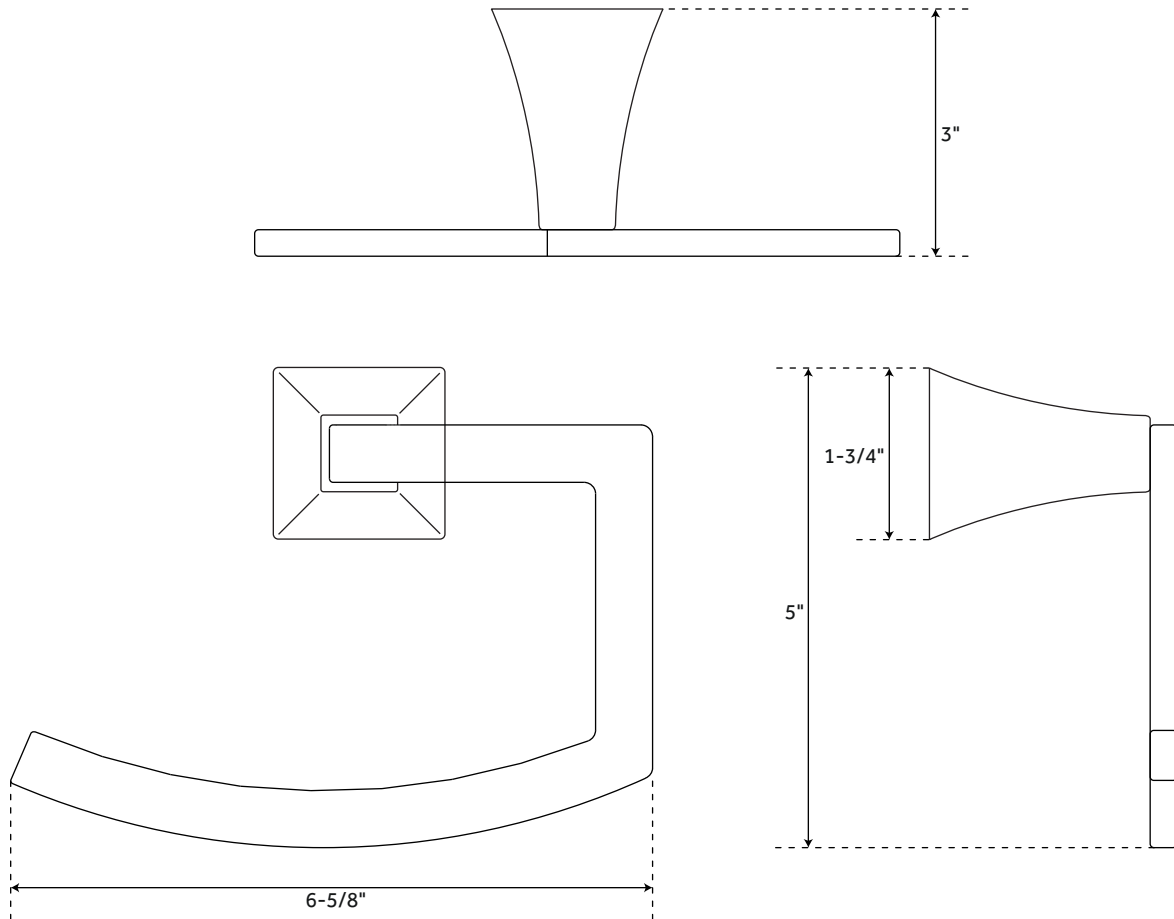

### FEATURES

Installation Type: Wall Mount  
Design: Modern  
Material: Zinc  
Length: 6-5/8"  
Height: 5"  
Depth: 3"  
Base Plate Length: 1-3/4"  
Base Plate Height: 1-3/4"  
Mounting Hardware Included: Yes  
Mounting Hardware Concealed: Yes  
Assembly Required: No