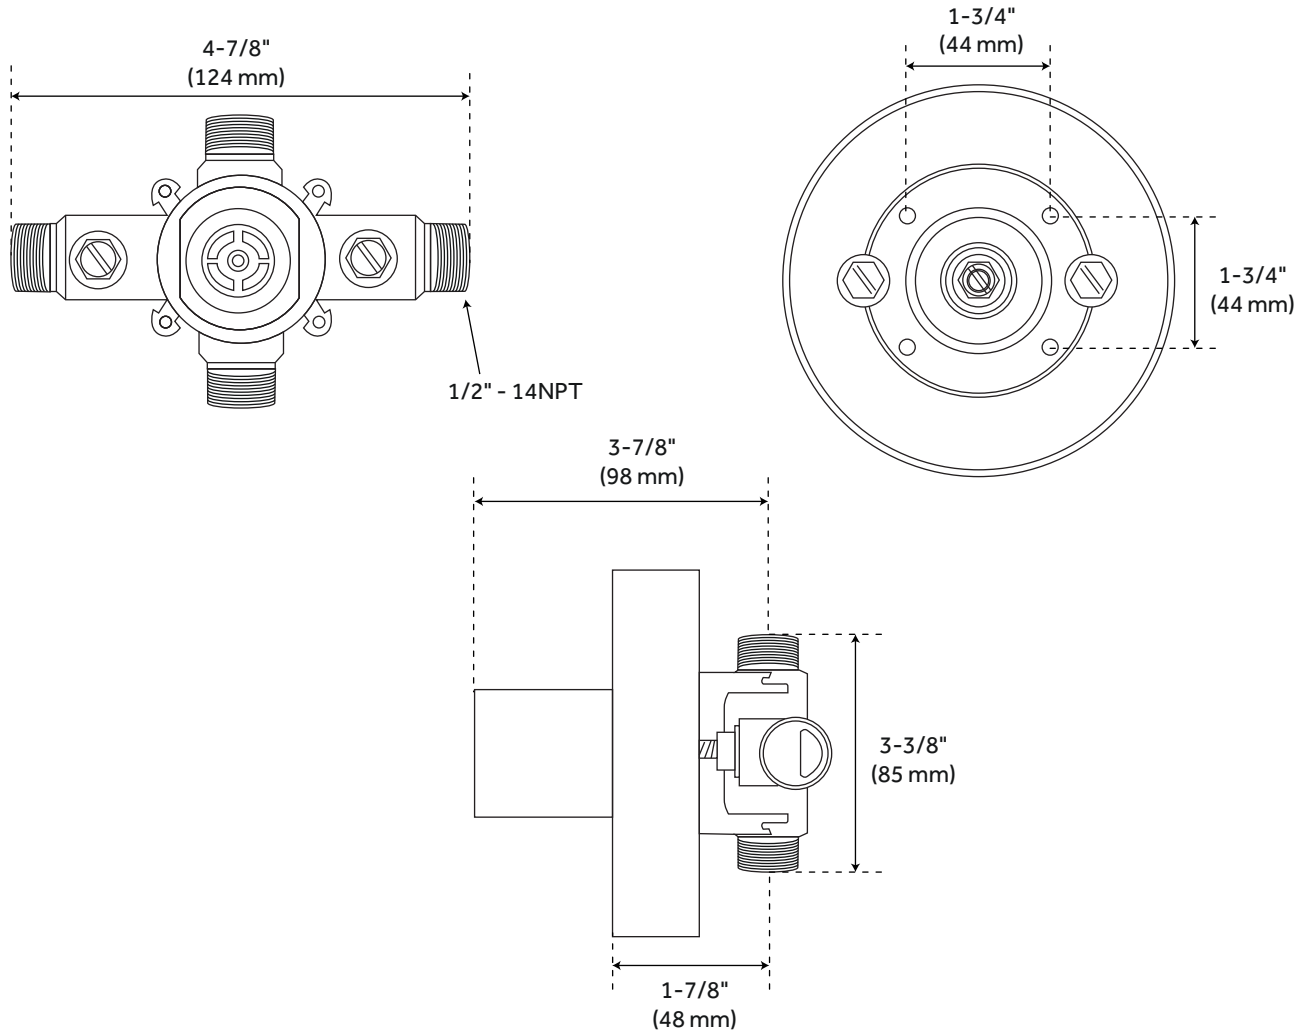

# PRESSURE BALANCE

## TUB & SHOWER ROUGH-IN VALVE

SKU: 446520

### FEATURES

Material: Bronze  
NPT Connection: 1/2"  
Compatible with Beasley, Boca Raton, Carraway, Edenton, Greyfield, Hibiscus, Key West, Pendleton, Pinecrest, Provincetown, Rigi, St. Martin and Vilamonte Pressure Balance Trims.