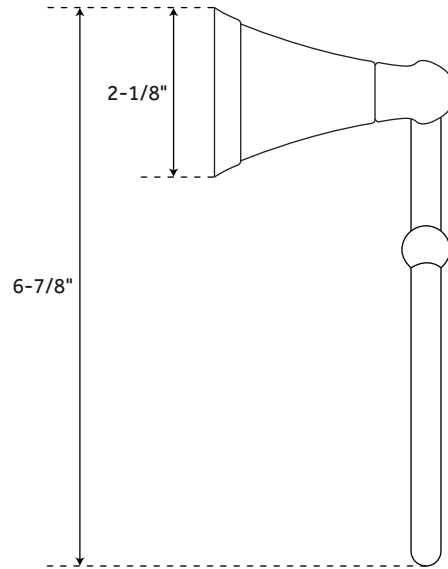

PROVINCETOWN

TOWEL RING

SKU: 948210

FEATURES

Installation Type: Wall Mount
Design: Transitional
Material: Zinc
Length: 6-1/8"
Height: 6-7/8"
Depth: 2-7/8"
Base Plate Diameter: 2-1/8"
Mounting Hardware Included: Yes
Mounting Hardware Concealed: Yes
Assembly Required: No