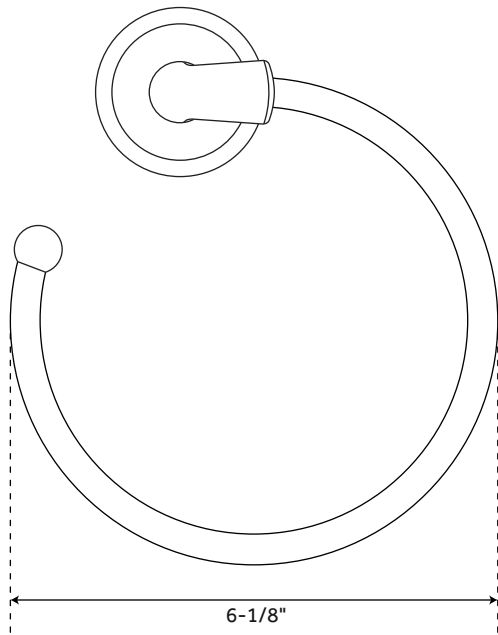

PROVINCETOWN

TOWEL RING

SKU: 948210

FEATURES

Installation Type: Wall Mount
Design: Transitional
Material: Zinc
Length: 6-1/8"
Height: 6-7/8"
Depth: 2-7/8"
Base Plate Diameter: 2-1/8"
Mounting Hardware Included: Yes
Mounting Hardware Concealed: Yes
Assembly Required: No