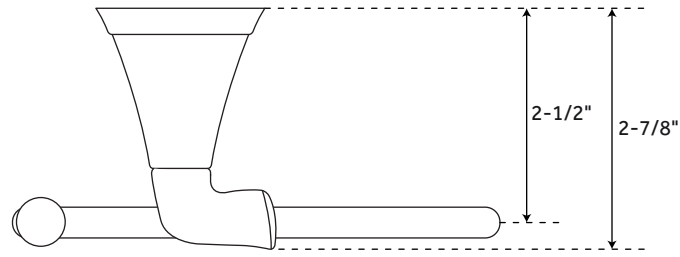

PROVINCETOWN

TOWEL RING

SKU: 948210

FEATURES

Installation Type: Wall Mount
Design: Transitional
Material: Zinc
Length: 6-1/8"
Height: 6-7/8"
Depth: 2-7/8"
Base Plate Diameter: 2-1/8"
Mounting Hardware Included: Yes
Mounting Hardware Concealed: Yes
Assembly Required: No