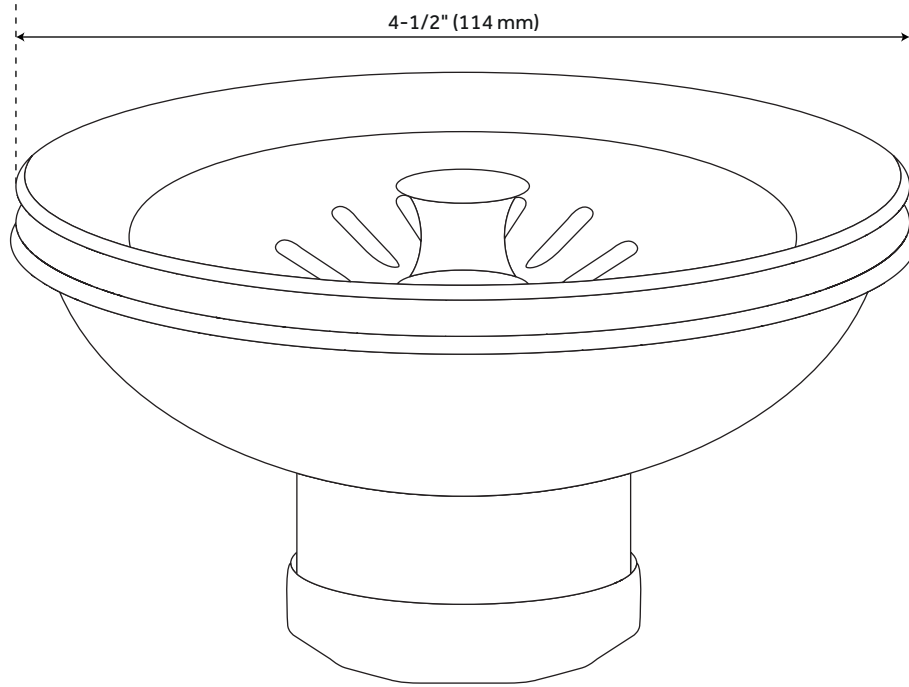

# SLOTTED STRAINER BASKET

WITH LIFT STOPPER 3-1/2"

SKU: 948017

## FEATURES

Material: Brass  
Fits Sinks Up To 1-3/16" Thick  
Intended For Use With 3-1/2"  
Drain Opening.  
Diameter: 4-1/2"