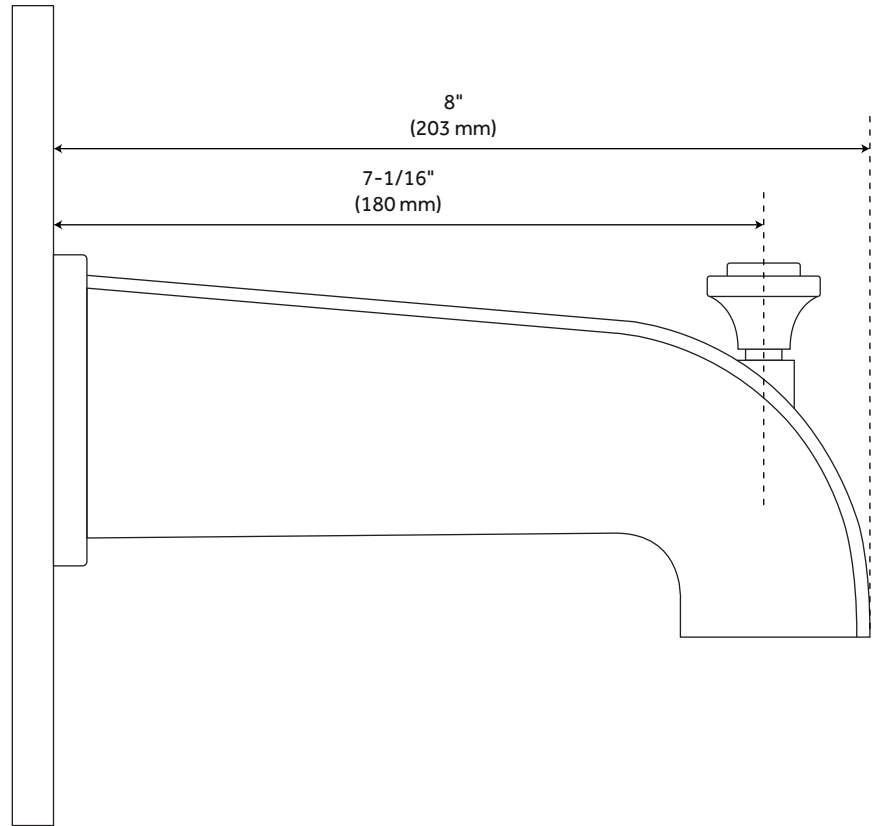

PINECREST

TUB SPOUT

SKU: 946630

FEATURES

Drain Included: No

Diverter Included: Yes

#####

SIGNATURE HARDWARE Lifetime Warranty

See website for detailed warranty information.

CONTENTS

TUB SPOUT PAGE 2

REVISED 01/20/2020

PINECREST

TUB SPOUT

SKU: 946630

FEATURES

Installation Type: Wall Mount
Design: Modern
Faucet Centers: Single-Hole
Tub Faucet Material: Zinc
Length: 8"
Width: 3-1/16"
Height: 3-1/16"
Spout Reach: 7-1/16"

CODES/STANDARDS

cUPC
ASME A112.18.1/CSA B125.1
CEC Listed

SIGNATURE HARDWARE LIFETIME WARRANTY

See website for warranty information

All dimensions and specifications are nominal and may vary. Use actual products for accuracy in critical situations.

PAGE 2
CODE: SHTS88CP, SHTS88PN