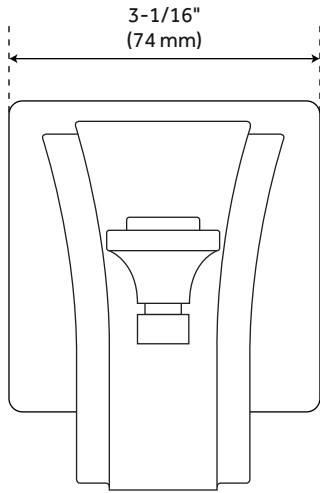

See website for detailed warranty information.

CONTENTS

TUB SPOUT PAGE 2

REVISED 01/20/2020

PINECREST

TUB SPOUT

SKU: 946630

FEATURES

Installation Type: Wall Mount
Design: Modern
Faucet Centers: Single-Hole
Tub Faucet Material: Zinc
Length: 8"
Width: 3-1/16"
Height: 3-1/16"
Spout Reach: 7-1/16"

CODES/STANDARDS

cUPC
ASME A112.18.1/CSA B125.1
CEC Listed