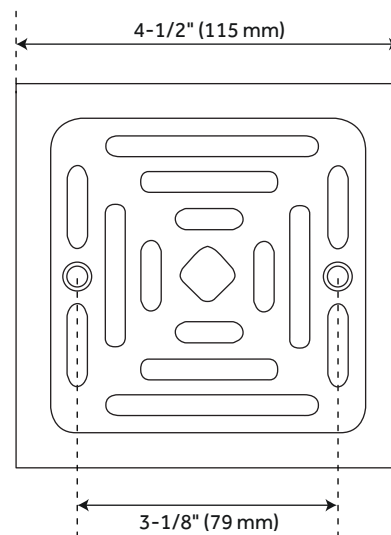

ADELPHI

SQUARE SHOWER DRAIN

SKU: 948035

FEATURES

Basket Material: Brass
Drain Material: PVC
Width: 4-1/2"
Length: 4-1/2"
Height: 1-1/4" min to 2-3/8" max
Drain Diameter: 2-11/16"
Drain Connection: 2" or 3"
Screw Hole Centers: 3-1/8"

SIGNATURE HARDWARE LIFETIME WARRANTY

See website for warranty information

All dimensions and specifications are nominal and may vary. Use actual products for accuracy in critical situations.

REVISED 01/14/2020
CODE: SH607BN, SH607CP, SH607ORB, SH607PN