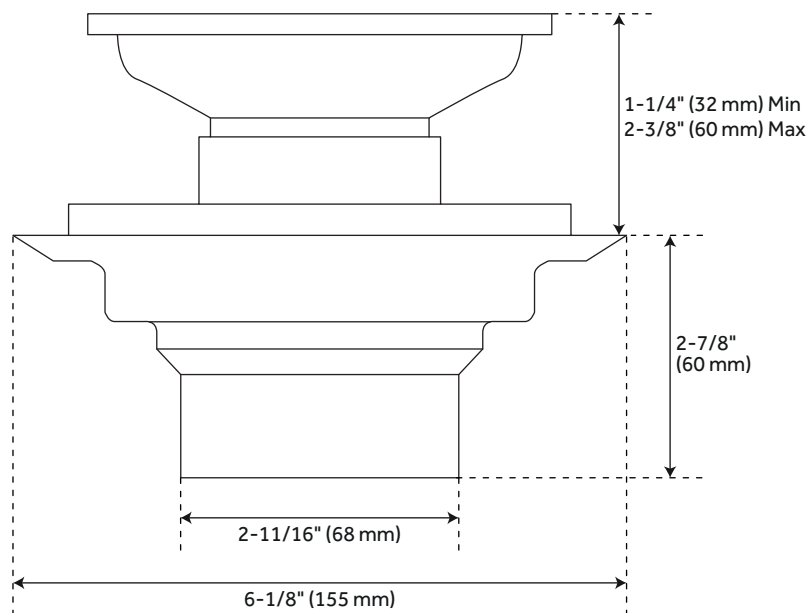

ADELPHI

SQUARE SHOWER DRAIN

SKU: 948035

FEATURES

Basket Material: Brass
Drain Material: PVC
Width: 4-1/2"
Length: 4-1/2"
Height: 1-1/4" min to 2-3/8" max
Drain Diameter: 2-11/16"
Drain Connection: 2" or 3"
Screw Hole Centers: 3-1/8"

SIGNATURE HARDWARE LIFETIME WARRANTY

See website for warranty information

All dimensions and specifications are nominal and may vary. Use actual products for accuracy in critical situations.

REVISED 01/14/2020
CODE: SH607BN, SH607CP, SH607ORB, SH607PN