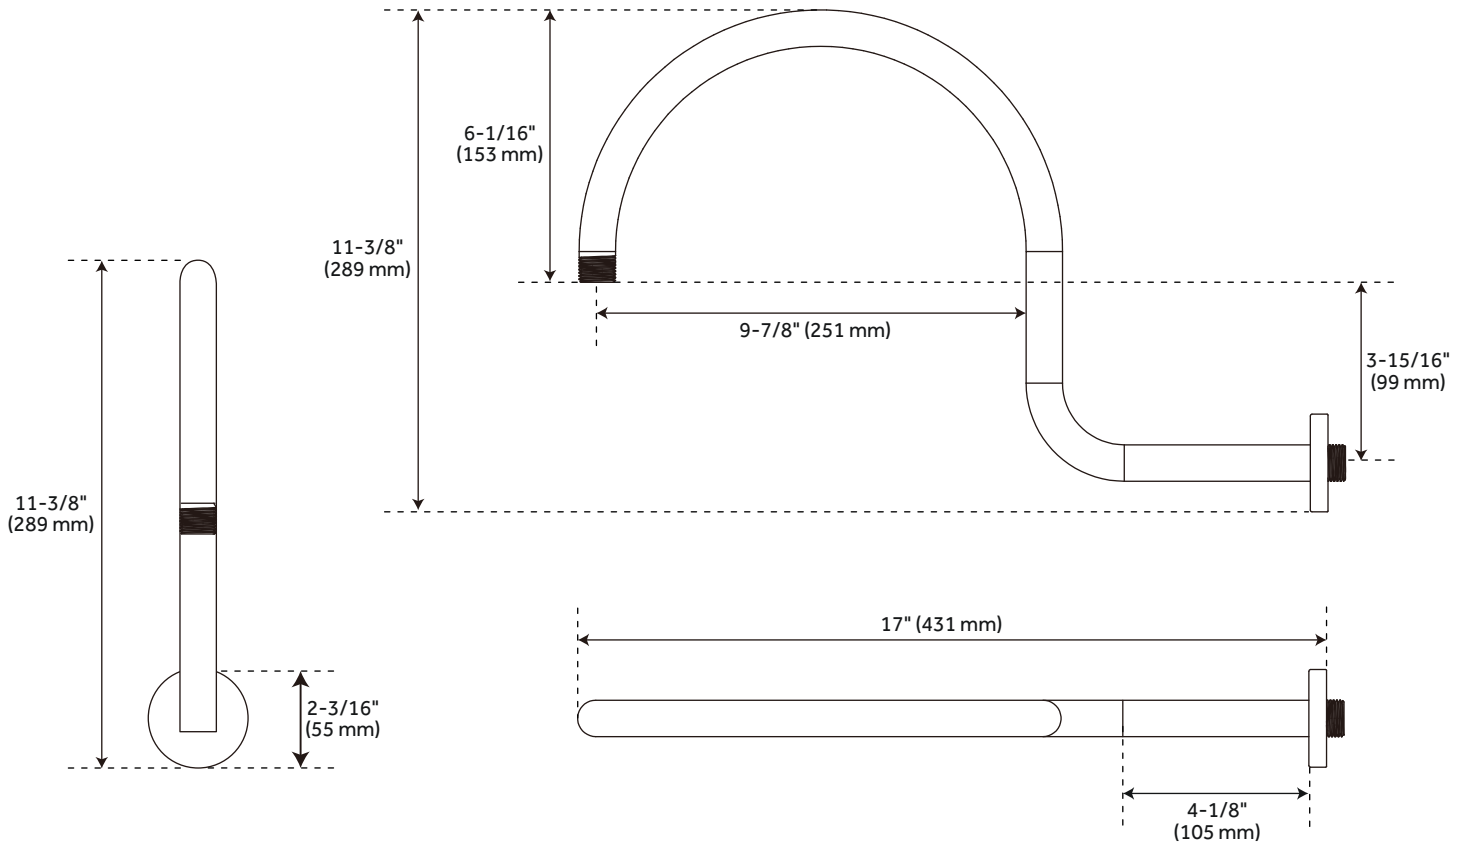

GOOSENECK

RAINFALL SHOWER ARM

SKU: 948957

FEATURES

Shape: Round
Material: Brass
Features: Gooseneck, Shower Arm Only
Length: 17"
Height: 11-3/8"
Installation Type: Wall Mount
Assembly Required: No
Escutcheon Included

CODES/STANDARDS

cUPC
ASME A112.18.1/CSA B125.1

SIGNATURE HARDWARE LIFETIME WARRANTY

See website for warranty information

All dimensions and specifications are nominal and may vary. Use actual products for accuracy in critical situations.