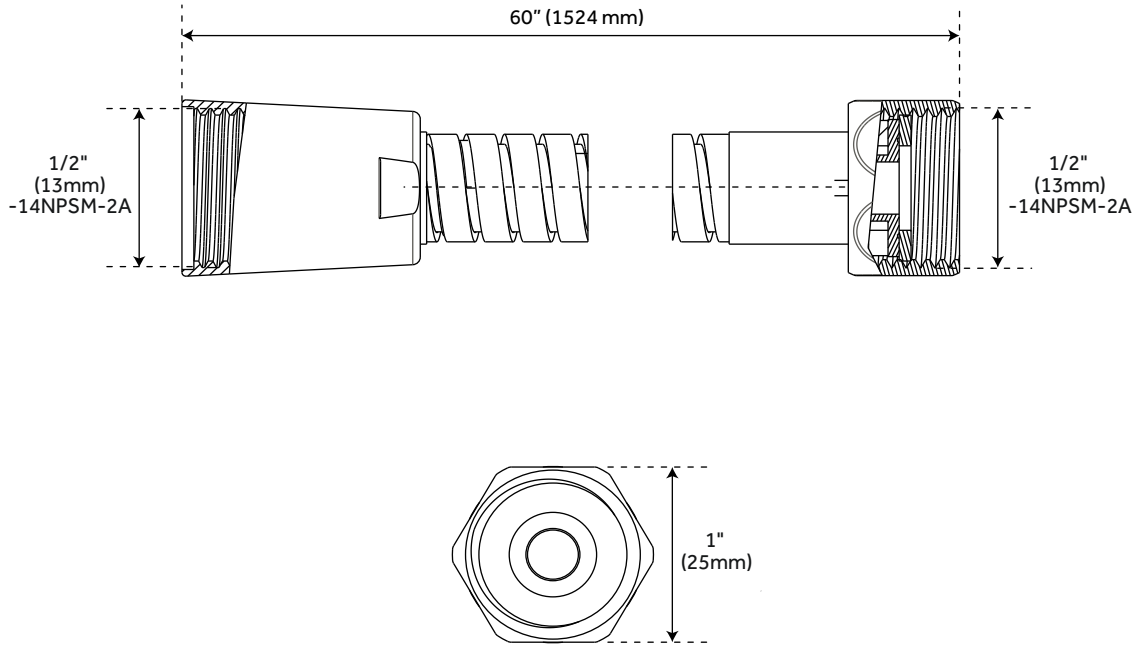

MODERN

MULTIFUNCTION HAND SHOWER AND SLIDE BAR

SKU: 949075

FEATURES

Features: Hand Shower Included
Assembly Required: No
Installation Type: Wall Mount
Mounting Hardware Included: Yes
Metal Bar and Mounting Posts
Adjustable Angle For Hand Shower Mount
5 Function Hand Shower (Full Spray, Massage Spray, Aerated Spray, Full & Massage Spray, and Full & Aerated)
3.6" Finish Matched Spray Face
Easy Clean Rubber Nozzles
Hand Shower Includes Backflow Prevention
60" - 72" Stretchable Metal Shower Hose
Double Spiral Constructed Hose
Metal Conical Nut
Maximum Flow Rate: 1.8 gpm (6.8L/min) max @ 80 psi

FEATURES

Material: ABS
Shape: Round
Length: 3-11/16"
Width: 2-1/4"
Height: 9-9/16"

CODES/STANDARDS

cUPC
ASME A112.18.1/CSA B125.1
ADA compliant (when installed according
to ADA standards)
ASME A112.18.3
WaterSense
Massachusetts Accepted

MODERN

SLIDE BAR

SKU: 949075

FEATURES

Material: Brass
Handle Type: Lever
Length: 4-1/2"
Width: 3"
Height: 30"
Base Plate Height: 2"
Base Plate Width: 2"

SIGNATURE HARDWARE LIFETIME WARRANTY

See website for warranty information

SKU: 949075

FEATURES

Length: 60"
Width: 1/2"
NPT Connection: 1/2"

CODES/STANDARDS

cUPC
ASME A112.18.1/CSA B125.1
Massachusetts Accepted

SIGNATURE HARDWARE LIFETIME WARRANTY

See website for warranty information