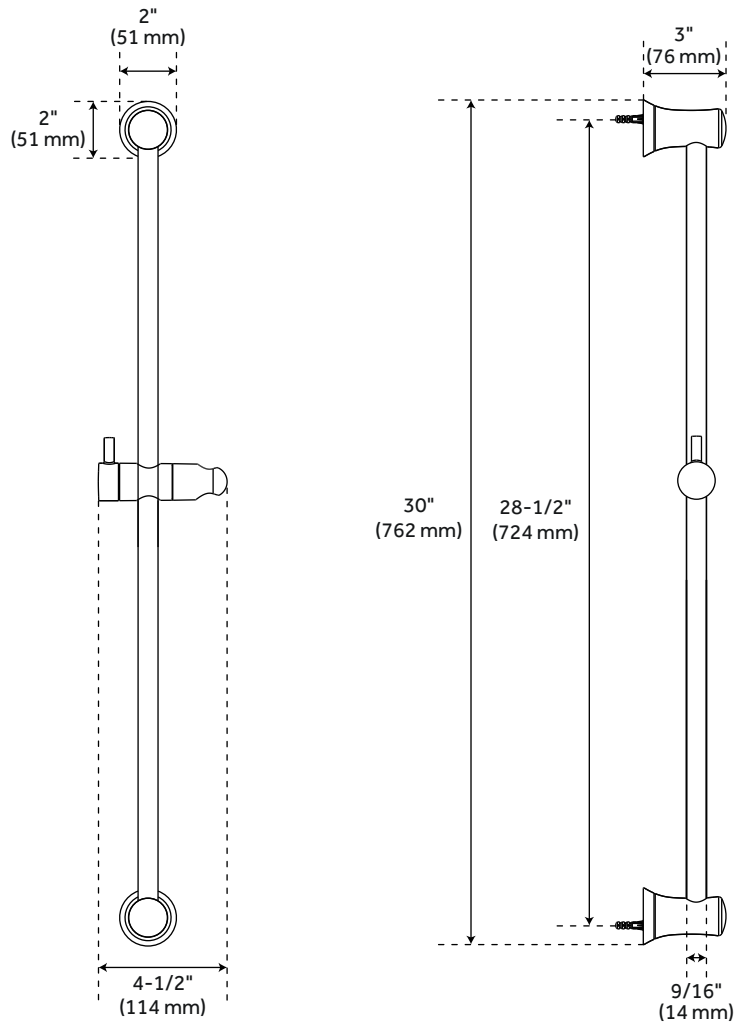

MODERN

MULTIFUNCTION HAND SHOWER AND SLIDE BAR

SKU: 949075

FEATURES

Features: Hand Shower Included
Assembly Required: No
Installation Type: Wall Mount
Mounting Hardware Included: Yes
Metal Bar and Mounting Posts
Adjustable Angle For Hand Shower Mount
5 Function Hand Shower (Full Spray, Massage Spray, Aerated Spray, Full & Massage Spray, and Full & Aerated)
3.6" Finish Matched Spray Face
Easy Clean Rubber Nozzles
Hand Shower Includes Backflow Prevention
60" - 72" Stretchable Metal Shower Hose
Double Spiral Constructed Hose
Metal Conical Nut
Maximum Flow Rate: 1.8 gpm (6.8L/min) max @ 80 psi

FEATURES

Material: ABS
Shape: Round
Length: 3-11/16"
Width: 2-1/4"
Height: 9-9/16"

CODES/STANDARDS

cUPC
ASME A112.18.1/CSA B125.1
ADA compliant (when installed according
to ADA standards)
ASME A112.18.3
WaterSense
Massachusetts Accepted

MODERN

SLIDE BAR

SKU: 949075

FEATURES

Material: Brass
Handle Type: Lever
Length: 4-1/2"
Width: 3"
Height: 30"
Base Plate Height: 2"
Base Plate Width: 2"

SIGNATURE HARDWARE LIFETIME WARRANTY

See website for warranty information

SKU: 949075

FEATURES

Length: 60"
Width: 1/2"
NPT Connection: 1/2"

CODES/STANDARDS

cUPC
ASME A112.18.1/CSA B125.1
Massachusetts Accepted

SIGNATURE HARDWARE LIFETIME WARRANTY

See website for warranty information