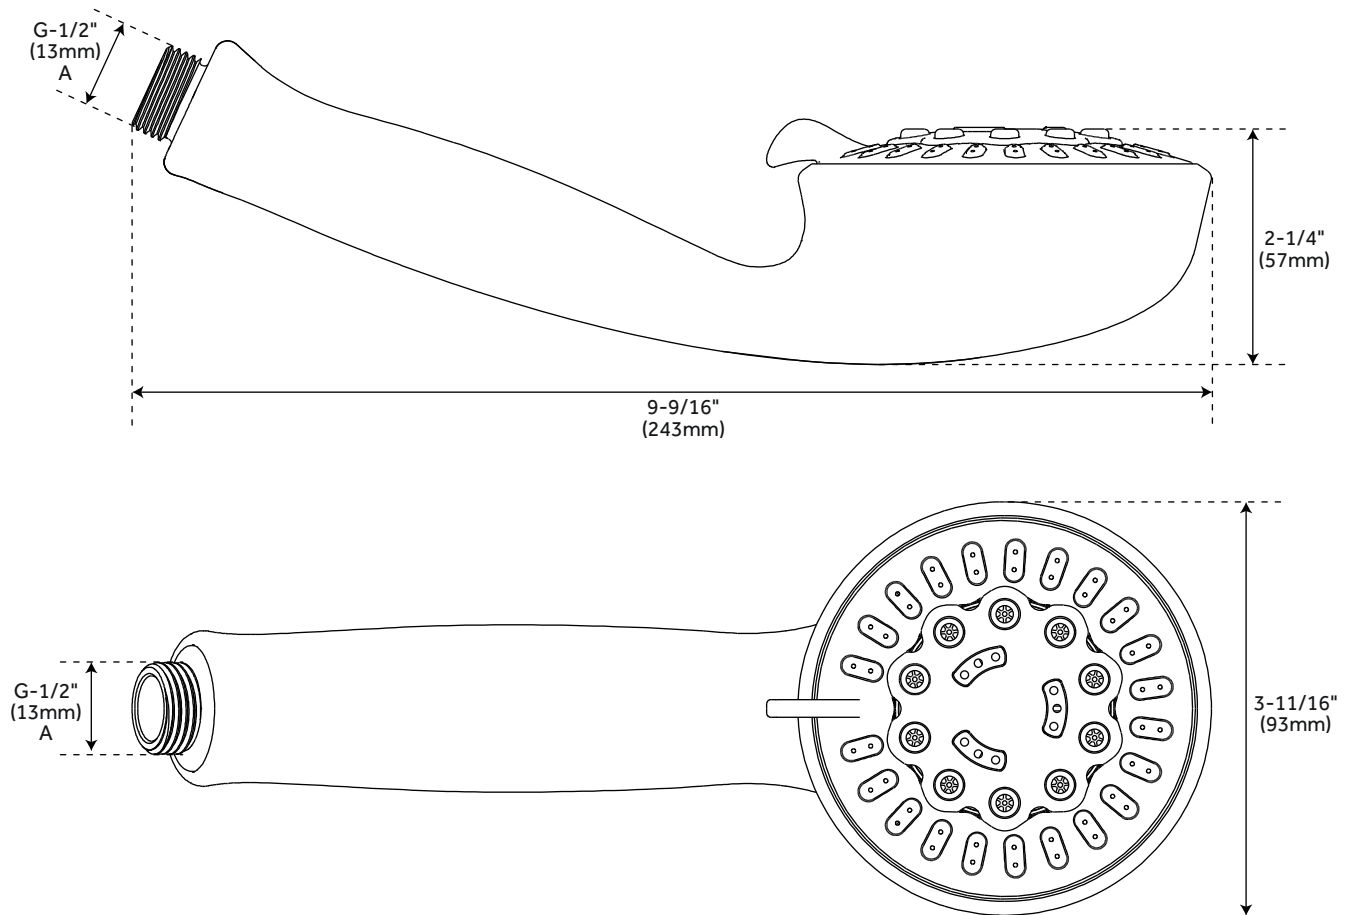

MODERN

MULTIFUNCTION HAND SHOWER AND SLIDE BAR

SKU: 949075

FEATURES

Features: Hand Shower Included
Assembly Required: No
Installation Type: Wall Mount
Mounting Hardware Included: Yes
Metal Bar and Mounting Posts
Adjustable Angle For Hand Shower Mount
5 Function Hand Shower (Full Spray, Massage Spray, Aerated Spray, Full & Massage Spray, and Full & Aerated)
3.6" Finish Matched Spray Face
Easy Clean Rubber Nozzles
Hand Shower Includes Backflow Prevention
60" - 72" Stretchable Metal Shower Hose
Double Spiral Constructed Hose
Metal Conical Nut
Maximum Flow Rate: 1.8 gpm (6.8L/min) max @ 80 psi

SIGNATURE HARDWARE Lifetime Warranty

See website for detailed warranty information.

CONTENTS

HAND SHOWER	PAGE 2
SLIDE BAR	PAGE 3
HOSE	PAGE 4

REVISED 12/19/2019

MODERN

MULTIFUNCTION HAND SHOWER

SKU: 949075

FEATURES

Material: ABS
Shape: Round
Length: 3-11/16"
Width: 2-1/4"
Height: 9-9/16"

CODES/STANDARDS

cUPC
ASME A112.18.1/CSA B125.1
ADA compliant (when installed according
to ADA standards)
ASME A112.18.3
WaterSense
Massachusetts Accepted

MODERN

SLIDE BAR

SKU: 949075

FEATURES

Material: Brass
Handle Type: Lever
Length: 4-1/2"
Width: 3"
Height: 30"
Base Plate Height: 2"
Base Plate Width: 2"

SIGNATURE HARDWARE LIFETIME WARRANTY

See website for warranty information