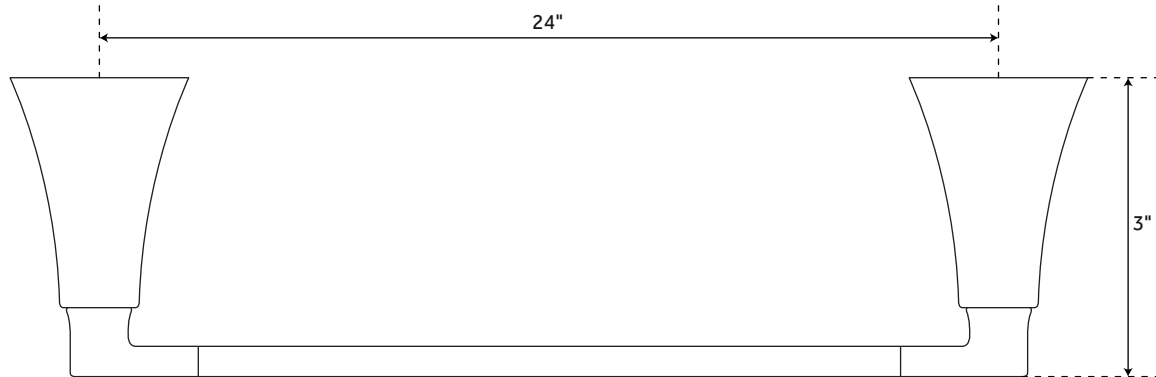

VILAMONTE

4-PIECE ACCESSORY SET

SKU: 948232

FEATURES

Installation Type: Wall Mount
Design: Modern
Material: Zinc
Base Plate Length: 1-3/4"
Base Plate Height: 1-3/4"
Mounting Hardware Included: Yes
Mounting Hardware Concealed: Yes
Assembly Required: No
Collection includes a 24" towel bar, towel ring, robe hook, and a toilet paper holder.

VILAMONTE

ROBE HOOK

SKU: 948232

FEATURES

Installation Type: Wall Mount
Design: Modern
Material: Zinc
Length: 1-3/4"
Height: 1-7/8"
Depth: 3"
Base Plate Length: 1-3/4"
Base Plate Height: 1-3/4"
Mounting Hardware Included: Yes
Mounting Hardware Concealed: Yes
Assembly Required: No

TOWEL BAR

SKU: 948232

FEATURES

Installation Type: Wall Mount
Design: Modern
Material: Zinc
Length: 25-3/4"
Height: 1-3/4"
Depth: 3"
Base Plate Length: 1-3/4"
Base Plate Width: 1-3/4"
Assembly Required: Yes
Mounting Hardware Included: Yes
Mounting Hardware Concealed: Yes
Centers: 24"