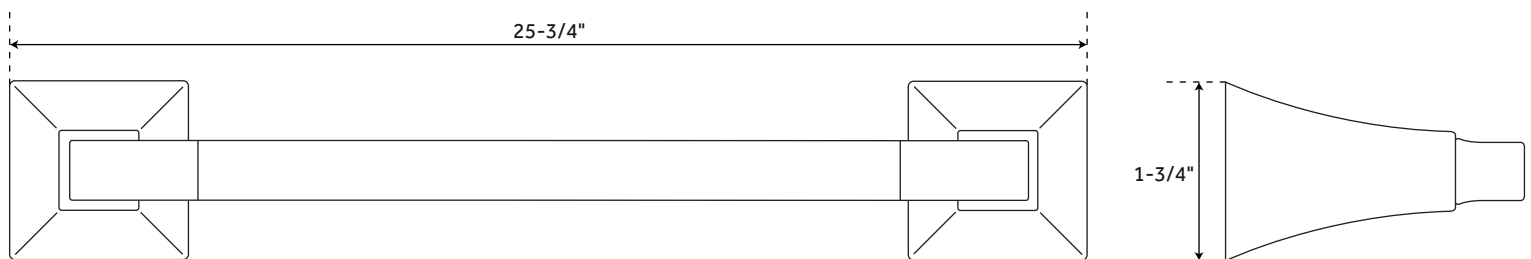

VILAMONTE

4-PIECE ACCESSORY SET

SKU: 948232

FEATURES

Installation Type: Wall Mount
Design: Modern
Material: Zinc
Base Plate Length: 1-3/4"
Base Plate Height: 1-3/4"
Mounting Hardware Included: Yes
Mounting Hardware Concealed: Yes
Assembly Required: No
Collection includes a 24" towel bar, towel ring, robe hook, and a toilet paper holder.

VILAMONTE

ROBE HOOK

SKU: 948232

FEATURES

Installation Type: Wall Mount
Design: Modern
Material: Zinc
Length: 1-3/4"
Height: 1-7/8"
Depth: 3"
Base Plate Length: 1-3/4"
Base Plate Height: 1-3/4"
Mounting Hardware Included: Yes
Mounting Hardware Concealed: Yes
Assembly Required: No

TOWEL BAR

SKU: 948232

FEATURES

Installation Type: Wall Mount
Design: Modern
Material: Zinc
Length: 25-3/4"
Height: 1-3/4"
Depth: 3"
Base Plate Length: 1-3/4"
Base Plate Width: 1-3/4"
Assembly Required: Yes
Mounting Hardware Included: Yes
Mounting Hardware Concealed: Yes
Centers: 24"