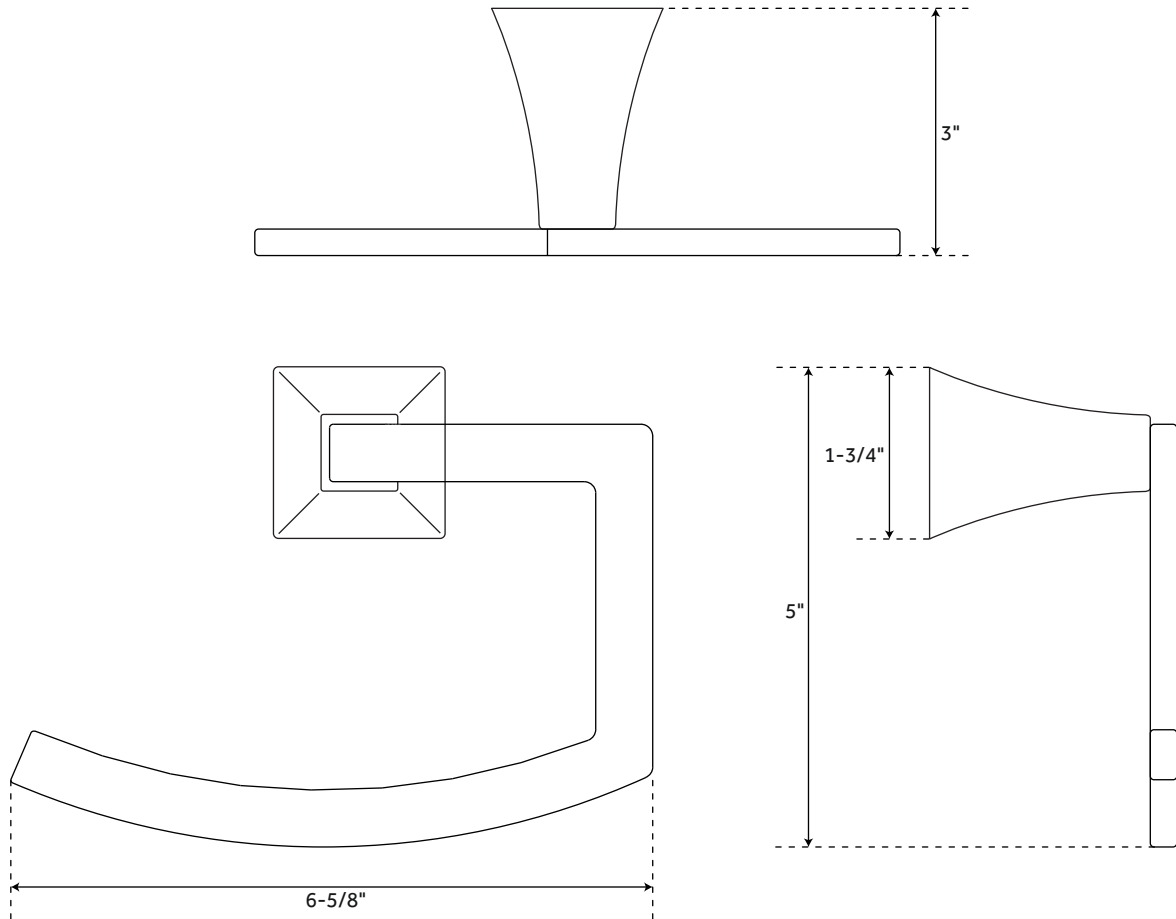

VILAMONTE

4-PIECE ACCESSORY SET

SKU: 948232

FEATURES

Installation Type: Wall Mount
Design: Modern
Material: Zinc
Base Plate Length: 1-3/4"
Base Plate Height: 1-3/4"
Mounting Hardware Included: Yes
Mounting Hardware Concealed: Yes
Assembly Required: No
Collection includes a 24" towel bar, towel ring, robe hook, and a toilet paper holder.

TOWEL BAR

SKU: 948232

FEATURES

Installation Type: Wall Mount
Design: Modern
Material: Zinc
Length: 25-3/4"
Height: 1-3/4"
Depth: 3"
Base Plate Length: 1-3/4"
Base Plate Width: 1-3/4"
Assembly Required: Yes
Mounting Hardware Included: Yes
Mounting Hardware Concealed: Yes
Centers: 24"

TOILET PAPER HOLDER

SKU: 948232

FEATURES

Installation Type: Wall Mount
Design: Modern
Material: Zinc
Length: 8-1/2"
Height: 1-3/4"
Depth: 3-1/8"
Base Plate Length: 1-3/4"
Base Plate Height: 1-3/4"
Mounting Hardware Included: Yes
Mounting Hardware Concealed: Yes
Assembly Required: No

TOWEL RING

SKU: 948232

FEATURES

Installation Type: Wall Mount
Design: Modern
Material: Zinc
Length: 6-5/8"
Height: 5"
Depth: 3"
Base Plate Length: 1-3/4"
Base Plate Height: 1-3/4"
Mounting Hardware Included: Yes
Mounting Hardware Concealed: Yes
Assembly Required: No