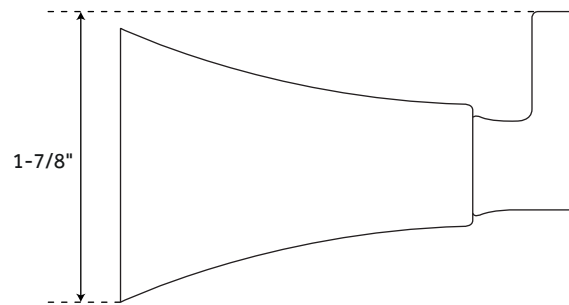

VILAMONTE

4-PIECE ACCESSORY SET

SKU: 948232

FEATURES

Installation Type: Wall Mount
Design: Modern
Material: Zinc
Base Plate Length: 1-3/4"
Base Plate Height: 1-3/4"
Mounting Hardware Included: Yes
Mounting Hardware Concealed: Yes
Assembly Required: No
Collection includes a 24" towel bar, towel ring, robe hook, and a toilet paper holder.

VILAMONTE

ROBE HOOK

SKU: 948232

FEATURES

Installation Type: Wall Mount
Design: Modern
Material: Zinc
Length: 1-3/4"
Height: 1-7/8"
Depth: 3"
Base Plate Length: 1-3/4"
Base Plate Height: 1-3/4"
Mounting Hardware Included: Yes
Mounting Hardware Concealed: Yes
Assembly Required: No

TOWEL BAR

SKU: 948232

FEATURES

Installation Type: Wall Mount
Design: Modern
Material: Zinc
Length: 25-3/4"
Height: 1-3/4"
Depth: 3"
Base Plate Length: 1-3/4"
Base Plate Width: 1-3/4"
Assembly Required: Yes
Mounting Hardware Included: Yes
Mounting Hardware Concealed: Yes
Centers: 24"