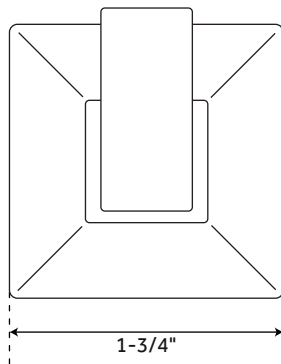

VILAMONTE

4-PIECE ACCESSORY SET

SKU: 948232

FEATURES

Installation Type: Wall Mount
Design: Modern
Material: Zinc
Base Plate Length: 1-3/4"
Base Plate Height: 1-3/4"
Mounting Hardware Included: Yes
Mounting Hardware Concealed: Yes
Assembly Required: No
Collection includes a 24" towel bar, towel ring, robe hook, and a toilet paper holder.

SIGNATURE HARDWARE Lifetime Warranty

See website for detailed warranty information.

CONTENTS

ROBE HOOK	PAGE 2
TOWEL BAR	PAGE 3
TOILET PAPER HOLDER	PAGE 4
TOWEL RING	PAGE 5

REVISED 01/15/2020

CODE: SHVL4PSETBN/SHVL4PSETCP/SHVL4PSETORB/SHVL4PSETPN

VILAMONTE

ROBE HOOK

SKU: 948232

FEATURES

Installation Type: Wall Mount
Design: Modern
Material: Zinc
Length: 1-3/4"
Height: 1-7/8"
Depth: 3"
Base Plate Length: 1-3/4"
Base Plate Height: 1-3/4"
Mounting Hardware Included: Yes
Mounting Hardware Concealed: Yes
Assembly Required: No

TOWEL BAR

SKU: 948232

FEATURES

Installation Type: Wall Mount
Design: Modern
Material: Zinc
Length: 25-3/4"
Height: 1-3/4"
Depth: 3"
Base Plate Length: 1-3/4"
Base Plate Width: 1-3/4"
Assembly Required: Yes
Mounting Hardware Included: Yes
Mounting Hardware Concealed: Yes
Centers: 24"