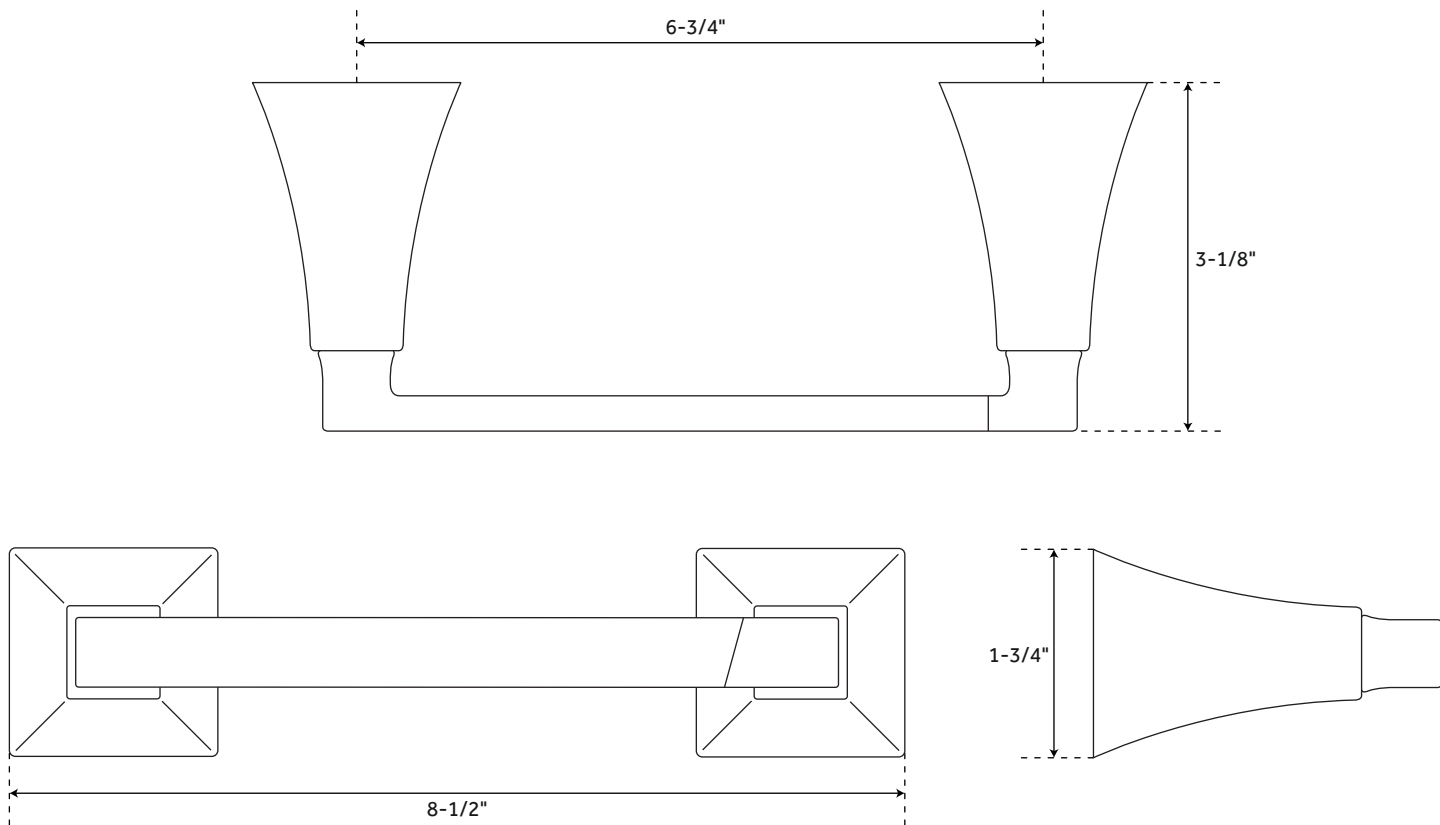

VILAMONTE

4-PIECE ACCESSORY SET

SKU: 948232

FEATURES

Installation Type: Wall Mount
Design: Modern
Material: Zinc
Base Plate Length: 1-3/4"
Base Plate Height: 1-3/4"
Mounting Hardware Included: Yes
Mounting Hardware Concealed: Yes
Assembly Required: No
Collection includes a 24" towel bar, towel ring, robe hook, and a toilet paper holder.

TOWEL BAR

SKU: 948232

FEATURES

Installation Type: Wall Mount
Design: Modern
Material: Zinc
Length: 25-3/4"
Height: 1-3/4"
Depth: 3"
Base Plate Length: 1-3/4"
Base Plate Width: 1-3/4"
Assembly Required: Yes
Mounting Hardware Included: Yes
Mounting Hardware Concealed: Yes
Centers: 24"

TOILET PAPER HOLDER

SKU: 948232

FEATURES

Installation Type: Wall Mount
Design: Modern
Material: Zinc
Length: 8-1/2"
Height: 1-3/4"
Depth: 3-1/8"
Base Plate Length: 1-3/4"
Base Plate Height: 1-3/4"
Mounting Hardware Included: Yes
Mounting Hardware Concealed: Yes
Assembly Required: No

TOWEL RING

SKU: 948232

FEATURES

Installation Type: Wall Mount
Design: Modern
Material: Zinc
Length: 6-5/8"
Height: 5"
Depth: 3"
Base Plate Length: 1-3/4"
Base Plate Height: 1-3/4"
Mounting Hardware Included: Yes
Mounting Hardware Concealed: Yes
Assembly Required: No