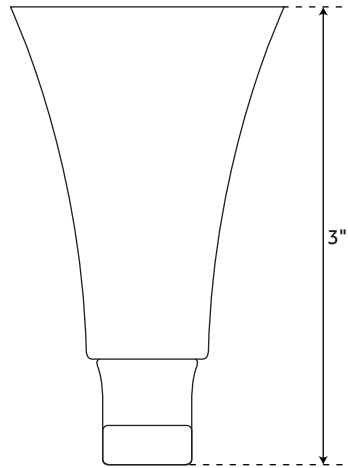

VILAMONTE

4-PIECE ACCESSORY SET

SKU: 948232

FEATURES

Installation Type: Wall Mount
Design: Modern
Material: Zinc
Base Plate Length: 1-3/4"
Base Plate Height: 1-3/4"
Mounting Hardware Included: Yes
Mounting Hardware Concealed: Yes
Assembly Required: No
Collection includes a 24" towel bar, towel ring, robe hook, and a toilet paper holder.

VILAMONTE

ROBE HOOK

SKU: 948232

FEATURES

Installation Type: Wall Mount
Design: Modern
Material: Zinc
Length: 1-3/4"
Height: 1-7/8"
Depth: 3"
Base Plate Length: 1-3/4"
Base Plate Height: 1-3/4"
Mounting Hardware Included: Yes
Mounting Hardware Concealed: Yes
Assembly Required: No

TOWEL BAR

SKU: 948232

FEATURES

Installation Type: Wall Mount
Design: Modern
Material: Zinc
Length: 25-3/4"
Height: 1-3/4"
Depth: 3"
Base Plate Length: 1-3/4"
Base Plate Width: 1-3/4"
Assembly Required: Yes
Mounting Hardware Included: Yes
Mounting Hardware Concealed: Yes
Centers: 24"