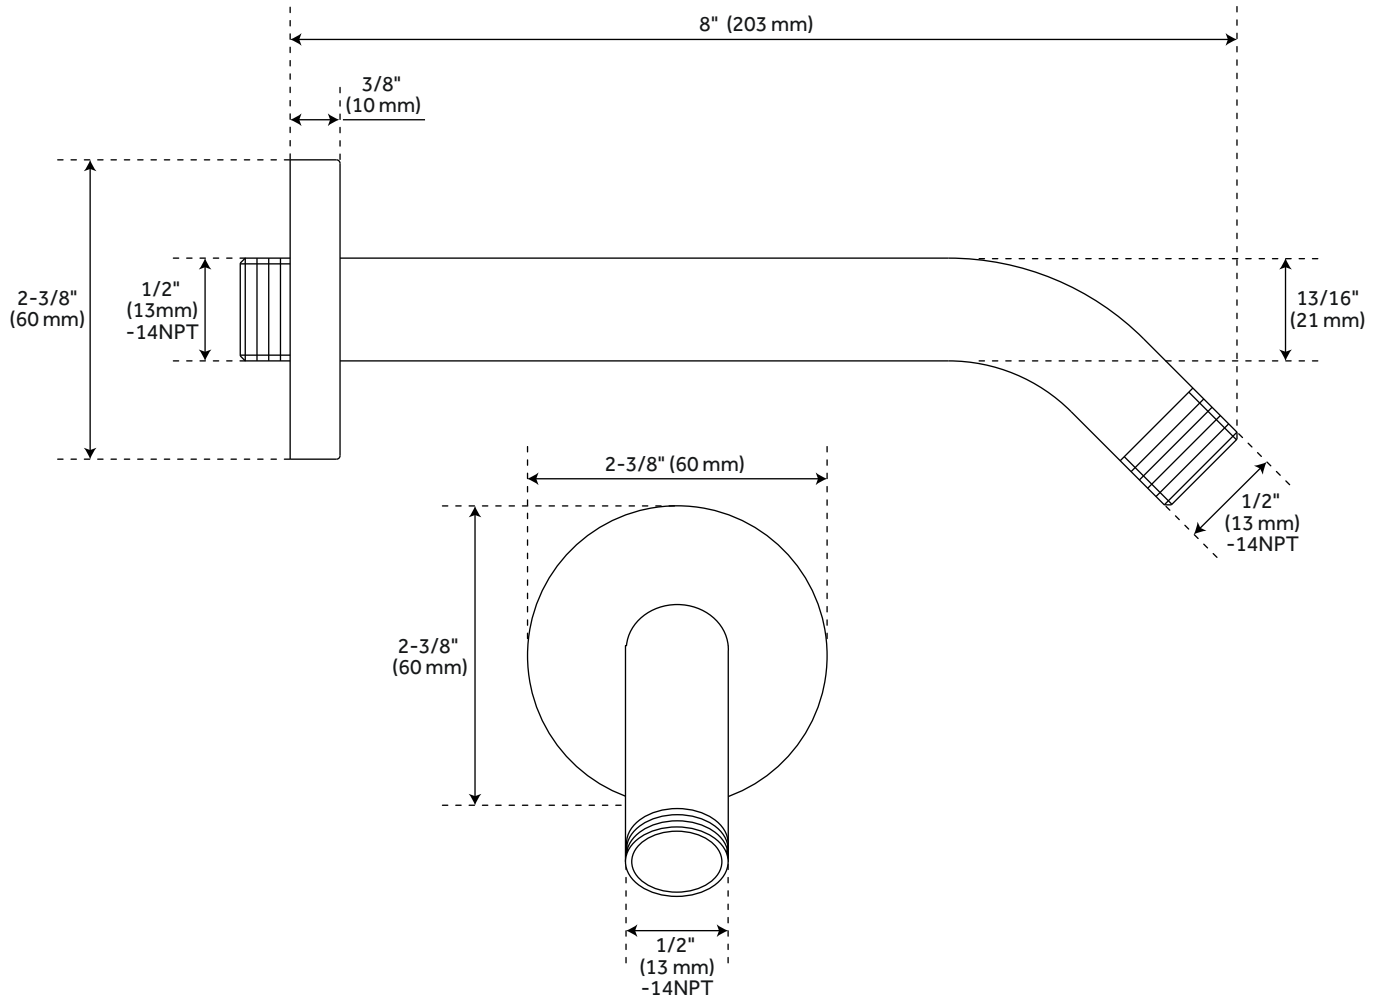

CONTEMPORARY

ROUND MULTIFUNCTION SHOWER HEAD WITH SHOWER ARM

SKU: 949059

FEATURES

- Shape: Round
- Assembly Required: No
- Installation Type: Wall
- Shower Head Spray: Multi-Function
- Shower Arm Included: Yes
- Shower Head Swivel: Yes
- Escutcheon Included
- 3 Function Shower Head (Full Spray, Massage Spray, Full & Massage Spray)
- Brass Ball Joint
- Easy Clean Rubber Nozzles
- Easy Installation
- Brass Constructed Shower Arm
- 45 Degree Shower Arm With Flange
- Shower Head Flow Rate: 1.8 gpm (6.8L/min) max @ 80 psi

FEATURES

Material: ABS
Diameter: 4-1/8"
Height: 3-1/8"
IPS: 1/2"

CODES/STANDARDS

cUPC
ASME A112.18.1/CSA 125.1
WaterSense
Massachusetts Accepted

SIGNATURE HARDWARE LIFETIME WARRANTY

See website for warranty information

All dimensions and specifications are nominal and may vary. Use actual products for accuracy in critical situations.

PAGE 2
Code: SHSH2050GBN/SHSH2050GCP

CONTEMPORARY

SHOWER ARM AND FLANGE

SKU: 949059

FEATURES

Material: Brass
Length: 8"
Width: 2-3/8"
IPS: 1/2"

SIGNATURE HARDWARE LIFETIME WARRANTY

See website for warranty information

All dimensions and specifications are nominal and may vary. Use actual products for accuracy in critical situations.