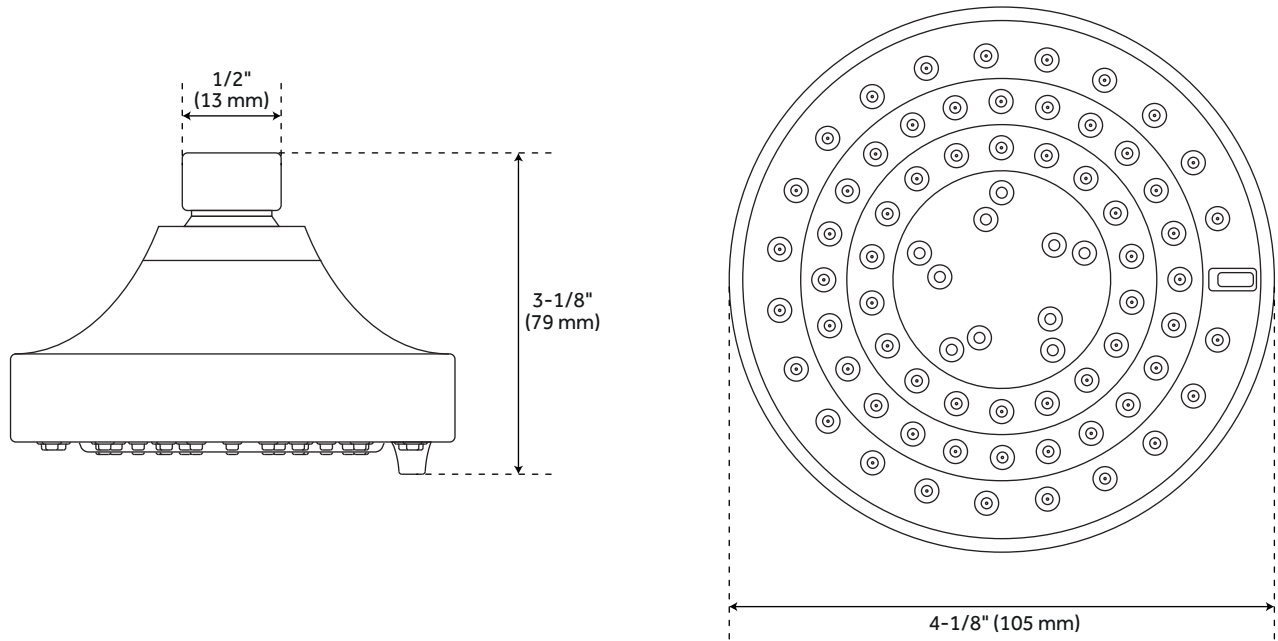

CONTEMPORARY

ROUND MULTIFUNCTION SHOWER HEAD WITH SHOWER ARM

SKU: 949059

FEATURES

- Shape: Round
- Assembly Required: No
- Installation Type: Wall
- Shower Head Spray: Multi-Function
- Shower Arm Included: Yes
- Shower Head Swivel: Yes
- Escutcheon Included
- 3 Function Shower Head (Full Spray, Massage Spray, Full & Massage Spray)
- Brass Ball Joint
- Easy Clean Rubber Nozzles
- Easy Installation
- Brass Constructed Shower Arm
- 45 Degree Shower Arm With Flange
- Shower Head Flow Rate: 1.8 gpm (6.8L/min) max @ 80 psi

SIGNATURE HARDWARE Lifetime Warranty

See website for detailed warranty information.

CONTENTS

SHOWER HEAD	PAGE 2
SHOWER ARM	PAGE 3

REVISED 01/07/2020

CONTEMPORARY

ROUND MULTIFUNCTION SHOWER HEAD

SKU: 949059

FEATURES

Material: ABS
Diameter: 4-1/8"
Height: 3-1/8"
IPS: 1/2"

CODES/STANDARDS

cUPC
ASME A112.18.1/CSA 125.1
WaterSense
Massachusetts Accepted

SIGNATURE HARDWARE LIFETIME WARRANTY

See website for warranty information

Material: Brass
Length: 8"
Width: 2-3/8"
IPS: 1/2"

SIGNATURE HARDWARE LIFETIME WARRANTY

See website for warranty information

All dimensions and specifications are nominal and may vary. Use actual products for accuracy in critical situations.