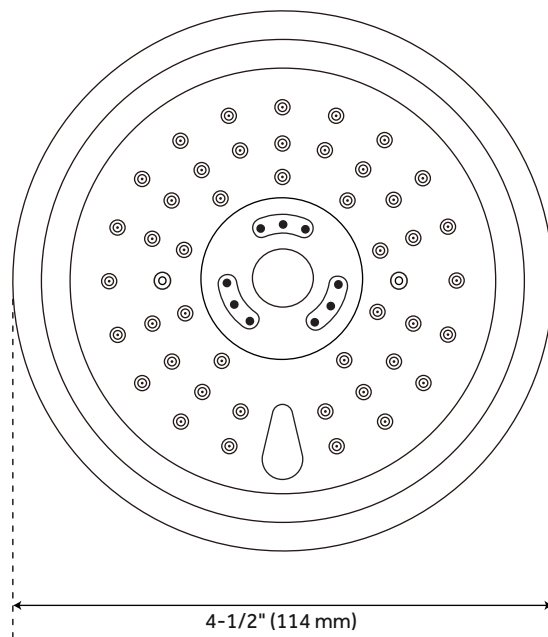

ROUND

MULTIFUNCTION SHOWER HEAD

SKU: 948950

FEATURES

Shape: Round
Material: ABS
Features: Shower Head Only
Diameter: 4-1/2"
Height: 3-1/2"
Shower Head Spray: Multi-Function
Shower Head Swivel: Yes
Shower Head Flow Rate: 1.8 gpm
(6.8L/min) max @ 80 psi
3 Function Shower Head (Full Spray,
Massage Spray and Full &
Massage Spray)
Self Cleaning Rubber Nozzles
Easy Installation
IPS: 1/2"