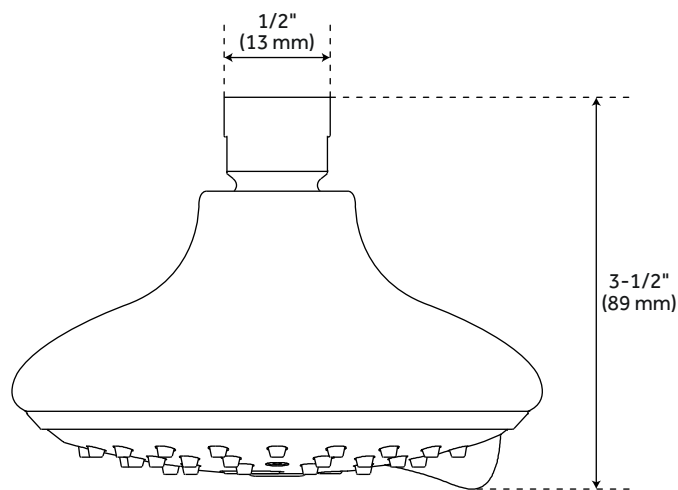

ROUND

MULTIFUNCTION SHOWER HEAD

SKU: 948950

FEATURES

Shape: Round
Material: ABS
Features: Shower Head Only
Diameter: 4-1/2"
Height: 3-1/2"
Shower Head Spray: Multi-Function
Shower Head Swivel: Yes
Shower Head Flow Rate: 1.8 gpm
(6.8L/min) max @ 80 psi
3 Function Shower Head (Full Spray,
Massage Spray and Full &
Massage Spray)
Self Cleaning Rubber Nozzles
Easy Installation
IPS: 1/2"