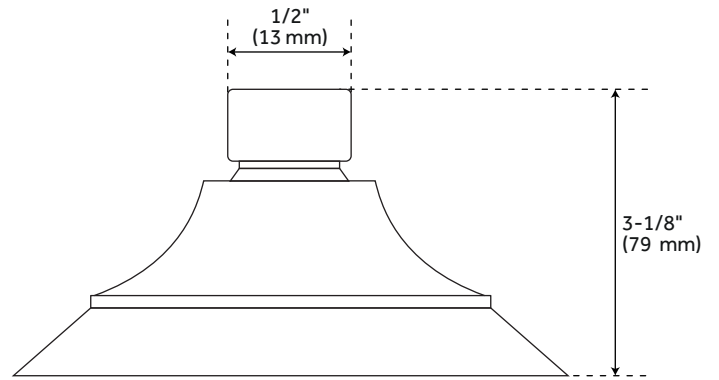

## ROUND SHOWER HEAD

SKU: 948949

### FEATURES

Shape: Round  
Material: ABS  
Features: Shower Head Only  
Diameter: 4-3/4"  
Height: 3-1/8"  
Shower Head Spray: Single Function  
(Full Spray)  
Shower Head Swivel: Yes  
Shower Head Flow Rate: 1.8 gpm  
(6.8L/min) max @ 80 psi  
Easy Clean Rubber Nozzles  
Brass Ball Joint  
IPS: 1/2"