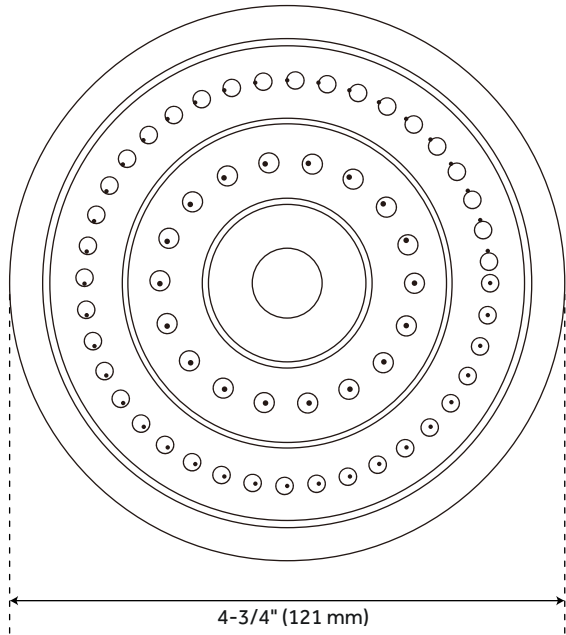

## ROUND SHOWER HEAD

SKU: 948949

### FEATURES

Shape: Round  
Material: ABS  
Features: Shower Head Only  
Diameter: 4-3/4"  
Height: 3-1/8"  
Shower Head Spray: Single Function  
(Full Spray)  
Shower Head Swivel: Yes  
Shower Head Flow Rate: 1.8 gpm  
(6.8L/min) max @ 80 psi  
Easy Clean Rubber Nozzles  
Brass Ball Joint  
IPS: 1/2"