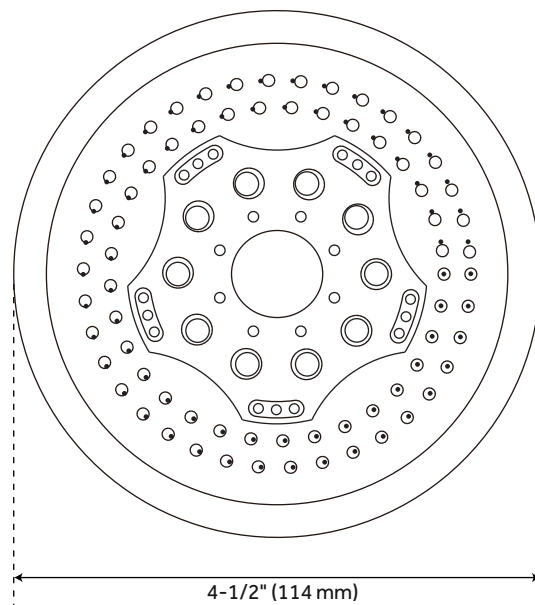

# KEY WEST

## MULTIFUNCTION SHOWER HEAD

SKU: 948694

### FEATURES

Shape: Round  
Material: ABS  
Features: Shower Head Only  
Diameter: 4-1/2"  
Height: 3-1/8"  
Shower Head Spray: Multi-Function  
Shower Head Swivel: Yes  
Shower Head Flow Rate: 1.8 gpm  
(6.8L/min) max @ 80 psi  
5 Function Shower Head (Aerated,  
Aerated/Spray, Spray,  
Massage/Spray, Massage)  
Easy Clean Rubber Nozzles  
IPS: 1/2"