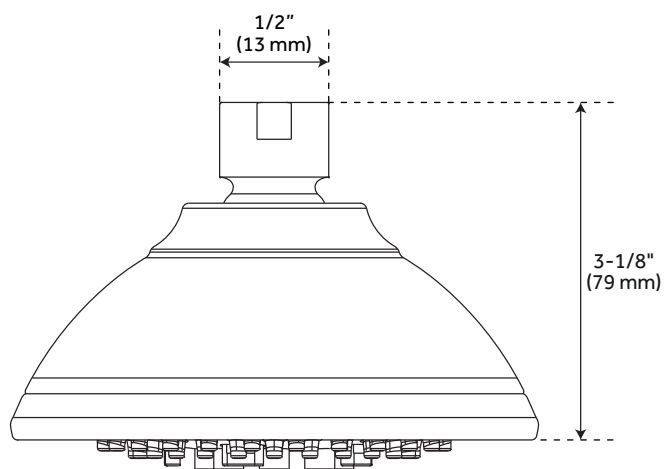

## MULTIFUNCTION SHOWER HEAD

SKU: 948694

### FEATURES

Shape: Round  
Material: ABS  
Features: Shower Head Only  
Diameter: 4-1/2"  
Height: 3-1/8"  
Shower Head Spray: Multi-Function  
Shower Head Swivel: Yes  
Shower Head Flow Rate: 1.8 gpm  
(6.8L/min) max @ 80 psi  
5 Function Shower Head (Aerated,  
Aerated/Spray, Spray,  
Massage/Spray, Massage)  
Easy Clean Rubber Nozzles  
IPS: 1/2"