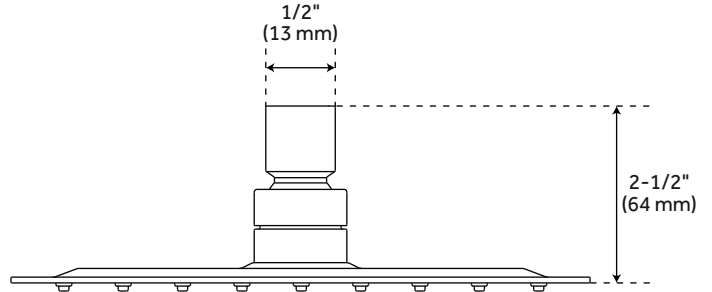

MODERN

SQUARE RAINFALL SHOWER HEAD WITH CURVED WALL-MOUNT ARM

SKU: 949058

FEATURES

- Shape: Square
- Assembly Required: No
- Installation Type: Wall Mount
- Shower Head Spray: Single Function (Full Spray)
- Shower Arm Included: Yes
- Shower Head Spray: Rainfall
- Shower Head Swivel: Yes
- Escutcheon Included
- Brass Ball Joint & Threaded Connection
- Easy Clean Rubber Nozzles
- Easy Installation

Product Code	Reference A	Max Flow-Rate
SHRS820SG	8" (203 mm)	1.8 gpm (6.8L/min) max @ 80 psi
SHRS825S	8" (203 mm)	2.5 gpm (9.5L/min) max @ 80 psi
SHRS1020SG	10" (254 mm)	1.8 gpm (6.8L/min) max @ 80 psi
SHRS1025S	10" (254 mm)	2.5 gpm (9.5L/min) max @ 80 psi
SHRS1225S	12" (305 mm)	2.5 gpm (9.5L/min) max @ 80 psi

FEATURES

Material: Stainless Steel
 Height: 2-1/2"
 IPS: 1/2"

CODES/STANDARDS

SHRS820S/SHRS1020SG
 cCSAus
 ASME A112.18.1/CSA B125.1
 WaterSense
 CEC Listed
 Massachusetts Accepted

SHRS825S/SHRS1025S/SHRS1225S
 cCSAus
 ASME A112.18.1/CSA B125.1
 Massachusetts Accepted

MODERN

CURVED WALL-MOUNT SHOWER ARM

SKU: 949058

FEATURES

Material: Brass
Length: 11-3/16"
Height: 4-1/16"
Shower Arm Extension: 10"
Base Plate Height: 2-3/8"
Base Plate Width: 2-3/8"
IPS: 1/2"

CODES/STANDARDS