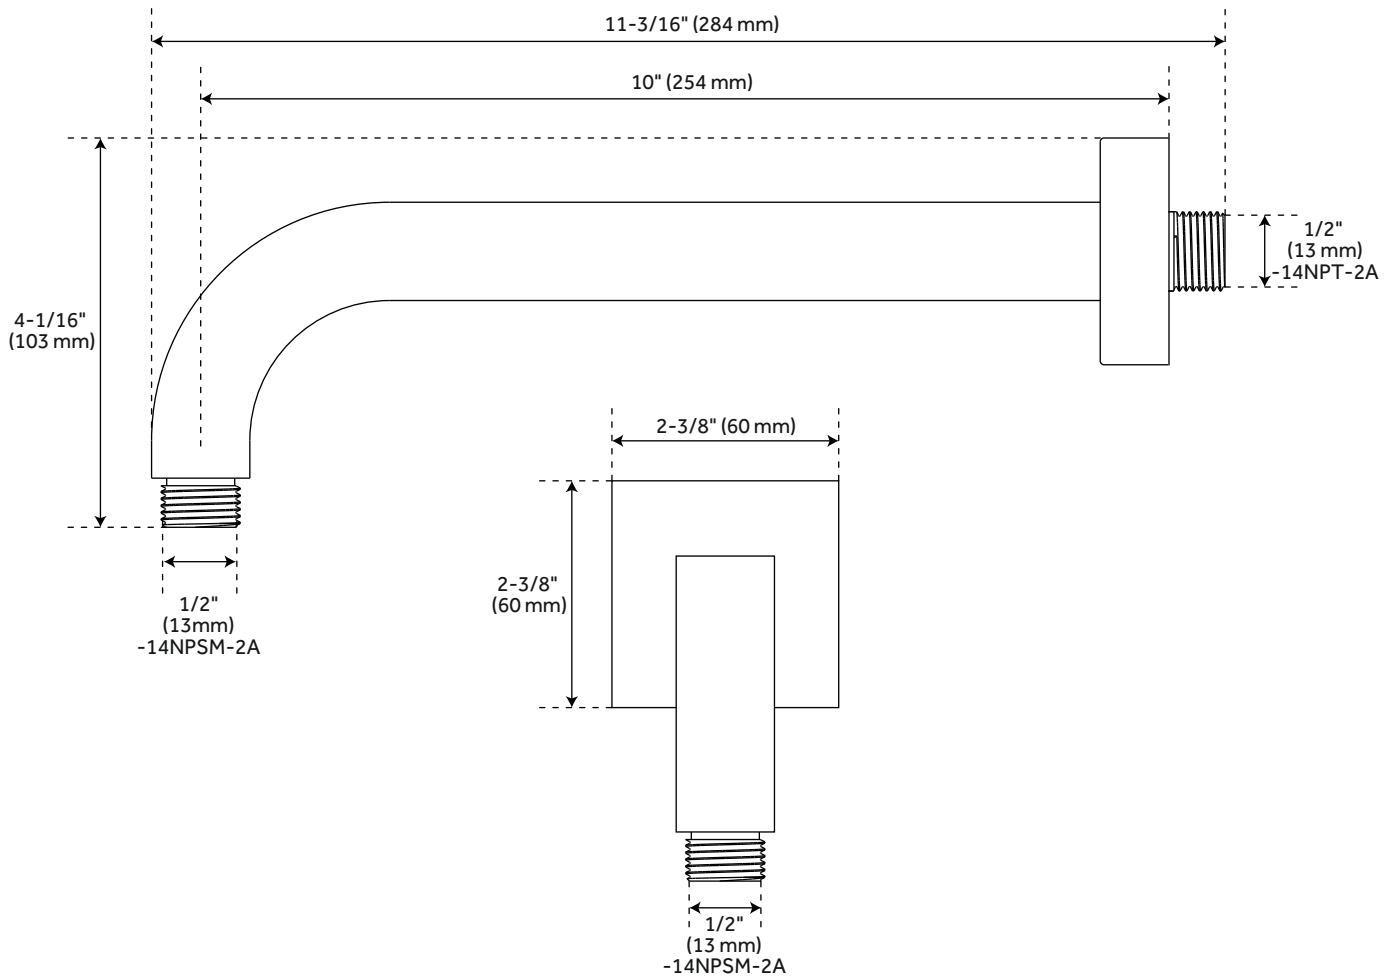

MODERN

SQUARE RAINFALL SHOWER HEAD WITH CURVED WALL-MOUNT ARM

SKU: 949058

FEATURES

- Shape: Square
- Assembly Required: No
- Installation Type: Wall Mount
- Shower Head Spray: Single Function (Full Spray)
- Shower Arm Included: Yes
- Shower Head Spray: Rainfall
- Shower Head Swivel: Yes
- Escutcheon Included
- Brass Ball Joint & Threaded Connection
- Easy Clean Rubber Nozzles
- Easy Installation

FEATURES

Material: Stainless Steel
 Height: 2-1/2"
 IPS: 1/2"

CODES/STANDARDS

SHRS820S/SHRS1020SG
 cCSAus
 ASME A112.18.1/CSA B125.1
 WaterSense
 CEC Listed
 Massachusetts Accepted

SHRS825S/SHRS1025S/SHRS1225S
 cCSAus
 ASME A112.18.1/CSA B125.1
 Massachusetts Accepted

SIGNATURE HARDWARE LIFETIME WARRANTY

See website for warranty information

All dimensions and specifications are nominal and may vary. Use actual products for accuracy in critical situations.

PAGE 2
 Code: SHRS820SGBN/SHRS820SGCP
 SHRS825SBN/SHRS825SCP/SHRS1020SGBN
 SHRS1020SGCP/SHRS1025SBN/SHRS1025SCP
 SHRS1225SBN/SHRS1225SCP

MODERN

CURVED WALL-MOUNT SHOWER ARM

SKU: 949058

FEATURES

Material: Brass
Length: 11-3/16"
Height: 4-1/16"
Shower Arm Extension: 10"
Base Plate Height: 2-3/8"
Base Plate Width: 2-3/8"
IPS: 1/2"

CODES/STANDARDS