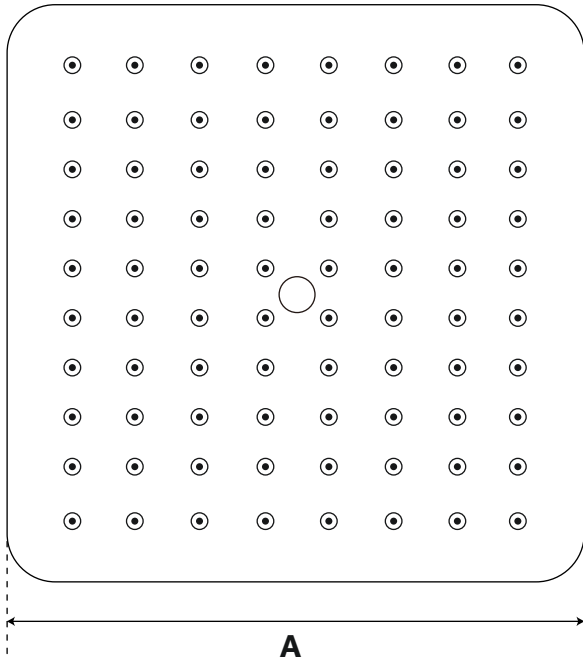

MODERN

SQUARE RAINFALL SHOWER HEAD WITH CURVED WALL-MOUNT ARM

SKU: 949058

FEATURES

- Shape: Square
- Assembly Required: No
- Installation Type: Wall Mount
- Shower Head Spray: Single Function (Full Spray)
- Shower Arm Included: Yes
- Shower Head Spray: Rainfall
- Shower Head Swivel: Yes
- Escutcheon Included
- Brass Ball Joint & Threaded Connection
- Easy Clean Rubber Nozzles
- Easy Installation

SIGNATURE HARDWARE Lifetime Warranty

See website for detailed warranty information.

CONTENTS

SHOWERHEAD	PAGE 2
SHOWER ARM	PAGE 3

REVISED 01/07/2020

MODERN

SQUARE RAINFALL SHOWER HEAD WITH ROUNDED CORNERS

SKU: 949058

Product Code	Reference A	Max Flow-Rate
SHRS820SG	8" (203 mm)	1.8 gpm (6.8L/min) max @ 80 psi
SHRS825S	8" (203 mm)	2.5 gpm (9.5L/min) max @ 80 psi
SHRS1020SG	10" (254 mm)	1.8 gpm (6.8L/min) max @ 80 psi
SHRS1025S	10" (254 mm)	2.5 gpm (9.5L/min) max @ 80 psi
SHRS1225S	12" (305 mm)	2.5 gpm (9.5L/min) max @ 80 psi

MODERN

CURVED WALL-MOUNT SHOWER ARM

SKU: 949058

FEATURES

Material: Brass
Length: 11-3/16"
Height: 4-1/16"
Shower Arm Extension: 10"
Base Plate Height: 2-3/8"
Base Plate Width: 2-3/8"
IPS: 1/2"

CODES/STANDARDS